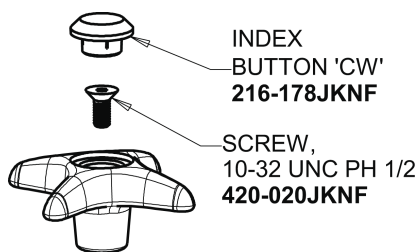

# CHICAGO FAUCETS®

Geberit Group

4-Arm Handle with 'CW' Index Button  
**205-CWJKNF**

Softflo Aerator with Adapter  
**E3-2JKABCP**

Ceramic 1/4-Turn Cartridge (left hand)  
**1-100XKJKABNF**