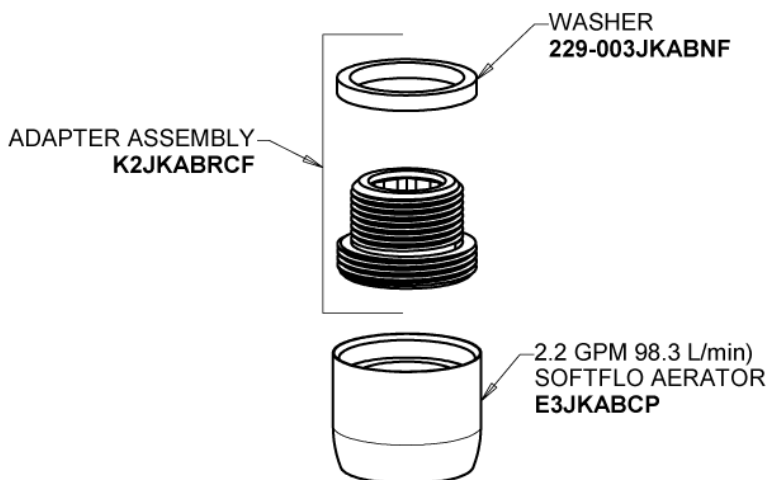

# Repair Parts

LWS4-B23-E

Wall-mounted single-inlet water faucet

# CHICAGO FAUCETS®

Geberit Group

4-Arm Handle with 'CW' Index Button  
**205-CWJKNF**

Softflo Aerator with Adapter  
**E3-2JKABCP**

Ceramic 1/4-Turn Cartridge (left hand)  
**1-100XKJKABNF**