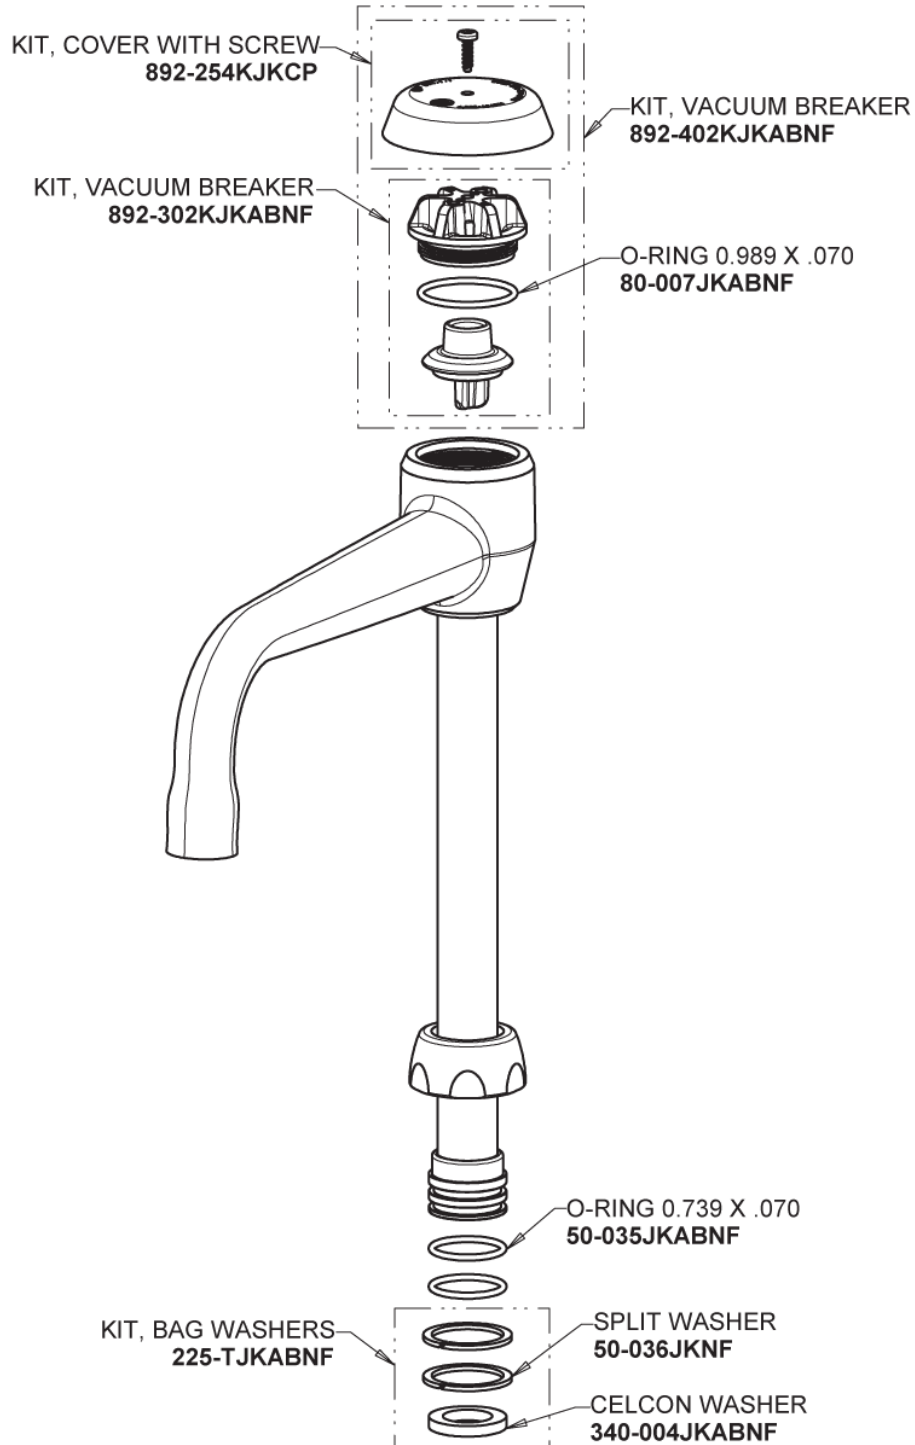

# Repair Parts

LWS4-B23-E

Wall-mounted single-inlet water faucet

# CHICAGO FAUCETS®

Geberit Group

6" Vacuum Breaker Swing Spout  
GN2BVBJKABCP