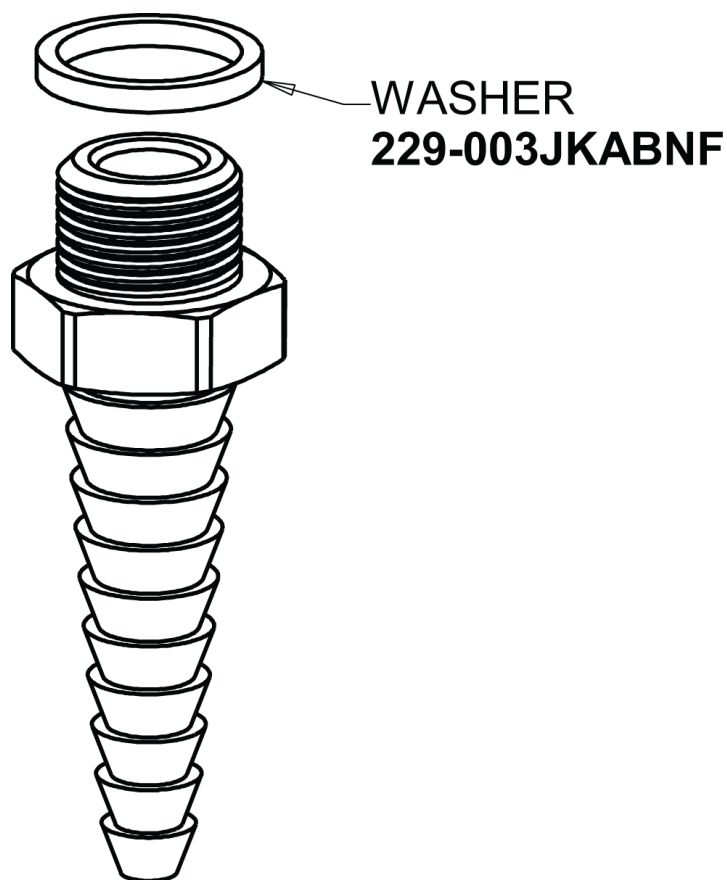

Repair Parts

LWS4-B16-H

Wall-mounted single-inlet water faucet

CHICAGO FAUCETS®

Geberit Group

Serrated Hose Nozzle
E7JKCP

For Technical Assistance:

Phone: 800-TEC-TRUE (832-8783)