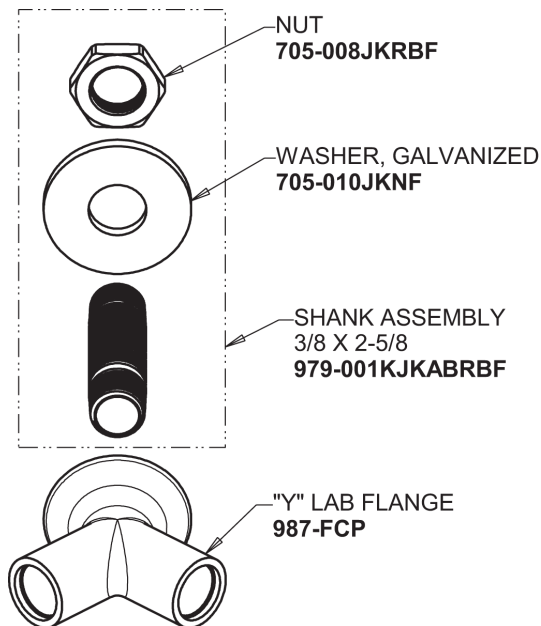

Repair Parts

LGF1-A11C-65

Wall-mounted fine needle valve with flange

CHICAGO FAUCETS®

Geberit Group

Y-pattern Wall Flange with Two Outlets at 90°
987-CP

937 Series Base
Base Parts:

Serrated Hose Nozzle
E7JKCP

Needle Valve Compression Operating Cartridge
966-XSSJKNF

For Technical Assistance:

Phone: 800-TEC-TRUE (832-8783)

Email: techsupport.us@chicagofaucets.com

2100 South Clearwater Drive

Des Plaines, IL 60018

Phone: 847-803-5000

chicagofaucets.com

Repair Parts

LGF1-A11C-65

Wall-mounted fine needle valve with flange

CHICAGO FAUCETS®

Geberit Group

4-Arm Handle, No Button
204-LEBJKCP

Button, 'GAS' Index
216-328JKNF