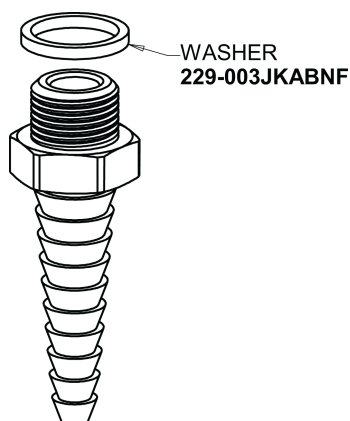

Repair Parts

LGF1-A11C-65

Wall-mounted fine needle valve with flange

CHICAGO FAUCETS®

Geberit Group

Y-pattern Wall Flange with Two Outlets at 90°
987-CP

937 Series Base
Base Parts:

Serrated Hose Nozzle
E7JKCP

Needle Valve Compression Operating Cartridge
966-XSSJKNF

For Technical Assistance:

Phone: 800-TEC-TRUE (832-8783)

Email: techsupport.us@chicagofaucets.com

2100 South Clearwater Drive

Des Plaines, IL 60018

Phone: 847-803-5000

chicagofaucets.com

Repair Parts

LGF1-A11C-65

Wall-mounted fine needle valve with flange

CHICAGO FAUCETS®

Geberit Group

4-Arm Handle, No Button
204-LEBJKCP

Button, 'GAS' Index
216-328JKNF