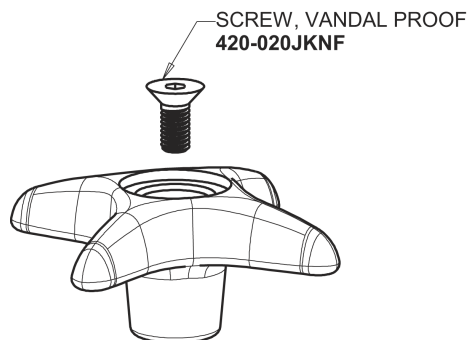

Repair Parts

LGF1-A11C-65

Wall-mounted fine needle valve with flange

CHICAGO FAUCETS®

Geberit Group

Y-pattern Wall Flange with Two Outlets at 90°
987-CP

937 Series Base
Base Parts:

Serrated Hose Nozzle
E7JKCP

chicagofaucets.com

Repair Parts

LGF1-A11C-65

Wall-mounted fine needle valve with flange

CHICAGO FAUCETS®

Geberit Group

4-Arm Handle, No Button
204-LEBJKCP

Button, 'GAS' Index
216-328JKNF