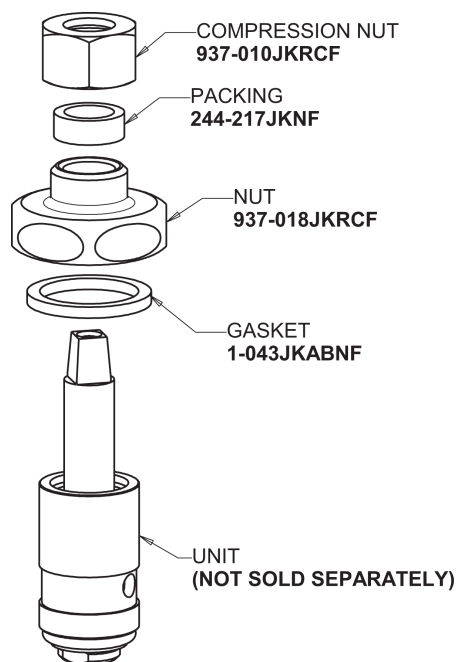

Repair Parts

LGF1-A11C-65

Wall-mounted fine needle valve with flange

CHICAGO FAUCETS®

Geberit Group

Y-pattern Wall Flange with Two Outlets at 90°
987-CP

937 Series Base
Base Parts:

Serrated Hose Nozzle
E7JKCP

Needle Valve Compression Operating Cartridge
966-XSSJKNF

For Technical Assistance:

Phone: 800-TEC-TRUE (832-8783)

Email: techsupport.us@chicagofaucets.com

2100 South Clearwater Drive

Des Plaines, IL 60018

Phone: 847-803-5000

chicagofaucets.com

Repair Parts

LGF1-A11C-65

Wall-mounted fine needle valve with flange

CHICAGO FAUCETS®

Geberit Group

4-Arm Handle, No Button
204-LEBJKCP

Button, 'GAS' Index
216-328JKNF