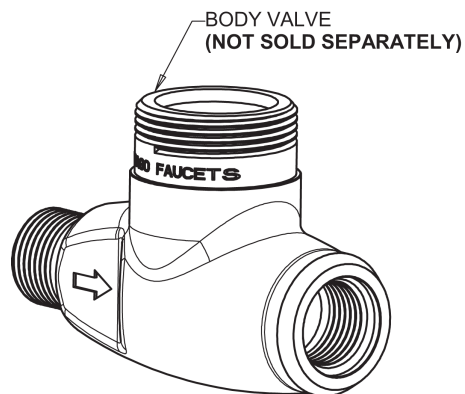

Repair Parts

LGF1-A11C-65

Wall-mounted fine needle valve with flange

CHICAGO FAUCETS®

Geberit Group

Y-pattern Wall Flange with Two Outlets at 90°
987-CP

937 Series Base
Base Parts:

Serrated Hose Nozzle
E7JKCP

chicagofaucets.com

Repair Parts

LGF1-A11C-65

Wall-mounted fine needle valve with flange

CHICAGO FAUCETS®

Geberit Group

4-Arm Handle, No Button
204-LEBJKCP

Button, 'GAS' Index
216-328JKNF