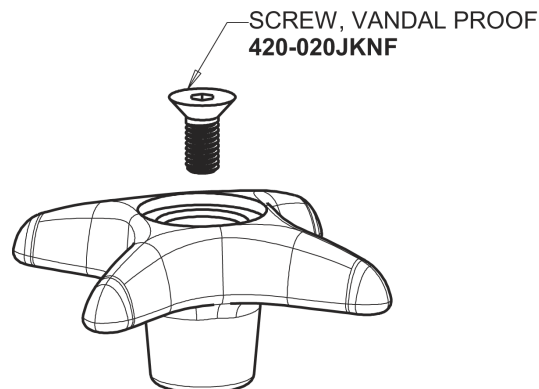

# Repair Parts

LGF1-A11A

Single fine needle valve for wall or turret mount

## Base Parts:

Needle Valve Compression Operating Cartridge  
966-XSSJKNF

4-Arm Handle, No Button  
204-LEBJKCP

Button, 'AIR' Index  
216-278JKNF

Serrated Hose Nozzle  
E7JKCP