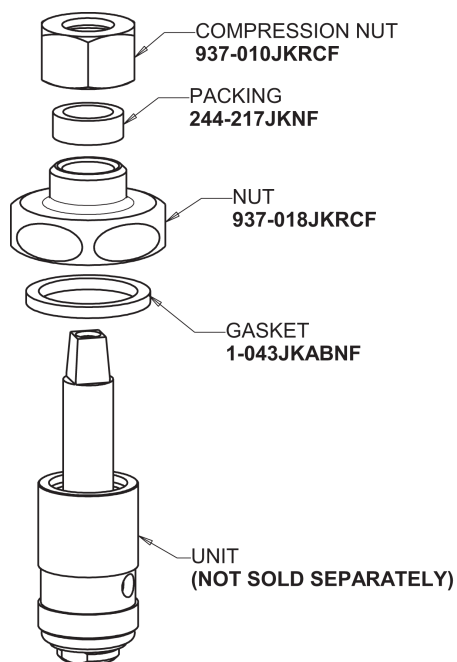

# Repair Parts

LGF1-A11A

Single fine needle valve for wall or turret mount

# CHICAGO FAUCETS®

Geberit Group

937 Series Base

## Base Parts:

Needle Valve Compression Operating Cartridge  
966-XSSJKNF

4-Arm Handle, No Button  
204-LEBJKCP

Button, 'AIR' Index  
216-278JKNF

Serrated Hose Nozzle  
E7JKCP