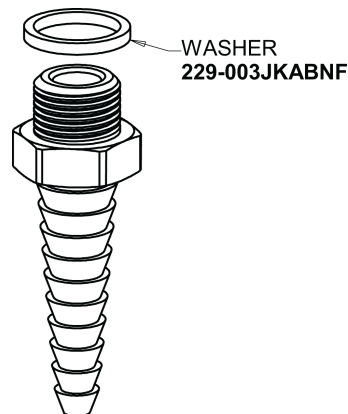

# Repair Parts

LGF1-A11A

Single fine needle valve for wall or turret mount

## Base Parts:

Needle Valve Compression Operating Cartridge  
966-XSSJKNF

4-Arm Handle, No Button  
204-LEBJKCP

Button, 'AIR' Index  
216-278JKNF

Serrated Hose Nozzle  
E7JKCP