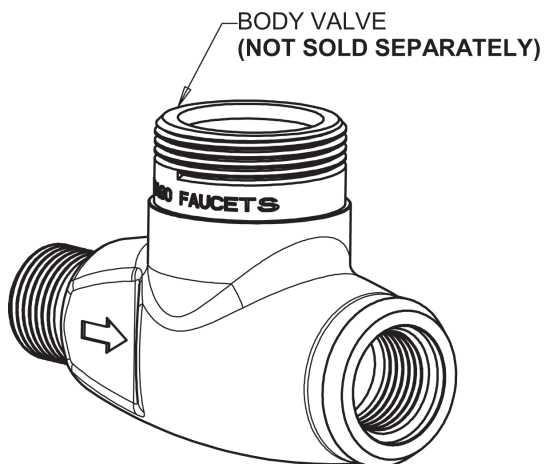

# Repair Parts

LGF1-A11A

Single fine needle valve for wall or turret mount

## Base Parts:

Needle Valve Compression Operating Cartridge  
966-XSSJKNF

4-Arm Handle, No Button  
204-LEBJKCP

Button, 'AIR' Index  
216-278JKNF

Serrated Hose Nozzle  
E7JKCP