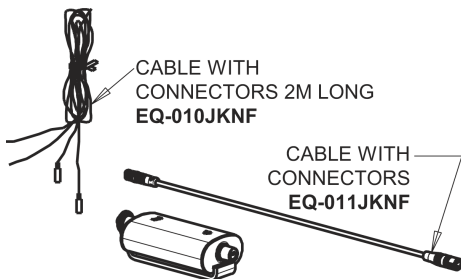

# Repair Parts

EQ-B11A-52ABBN

Touch-free faucet with plug-and-play installation

# CHICAGO FAUCETS®

Geberit Group

Brushed Nickel EQ Square Spout, 0.5 GPM  
EQ-B11A-KJKABBN

EQ Brownout Protector (Accessory Only)  
EQ-012JKNF

EQ-52KJKABNF EQ Control Box, AC Hard-wired, Mechanical Mixer  
Base Parts: