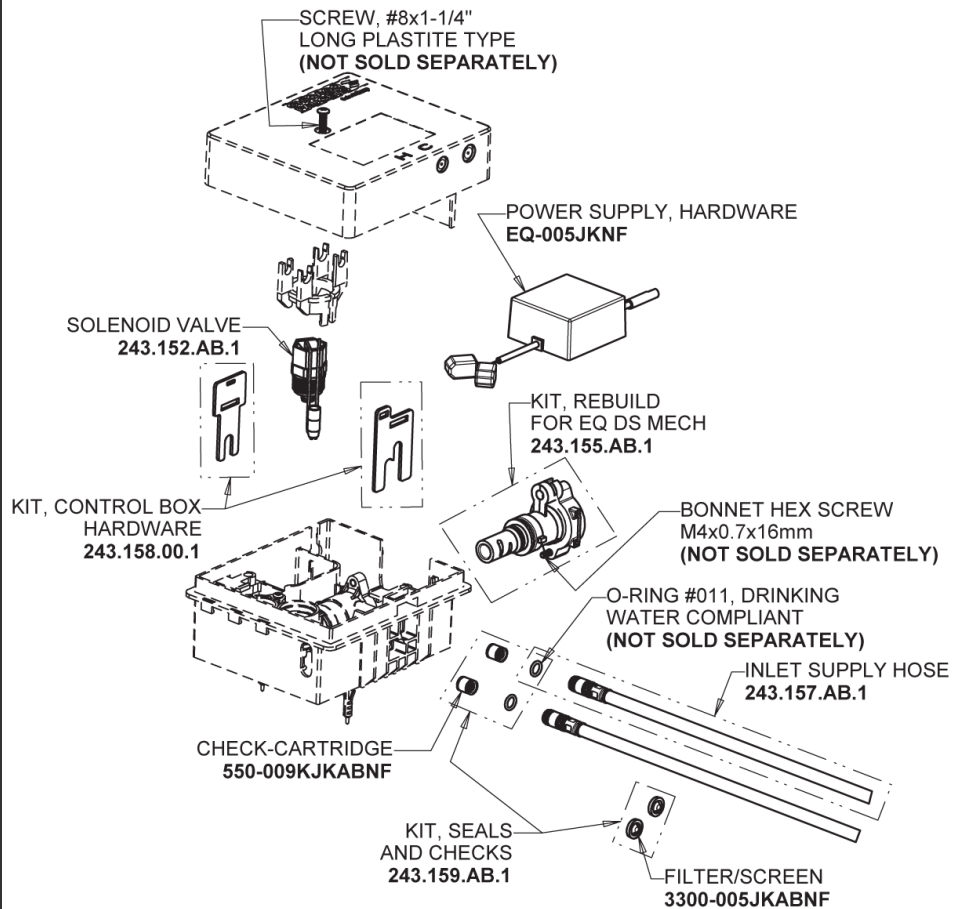

# Repair Parts

EQ-B11A-52ABBN

Touch-free faucet with plug-and-play installation

# CHICAGO FAUCETS®

Geberit Group

Brushed Nickel EQ Square Spout, 0.5 GPM  
EQ-B11A-KJKABBN

EQ Brownout Protector (Accessory Only)  
EQ-012JKNF

EQ-52KJKABNF EQ Control Box, AC Hard-wired, Mechanical Mixer  
Base Parts: