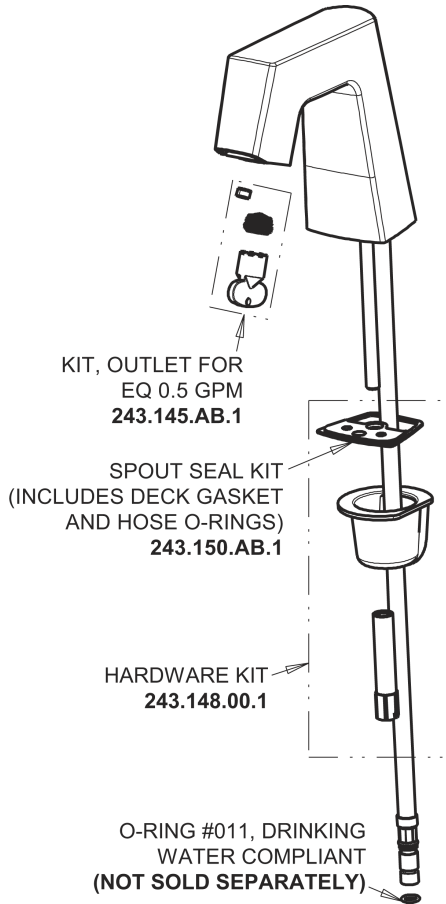

# Repair Parts

EQ-B11A-52ABBN

Touch-free faucet with plug-and-play installation

# CHICAGO FAUCETS®

Geberit Group

Brushed Nickel EQ Square Spout, 0.5 GPM  
EQ-B11A-KJKABBN

EQ Brownout Protector (Accessory Only)  
EQ-012JKNF

EQ-52KJKABNF EQ Control Box, AC Hard-wired, Mechanical Mixer  
Base Parts: