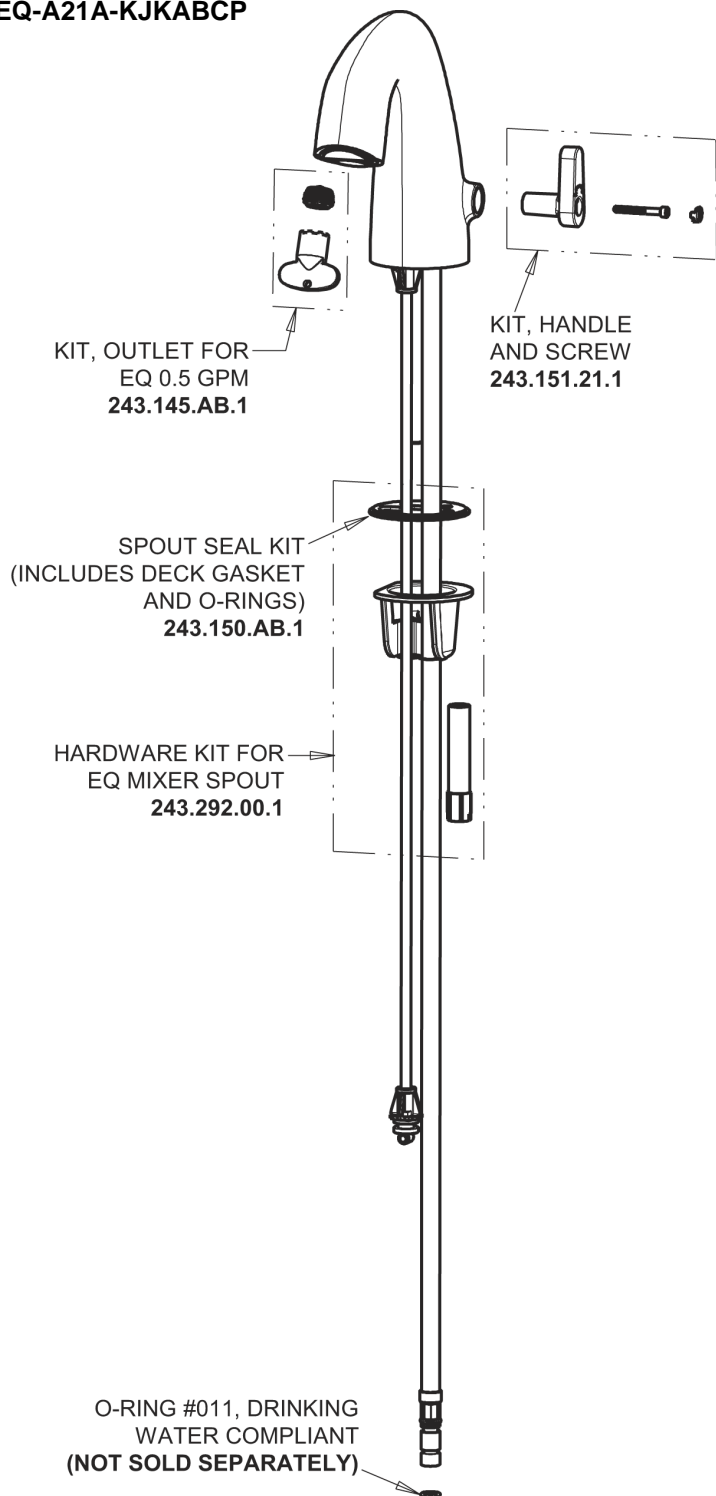

# Repair Parts

EQ-A23A-15ABCP

Touch-free faucet with plug-and-play installation

# CHICAGO FAUCETS®

Geberit Group

Polished Chrome EQ Curved Spout with User Control, 0.5 GPM

EQ-A21A-KJKABCP

8" Cover Plate, Polished Chrome, for EQ Curved/High Arc Spouts

EQ-A13-KJKCP