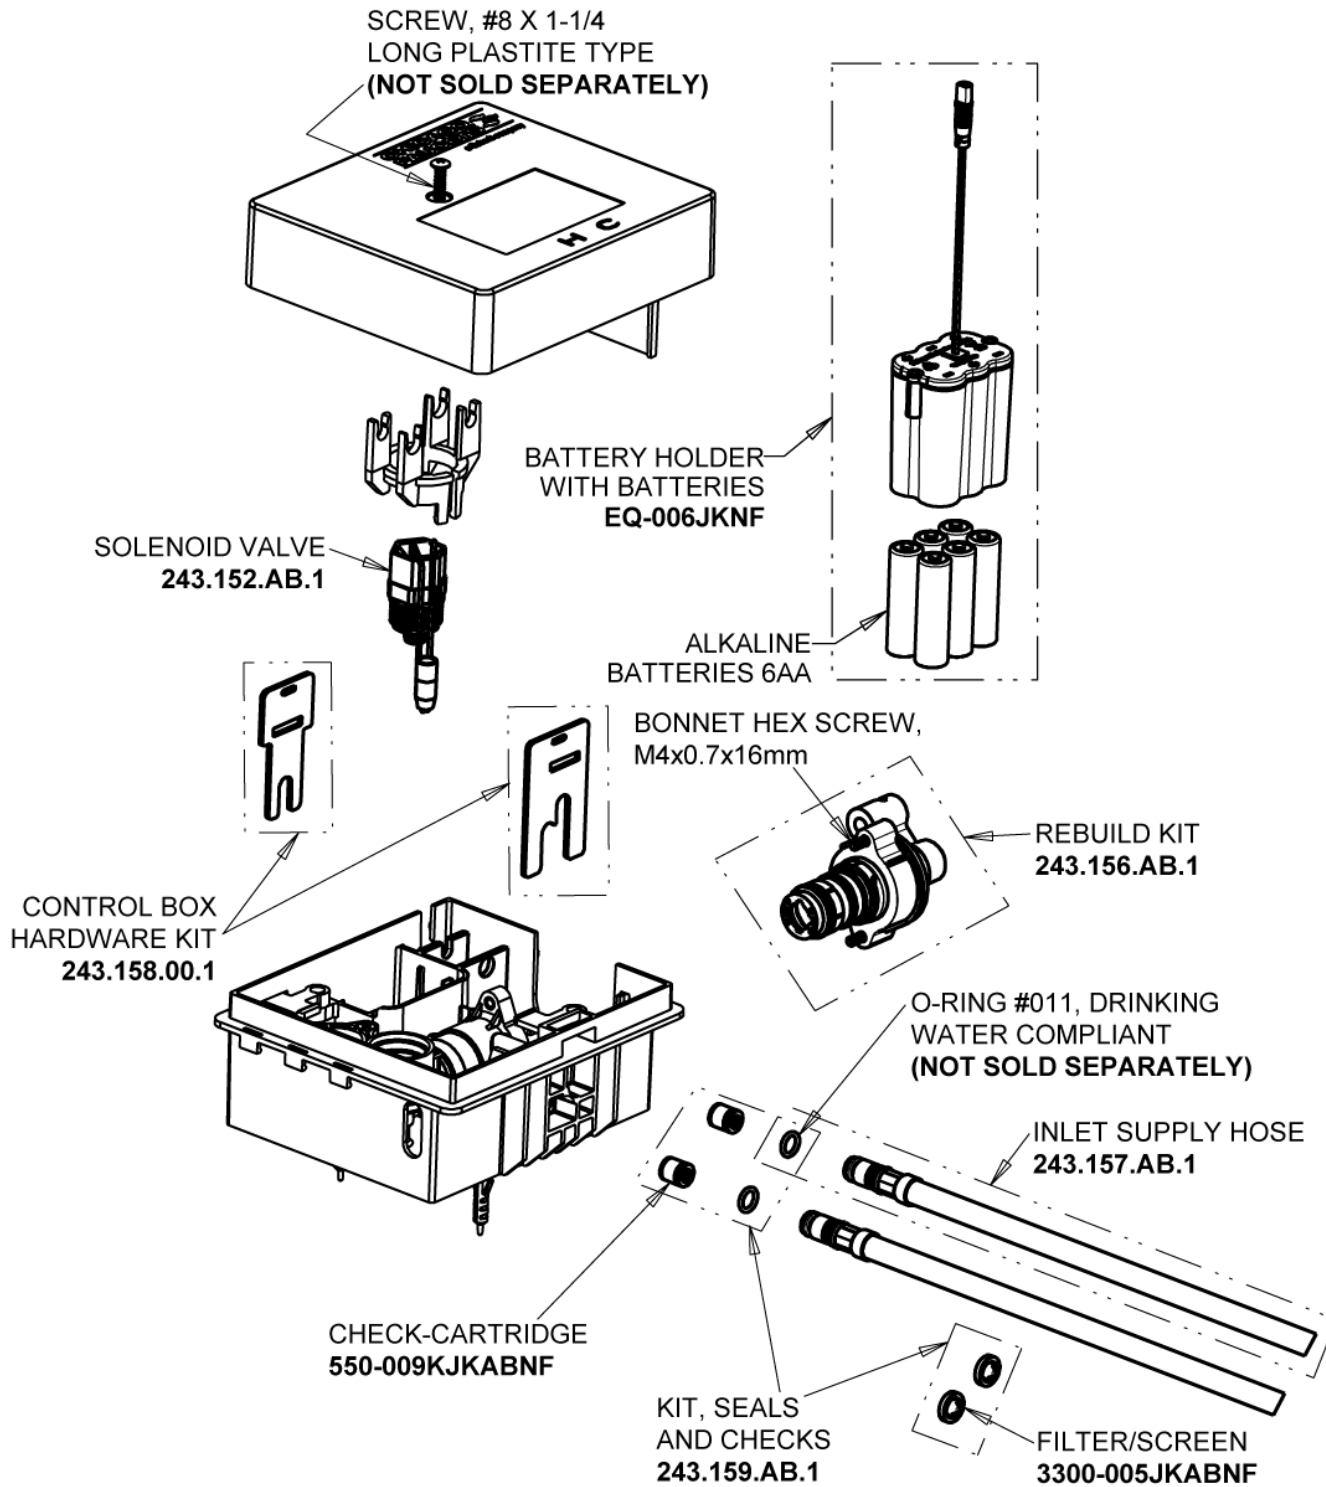

# Repair Parts

EQ-A23A-15ABCP

Touch-free faucet with plug-and-play installation

## Base Parts: