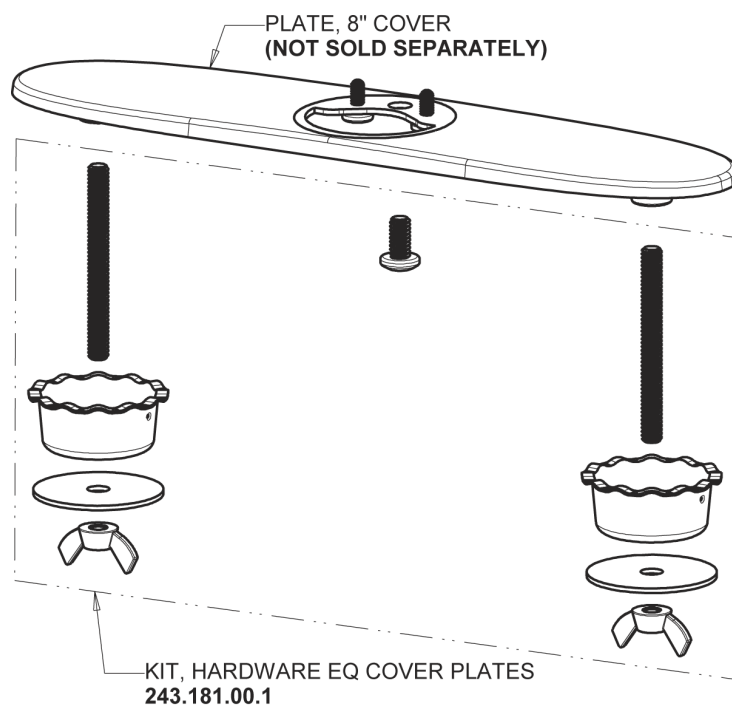

# Repair Parts

EQ-A23A-15ABCP

Touch-free faucet with plug-and-play installation

# CHICAGO FAUCETS®

Geberit Group

Polished Chrome EQ Curved Spout with User Control, 0.5 GPM

EQ-A21A-KJKABCP

8" Cover Plate, Polished Chrome, for EQ Curved/High Arc Spouts

EQ-A13-KJKCP