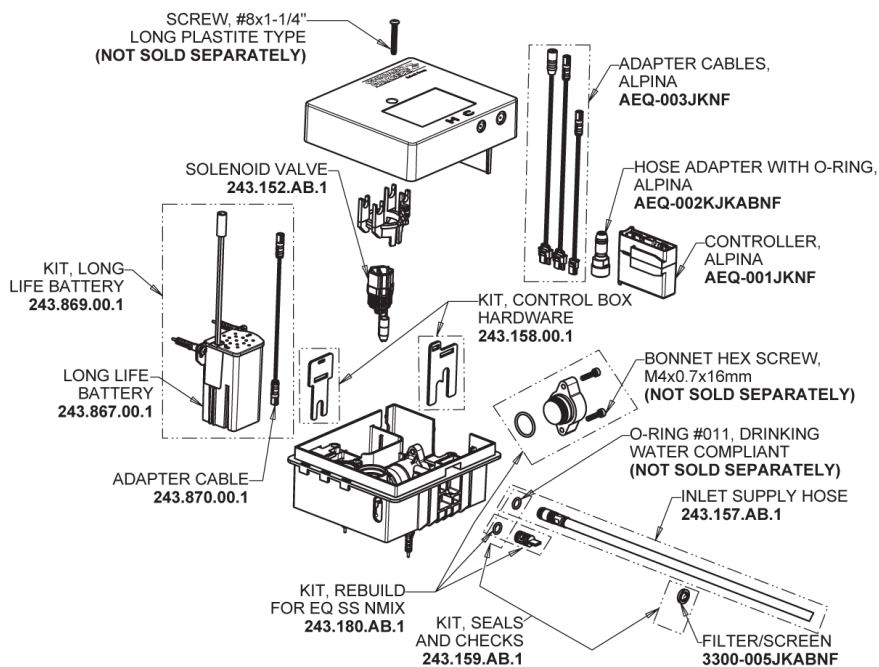

Repair Parts

AEQ-B11A-61ABCP

Alento faucet with touch-free operation

CHICAGO FAUCETS®

Geberit Group

Alento Spout Assembly for Alpina® Series Faucets
APN-B11A-KJKABCP

AEQ-61KJKABNF Alpina® Control Box, Long Life Battery,
Single-Supply
Base Parts: