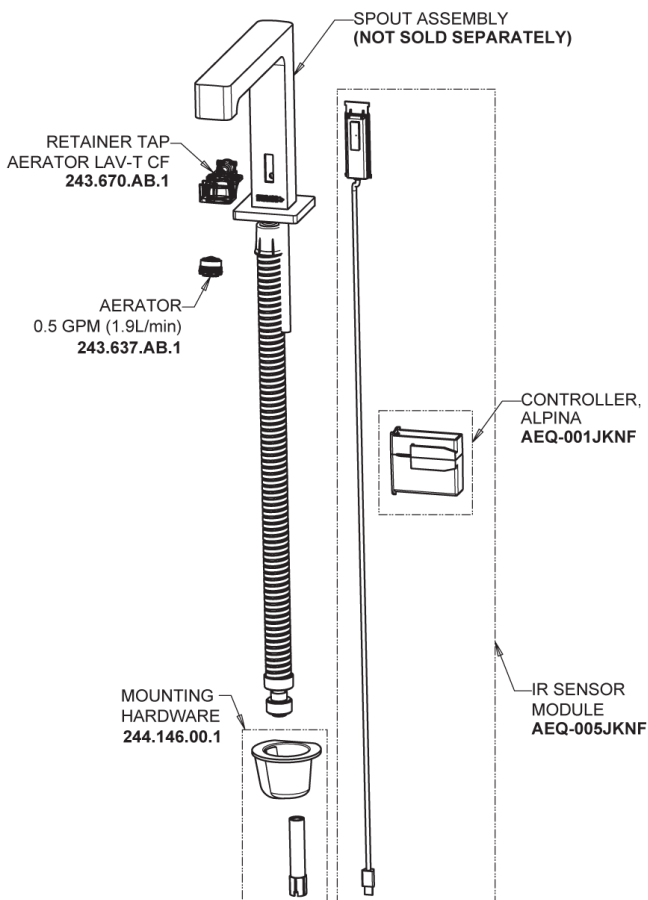

Repair Parts

AEQ-B11A-61ABCP

Alento faucet with touch-free operation

CHICAGO FAUCETS®

Geberit Group

Alento Spout Assembly for Alpina® Series Faucets
APN-B11A-KJKABCP

AEQ-61KJKABNF Alpina® Control Box, Long Life Battery,
Single-Supply
Base Parts: