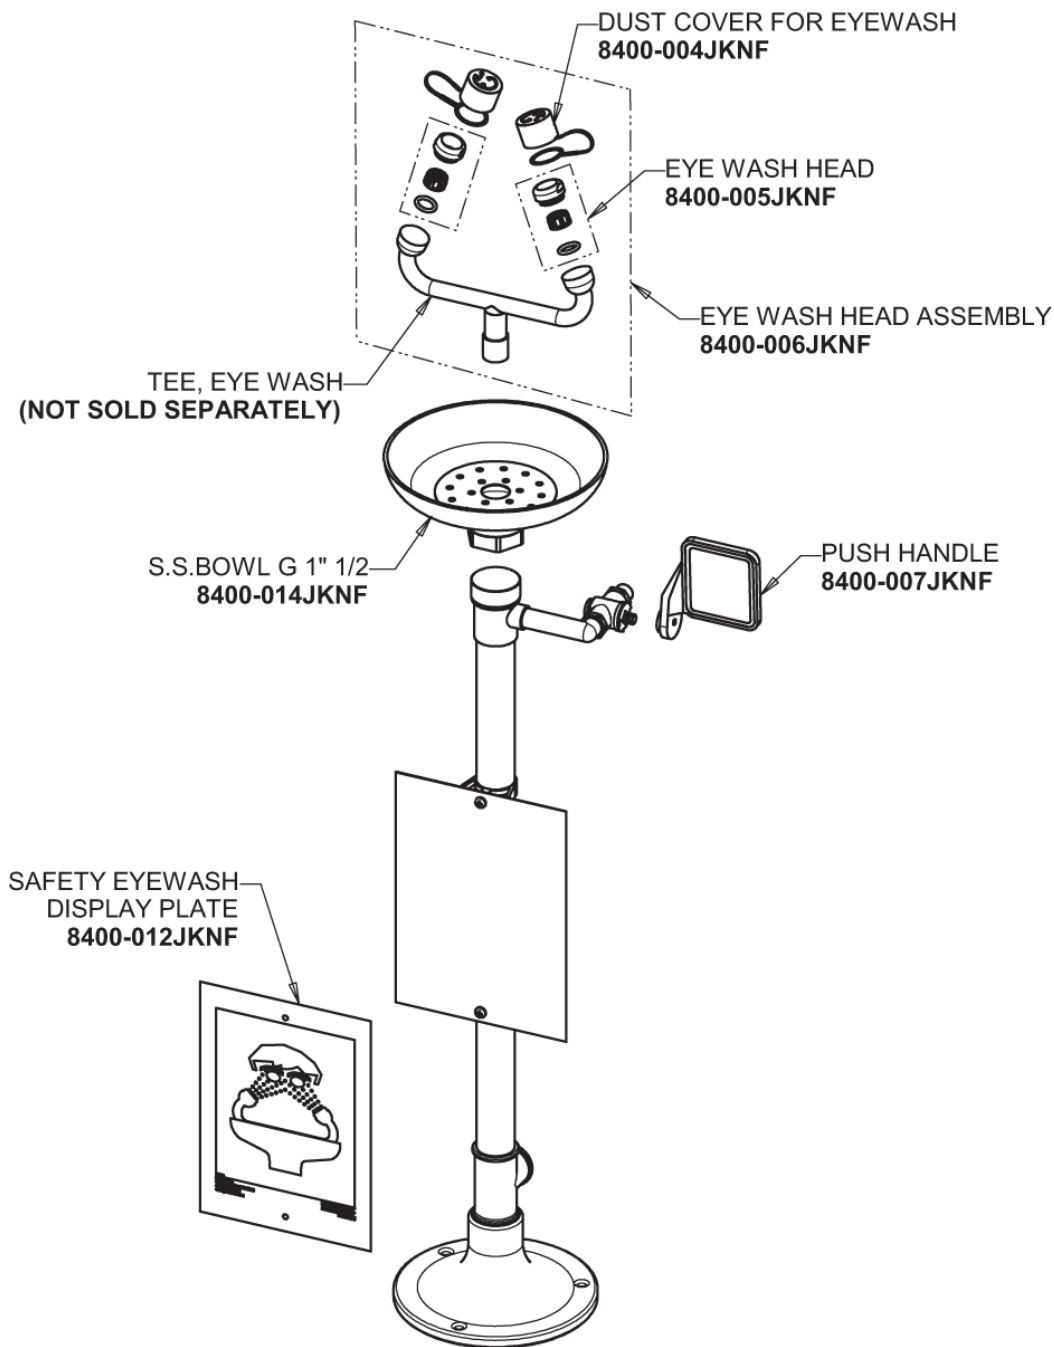

# Repair Parts

8403-NF

Safety eye/face wash fitting

# CHICAGO FAUCETS®

Geberit Group

Safety Eyewash Fitting

## Base Parts: