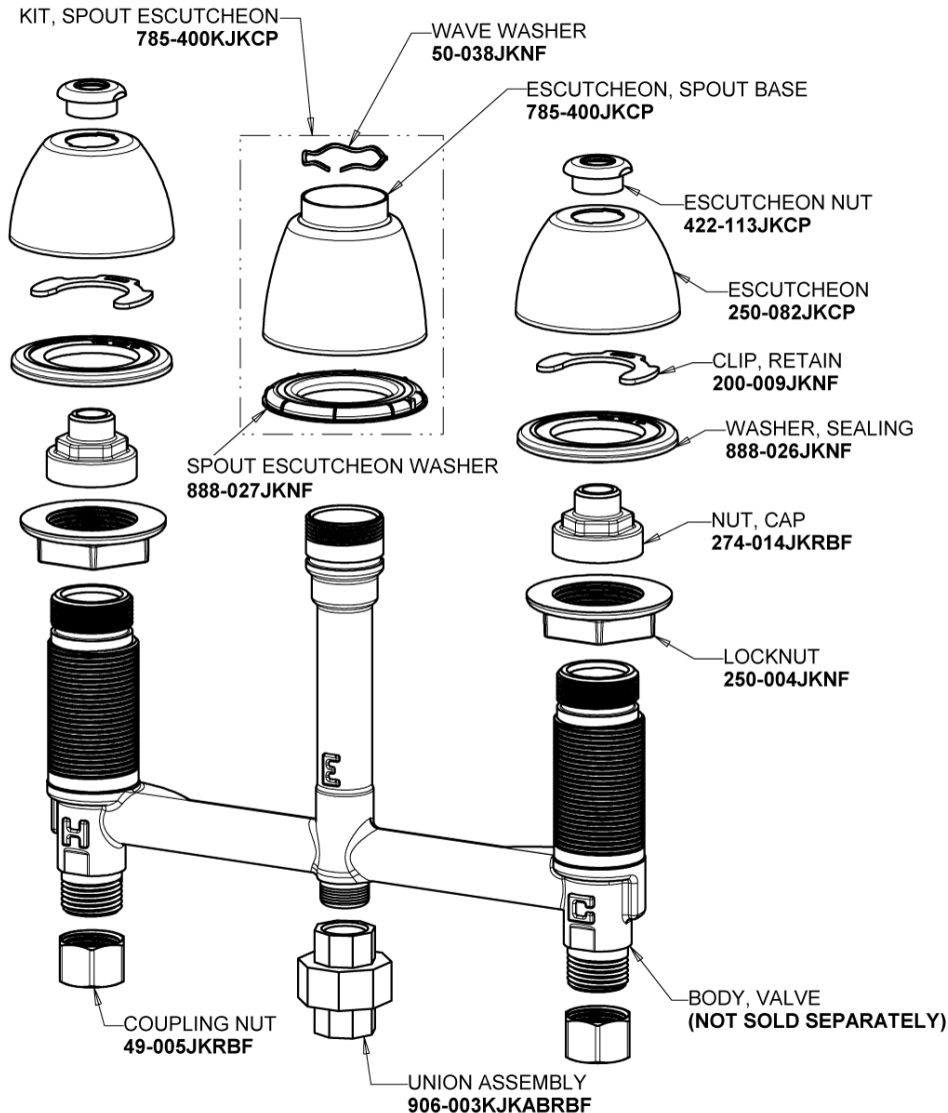

Repair Parts

786-TWG8BVBE3MAB

Deck-mounted manual faucet with 8" centers

CHICAGO FAUCETS®

Geberit Group

Base for 786 Models with Third-Water Union

Base Parts:

8" Vacuum Breaker Swing Spout GN8BVBJKABCP

786-TWG8BVBE3MAB

Deck-mounted manual faucet with 8" centers

CHICAGO FAUCETS®

Geberit Group

4" Wristblade Handle
317-PRJKCP

Softflo Aerator with Adapter
E3-2JKABCP

Quatern Compression Cartridge (pair)
377-XTRHJKABNF (right)
377-XTLHJKABNF (left)