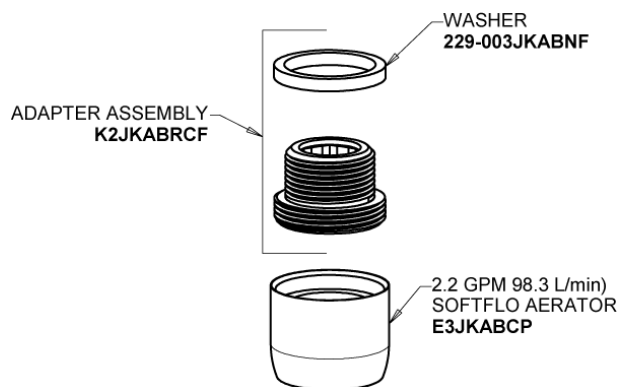

Repair Parts

786-TWG8BVBE3MAB

Deck-mounted manual faucet with 8" centers

CHICAGO FAUCETS®

Geberit Group

Base for 786 Models with Third-Water Union

Base Parts:

8" Vacuum Breaker Swing Spout GN8BVBJKABCP

786-TWG8BVBE3MAB

Deck-mounted manual faucet with 8" centers

CHICAGO FAUCETS®

Geberit Group

4" Wristblade Handle
317-PRJKCP

Softflo Aerator with Adapter
E3-2JKABCP

Quatern Compression Cartridge (pair)
377-XTRHJKABNF (right)
377-XTLHJKABNF (left)