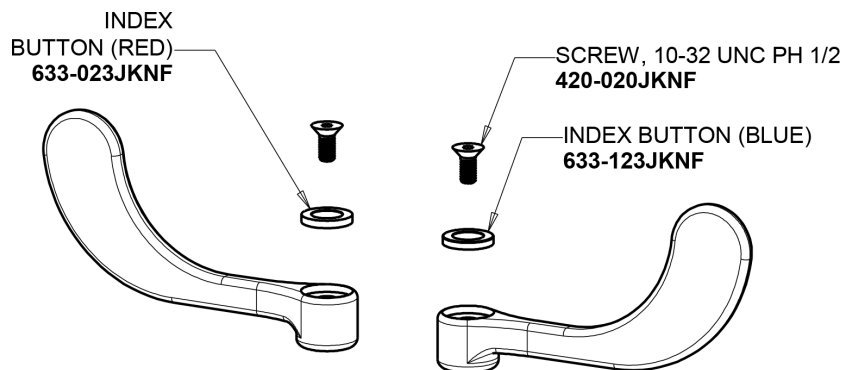

Repair Parts

786-TWG8BVBE3MAB

Deck-mounted manual faucet with 8" centers

CHICAGO FAUCETS®

Geberit Group

Base for 786 Models with Third-Water Union

Base Parts:

8" Vacuum Breaker Swing Spout GN8BVBJKABCP

786-TWG8BVBE3MAB

Deck-mounted manual faucet with 8" centers

CHICAGO FAUCETS®

Geberit Group

4" Wristblade Handle
317-PRJKCP

Softflo Aerator with Adapter
E3-2JKABCP

Quatern Compression Cartridge (pair)
377-XTRHJKABNF (right)
377-XTLHJKABNF (left)