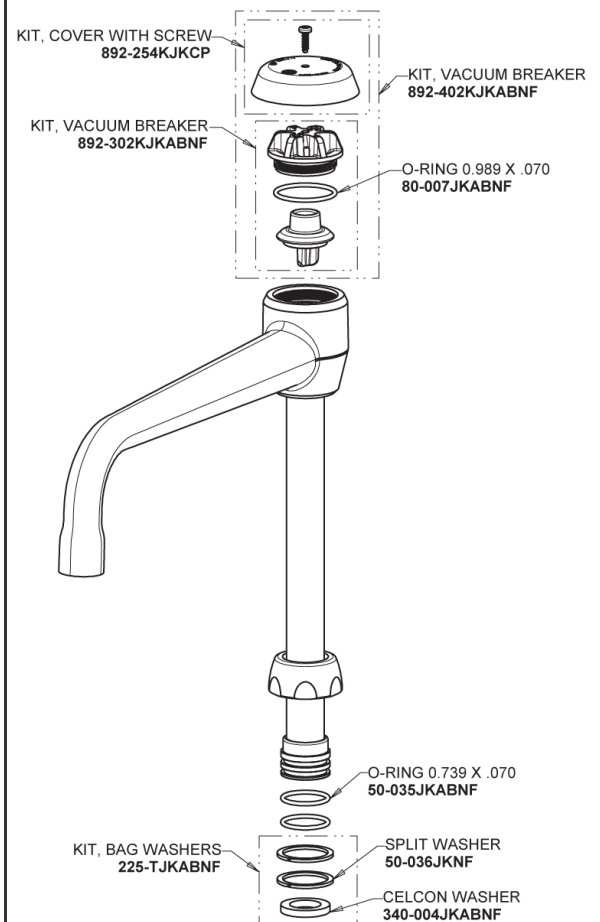

Repair Parts

786-TWG8BVBE3MAB

Deck-mounted manual faucet with 8" centers

CHICAGO FAUCETS®

Geberit Group

Base for 786 Models with Third-Water Union

Base Parts:

8" Vacuum Breaker Swing Spout GN8BVBJKABCP

786-TWG8BVBE3MAB

Deck-mounted manual faucet with 8" centers

CHICAGO FAUCETS®

Geberit Group

4" Wristblade Handle
317-PRJKCP

Softflo Aerator with Adapter
E3-2JKABCP

Quatern Compression Cartridge (pair)
377-XTRHJKABNF (right)
377-XTLHJKABNF (left)