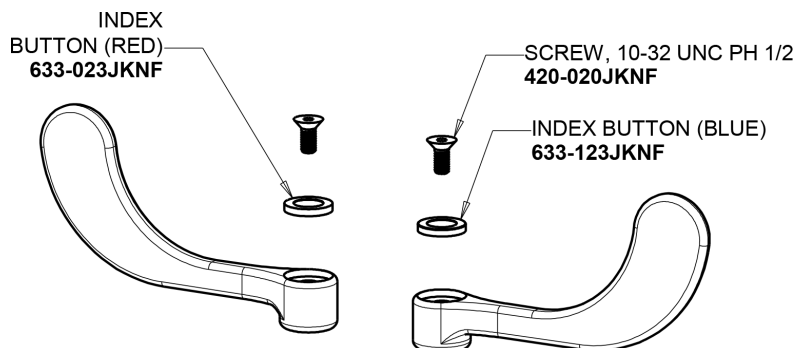

## Base Parts:

8" Restricted Swing High Arch Spout  
HA8ARSJKABCP

# Repair Parts

786-HR8E35V317XKAB

Deck-mounted manual faucet with 8" centers

# CHICAGO FAUCETS®

Geberit Group

4" Wristblade Handle  
317-PRJKCP

1.5 GPM (5.7 L/min) Vandal Proof Aerator  
E35VPJKABCP

Ceramic 1/4-Turn Cartridge (pair)  
377-XKRHJKABNF (right)  
377-XKLHJKABNF (left)