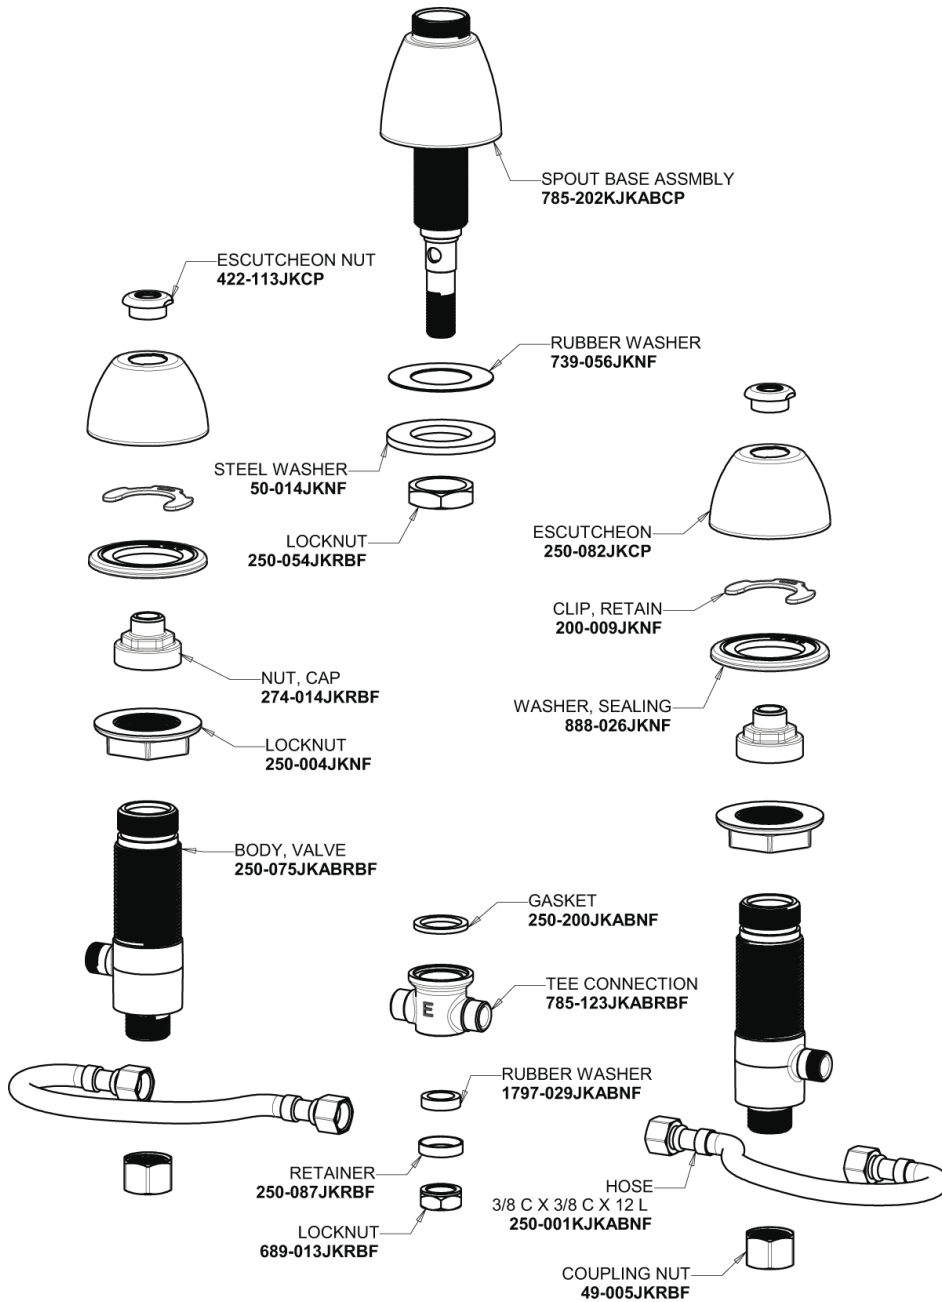

# Repair Parts

786-HR8E35V317XKAB

Deck-mounted manual faucet with 8" centers

# CHICAGO FAUCETS®

Geberit Group

Base for 786 Models with Adjustable Centers

## Base Parts:

8" Restricted Swing High Arch Spout  
HA8ARSJKABCP