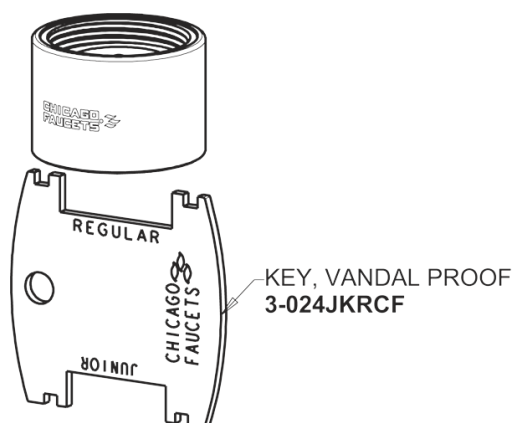

# Repair Parts

786-HR8E35V317XKAB

Deck-mounted manual faucet with 8" centers

# CHICAGO FAUCETS®

Geberit Group

4" Wristblade Handle  
317-PRJKCP

1.5 GPM (5.7 L/min) Vandal Proof Aerator  
E35VPJKABCP

Ceramic 1/4-Turn Cartridge (pair)  
377-XKRHJKABNF (right)  
377-XKLHJKABNF (left)