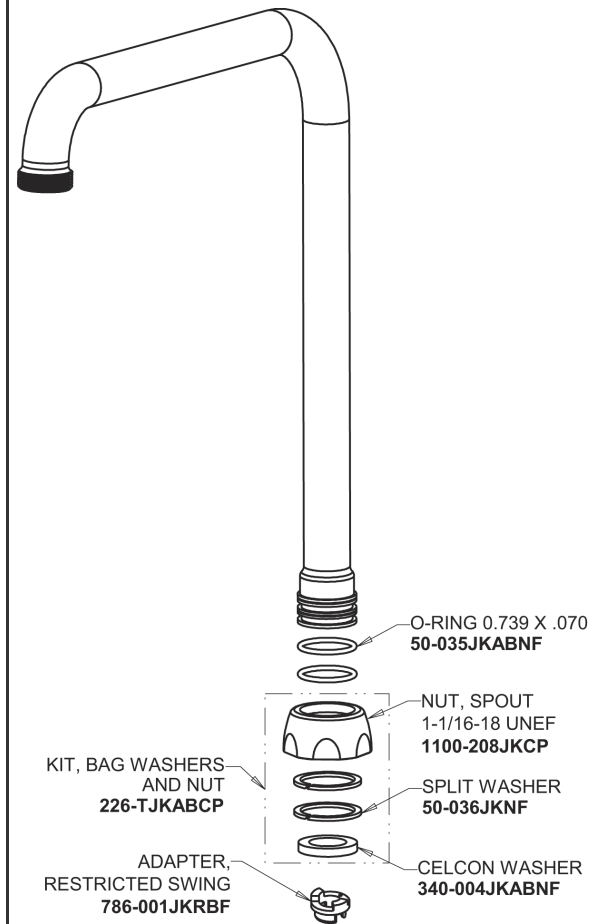

# Repair Parts

786-HR8E35V317XKAB

Deck-mounted manual faucet with 8" centers

# CHICAGO FAUCETS®

Geberit Group

Base for 786 Models with Adjustable Centers

## Base Parts:

8" Restricted Swing High Arch Spout  
HA8ARSJKABCP