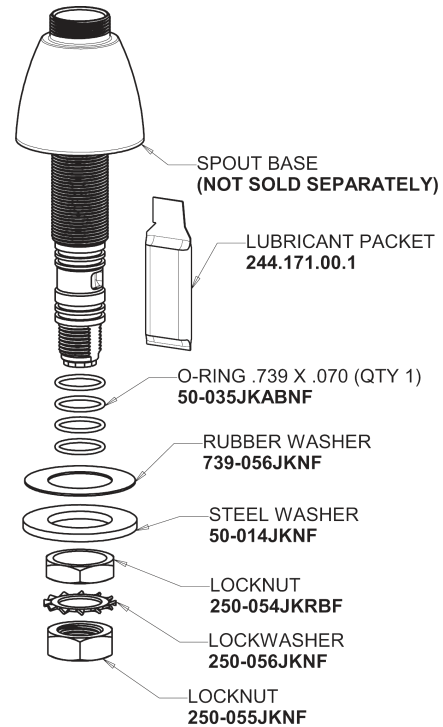

Repair Parts

786-HLESHAB

Deck-mounted manual faucet with adjustable centers

CHICAGO FAUCETS®

Geberit Group

Base Parts:

785-512KJKCP

Quatern Compression Cartridge (pair)
377-XTRHJKABNF (right)
377-XTLHJKABNF (left)