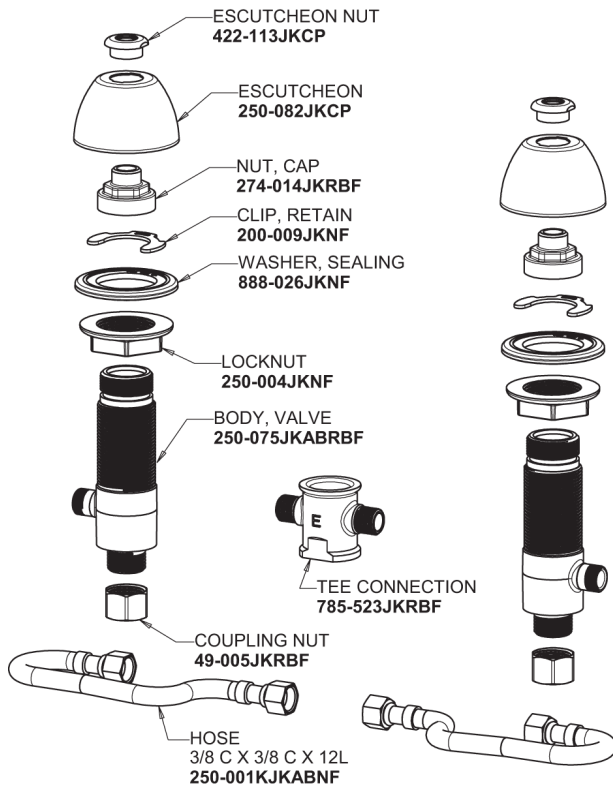

Repair Parts

786-HLESHAB

Deck-mounted manual faucet with adjustable centers

CHICAGO FAUCETS®

Geberit Group

Base Parts:

785-512KJKCP

Quatern Compression Cartridge (pair)
377-XTRHJKABNF (right)
377-XTLHJKABNF (left)