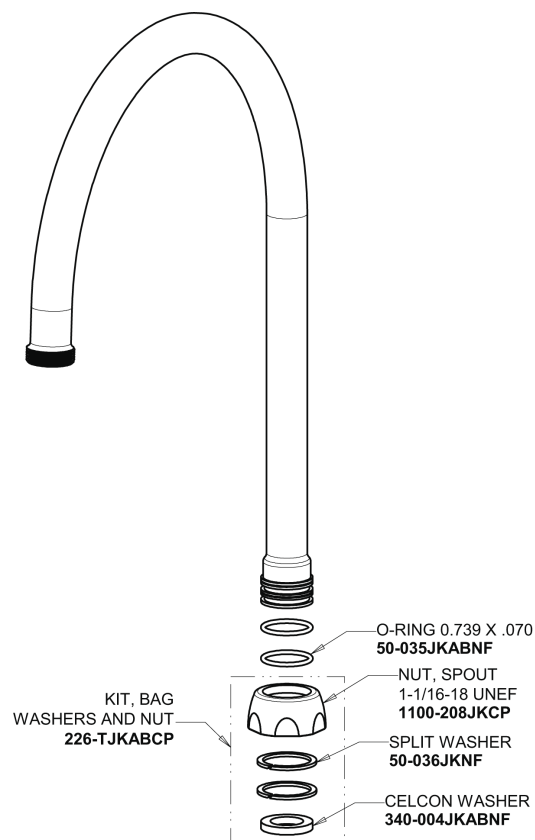

Repair Parts

786-HGN8AE3-317AB

Deck-mounted manual faucet with adjustable centers

CHICAGO FAUCETS®

Geberit Group

Base Parts:

8" Rigid / Swing Gooseneck Spout GN8AJKABCP

For Technical Assistance:

Deck-mounted manual faucet with adjustable centers

CHICAGO FAUCETS®

Geberit Group

785-512KJKCP

2.2 GPM (8.3 L/min) Aerator
E3JKABCP

4" Wristblade Handle
317-PRJKCP

Quatum Compression Cartridge (pair)
377-XTRHJKABNF (right)
377-XTLHJKABNF (left)