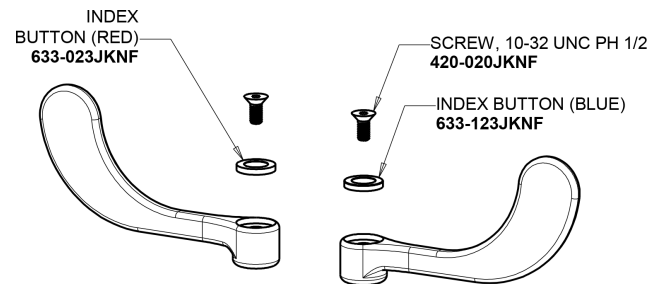

Repair Parts

786-HGN8AE3-317AB

Deck-mounted manual faucet with adjustable centers

CHICAGO FAUCETS®

Geberit Group

Base Parts:

8" Rigid / Swing Gooseneck Spout GN8AJKABCP

For Technical Assistance:

Deck-mounted manual faucet with adjustable centers

CHICAGO FAUCETS®

Geberit Group

785-512KJKCP

2.2 GPM (8.3 L/min) Aerator
E3JKABCP

4" Wristblade Handle
317-PRJKCP

Quatum Compression Cartridge (pair)
377-XTRHJKABNF (right)
377-XTLHJKABNF (left)