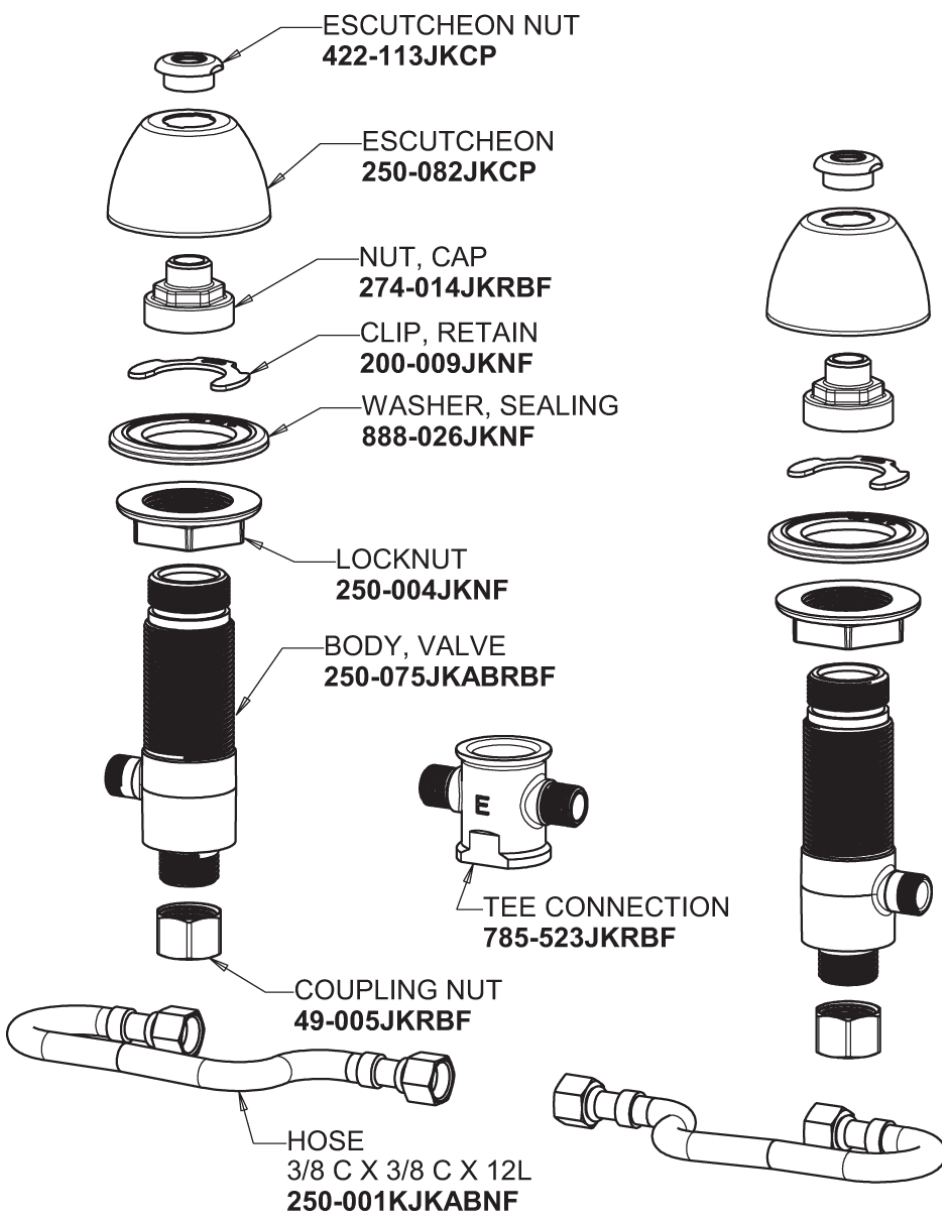

Repair Parts

786-HGN8AE3-317AB

Deck-mounted manual faucet with adjustable centers

CHICAGO FAUCETS®

Geberit Group

Base Parts:

8" Rigid / Swing Gooseneck Spout GN8AJKABCP

For Technical Assistance:

Deck-mounted manual faucet with adjustable centers

CHICAGO FAUCETS®

Geberit Group

785-512KJKCP

2.2 GPM (8.3 L/min) Aerator
E3JKABCP

4" Wristblade Handle
317-PRJKCP

Quatum Compression Cartridge (pair)
377-XTRHJKABNF (right)
377-XTLHJKABNF (left)