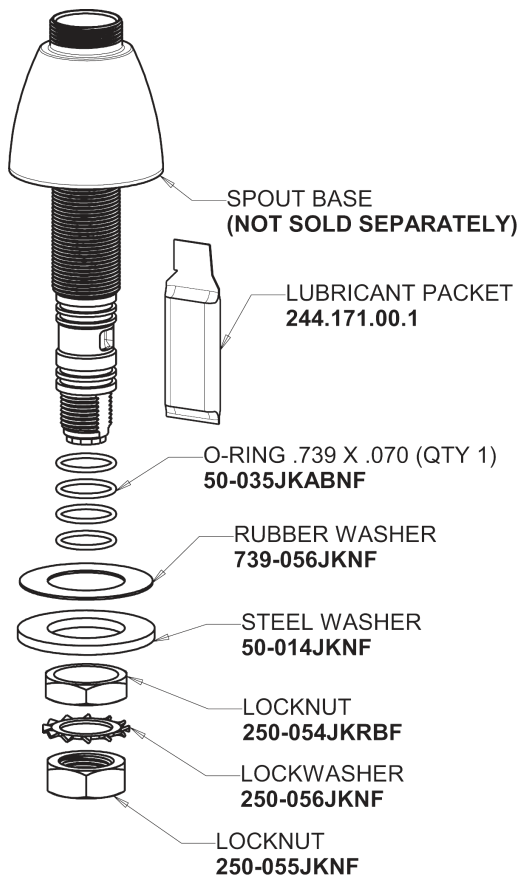

Repair Parts

786-HGN8AE3-317AB

Deck-mounted manual faucet with adjustable centers

CHICAGO FAUCETS®

Geberit Group

Base Parts:

8" Rigid / Swing Gooseneck Spout GN8AJKABCP

For Technical Assistance:

Deck-mounted manual faucet with adjustable centers

CHICAGO FAUCETS®

Geberit Group

785-512KJKCP

2.2 GPM (8.3 L/min) Aerator
E3JKABCP

4" Wristblade Handle
317-PRJKCP

Quatum Compression Cartridge (pair)
377-XTRHJKABNF (right)
377-XTLHJKABNF (left)