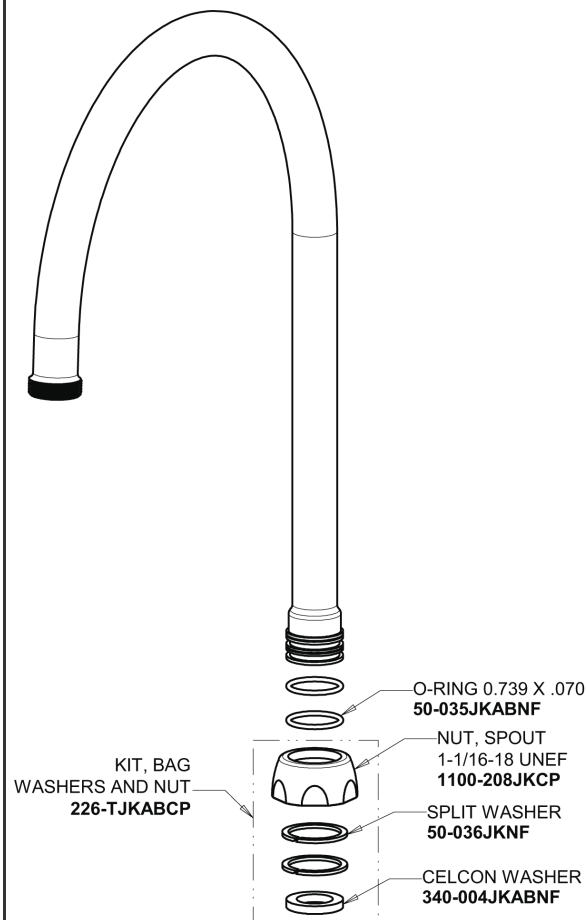

Repair Parts

786-GN8AE72XKABCP

Deck-mounted manual faucet with 8" centers

CHICAGO FAUCETS®

Geberit Group

Base for 201 and 786 Models

Base Parts:

8" Rigid / Swing Gooseneck Spout
GN8AJKABCP

786-GN8AE72XKABCP

Deck-mounted manual faucet with 8" centers

CHICAGO FAUCETS®

Geberit Group

4" Wristblade Handle
317-PRJKCP

0.5 GPM (1.9 L/min) Non-Aerating Laminar Outlet
E72JKABCP

Ceramic 1/4-Turn Cartridge (pair)
377-XKRHJKABNF (right)
377-XKLHJKABNF (left)