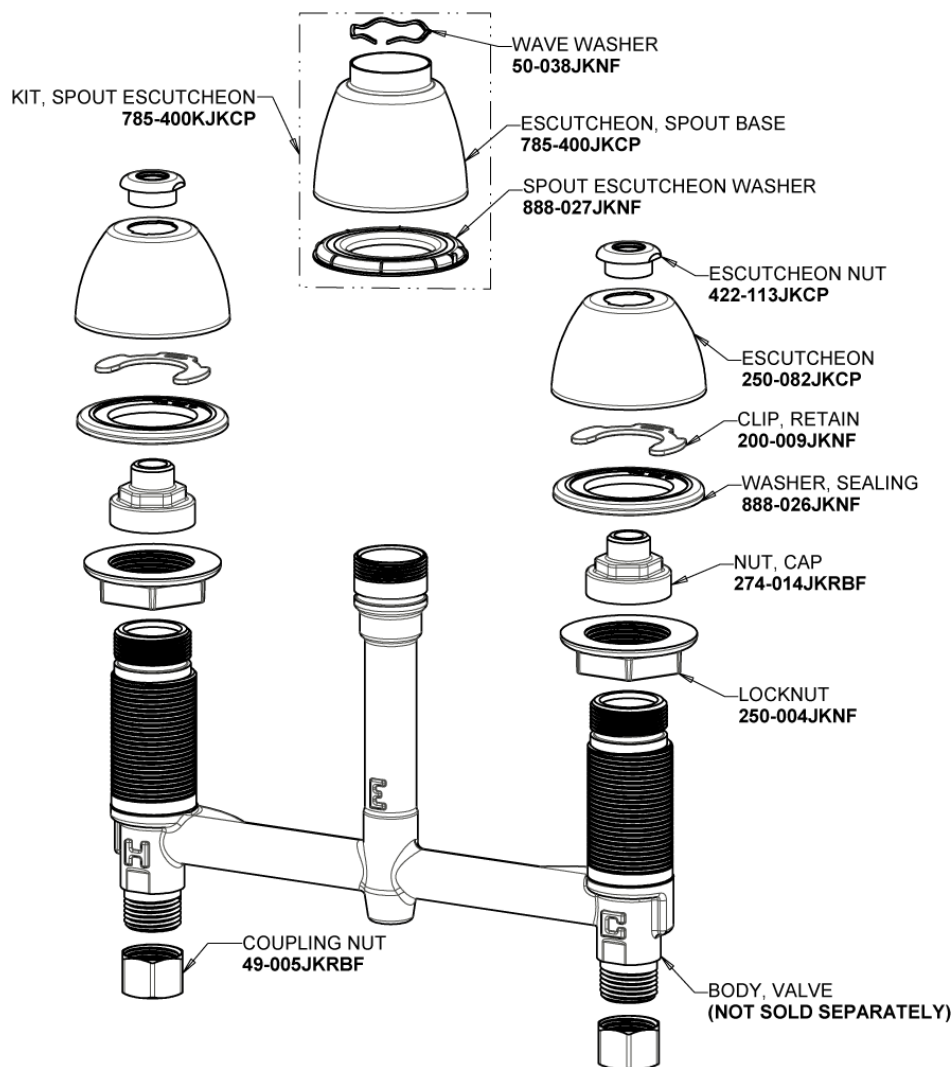

Repair Parts

786-GN8AE72XKABCP

Deck-mounted manual faucet with 8" centers

CHICAGO FAUCETS®

Geberit Group

Base for 201 and 786 Models

Base Parts:

8" Rigid / Swing Gooseneck Spout
GN8AJKABCP

786-GN8AE72XKABCP

Deck-mounted manual faucet with 8" centers

CHICAGO FAUCETS®

Geberit Group

4" Wristblade Handle
317-PRJKCP

0.5 GPM (1.9 L/min) Non-Aerating Laminar Outlet
E72JKABCP

Ceramic 1/4-Turn Cartridge (pair)
377-XKRHJKABNF (right)
377-XKLHJKABNF (left)