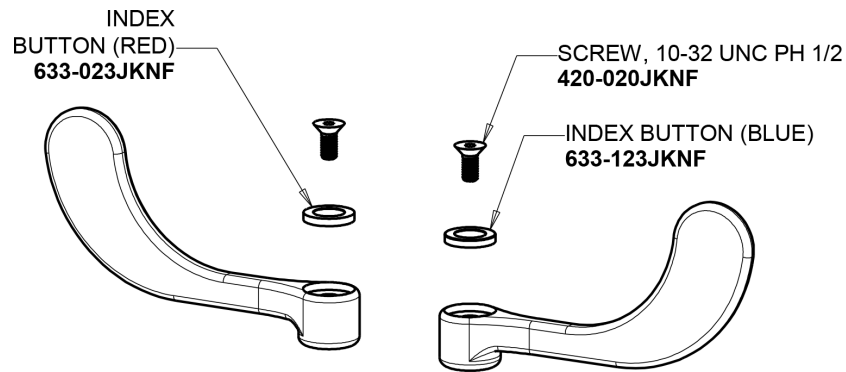

Repair Parts

786-GN8AE72XKABCP

Deck-mounted manual faucet with 8" centers

CHICAGO FAUCETS®

Geberit Group

Base for 201 and 786 Models

Base Parts:

8" Rigid / Swing Gooseneck Spout
GN8AJKABCP

786-GN8AE72XKABCP

Deck-mounted manual faucet with 8" centers

CHICAGO FAUCETS®

Geberit Group

4" Wristblade Handle
317-PRJKCP

0.5 GPM (1.9 L/min) Non-Aerating Laminar Outlet
E72JKABCP

Ceramic 1/4-Turn Cartridge (pair)
377-XKRHJKABNF (right)
377-XKLHJKABNF (left)