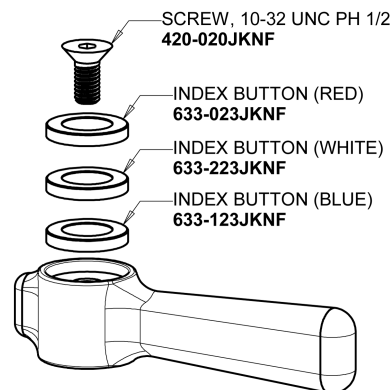

Repair Parts

730-E70HOTXKABCP

Deck-mounted manual faucet, single-hole, single-supply

CHICAGO FAUCETS®

Geberit Group

Base Parts:

0.5 GPM (1.9 L/min) Non-Aerating Laminar Outlet E70JKABCP

2-3/8" Lever Handle 369-JKCP

Ceramic 1/4-Turn Cartridge (left hand) 1-100XKJKABNF

For Technical Assistance:

Phone: 800-TEC-TRUE (832-8783)

Email: techsupport.us@chicagofaucets.com

2100 South Clearwater Drive

Des Plaines, IL 60018

Phone: 847-803-5000