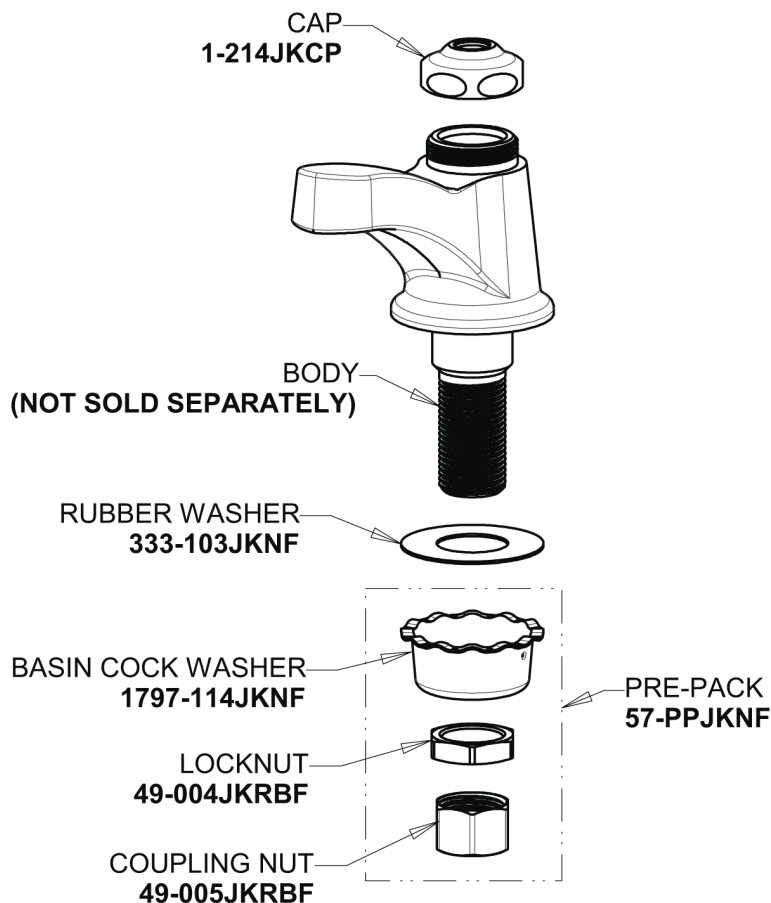

Repair Parts

730-E70HOTXKABCP

Deck-mounted manual faucet, single-hole, single-supply

CHICAGO FAUCETS®

Geberit Group

Base Parts:

0.5 GPM (1.9 L/min) Non-Aerating Laminar Outlet E70JKABCP

2-3/8" Lever Handle 369-JKCP

Ceramic 1/4-Turn Cartridge (left hand) 1-100XKJKABNF

For Technical Assistance:

Phone: 800-TEC-TRUE (832-8783)

Email: techsupport.us@chicagofaucets.com

2100 South Clearwater Drive

Des Plaines, IL 60018

Phone: 847-803-5000