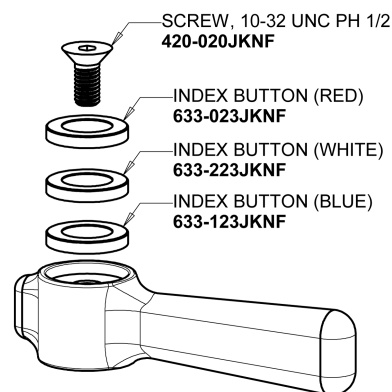

# Repair Parts

730-244PLABCP

Deck-mounted manual faucet, single-hole, single-supply

## Base Parts:

## 2-3/8" Lever Handle 369-JKCP