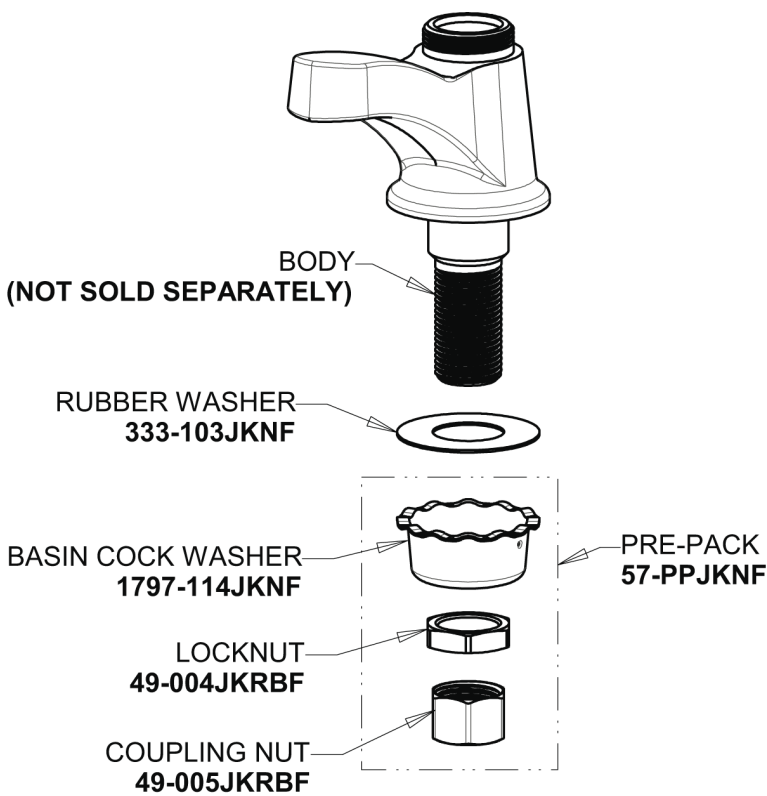

# Repair Parts

730-244PLABCP

Deck-mounted manual faucet, single-hole, single-supply

## Base Parts:

## 2-3/8" Lever Handle 369-JKCP