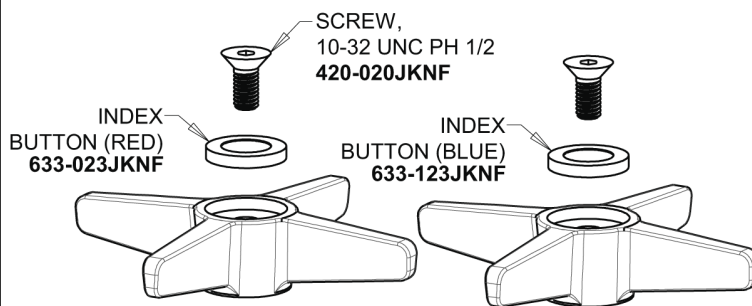

Repair Parts

700-PRABCP

Deck-mounted manual faucet, single-hole, single-supply

CHICAGO FAUCETS®

Geberit Group

Base Parts:

2.2 GPM (8.3 L/min) Softflo Aerator
E12JKABCP

3" Cross Handle (pair)
633-PRJKCP

Quatern Compression Cartridge (pair)
1-099XTJKABNF (right)
1-100XTJKABNF (left)

For Technical Assistance:

Phone: 800-TEC-TRUE (832-8783)

Email: techsupport.us@chicagofaucets.com

2100 South Clearwater Drive