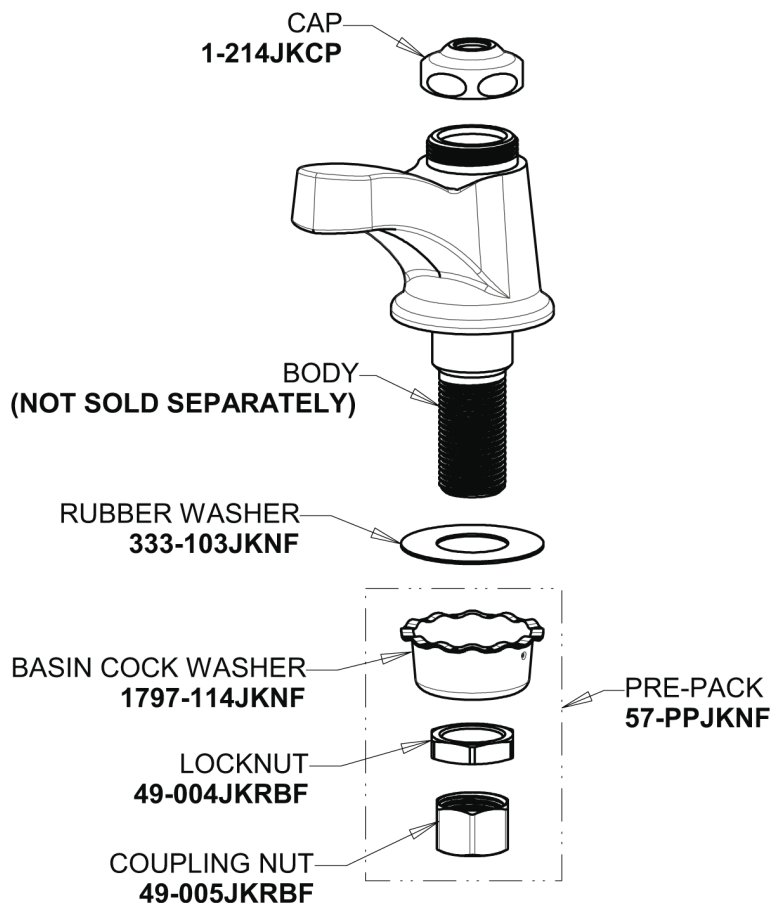

Repair Parts

700-PRABCP

Deck-mounted manual faucet, single-hole, single-supply

CHICAGO FAUCETS®

Geberit Group

Base Parts:

2.2 GPM (8.3 L/min) Softflo Aerator
E12JKABCP

3" Cross Handle (pair)
633-PRJKCP

Quatern Compression Cartridge (pair)
1-099XTJKABNF (right)
1-100XTJKABNF (left)

For Technical Assistance:

Phone: 800-TEC-TRUE (832-8783)

Email: techsupport.us@chicagofaucets.com

2100 South Clearwater Drive