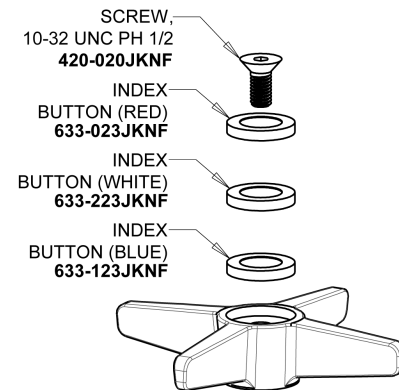

Repair Parts

700-E74HOTABCP

Deck-mounted manual faucet, single-hole, single-supply

CHICAGO FAUCETS®

Geberit Group

Base Parts:

1.0 GPM (3.8 L/min) Non-Aerating Laminar Outlet
E74JKABCP

3" Cross Handle
633-JKCP