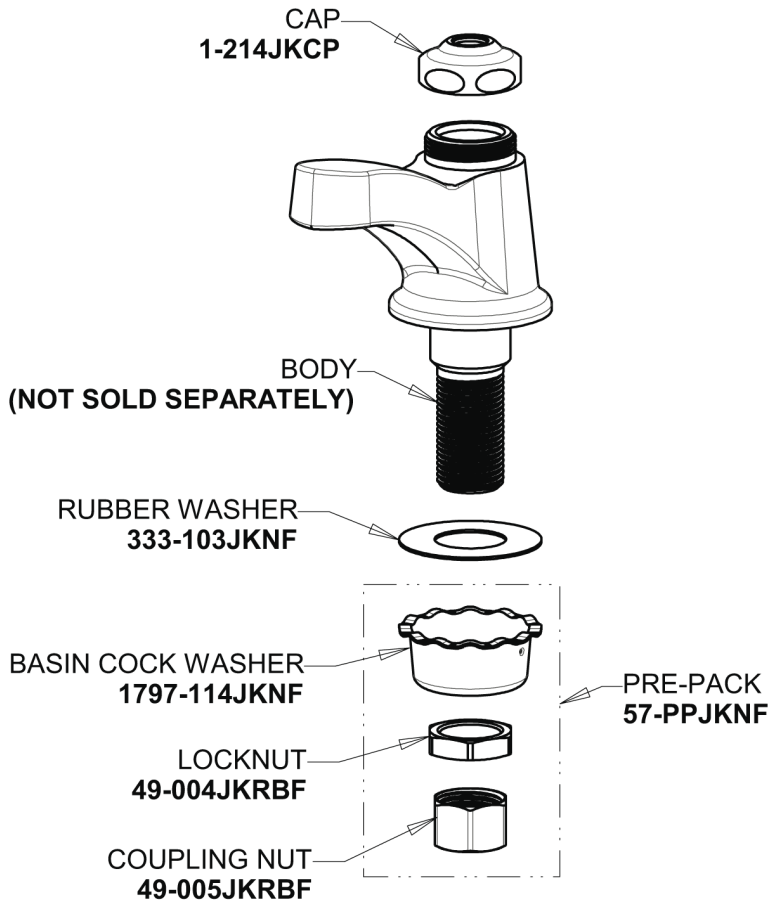

Repair Parts

700-E74HOTABCP

Deck-mounted manual faucet, single-hole, single-supply

CHICAGO FAUCETS®

Geberit Group

Base Parts:

1.0 GPM (3.8 L/min) Non-Aerating Laminar Outlet
E74JKABCP

3" Cross Handle
633-JKCP