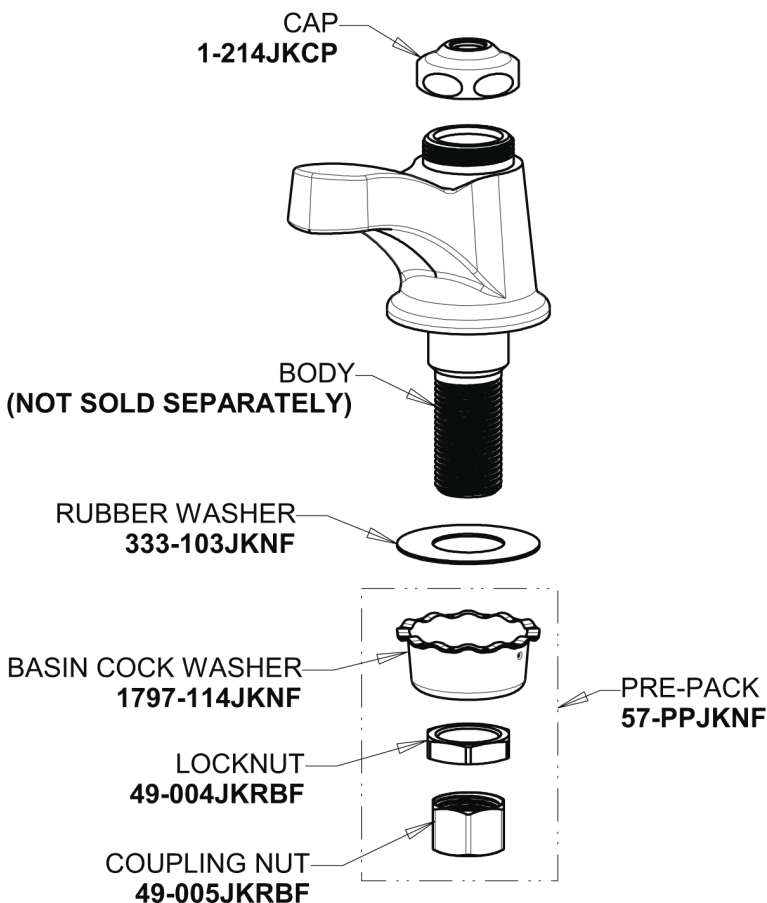

Repair Parts

700-E74-317COLDAB

Deck-mounted manual faucet, single-hole, single-supply

CHICAGO FAUCETS®

Geberit Group

Base Parts:

1.0 GPM (3.8 L/min) Non-Aerating Laminar Outlet
E74JKABCP

4" Wristblade Handle
317-JKCP

Quatern Compression Cartridge (right hand)
1-099XTJKABNF

For Technical Assistance:

Phone: 800-TEC-TRUE (832-8783)

Email: techsupport.us@chicagofaucets.com

2100 South Clearwater Drive

Des Plaines, IL 60018

Phone: 847-803-5000