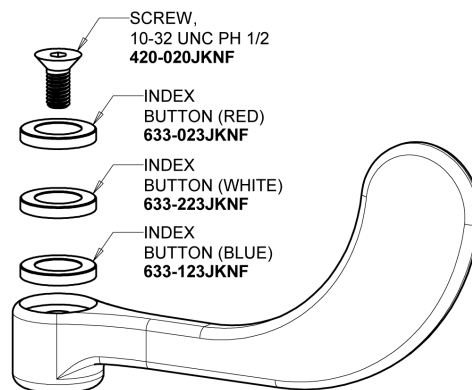

Repair Parts

700-E74-317COLDAB

Deck-mounted manual faucet, single-hole, single-supply

CHICAGO FAUCETS®

Geberit Group

Base Parts:

1.0 GPM (3.8 L/min) Non-Aerating Laminar Outlet
E74JKABCP

4" Wristblade Handle
317-JKCP

Quatern Compression Cartridge (right hand)
1-099XTJKABNF

For Technical Assistance:

Phone: 800-TEC-TRUE (832-8783)

Email: techsupport.us@chicagofaucets.com

2100 South Clearwater Drive

Des Plaines, IL 60018

Phone: 847-803-5000