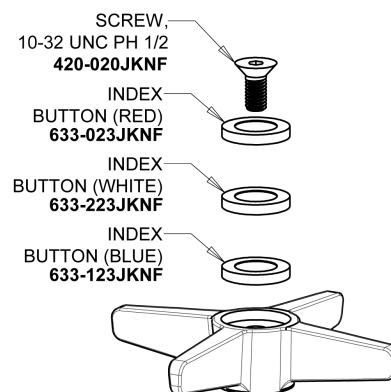

# Repair Parts

700-COLDABCP

Deck-mounted manual faucet, single-hole, single-supply

## Base Parts:

## 3" Cross Handle 633-JKCP