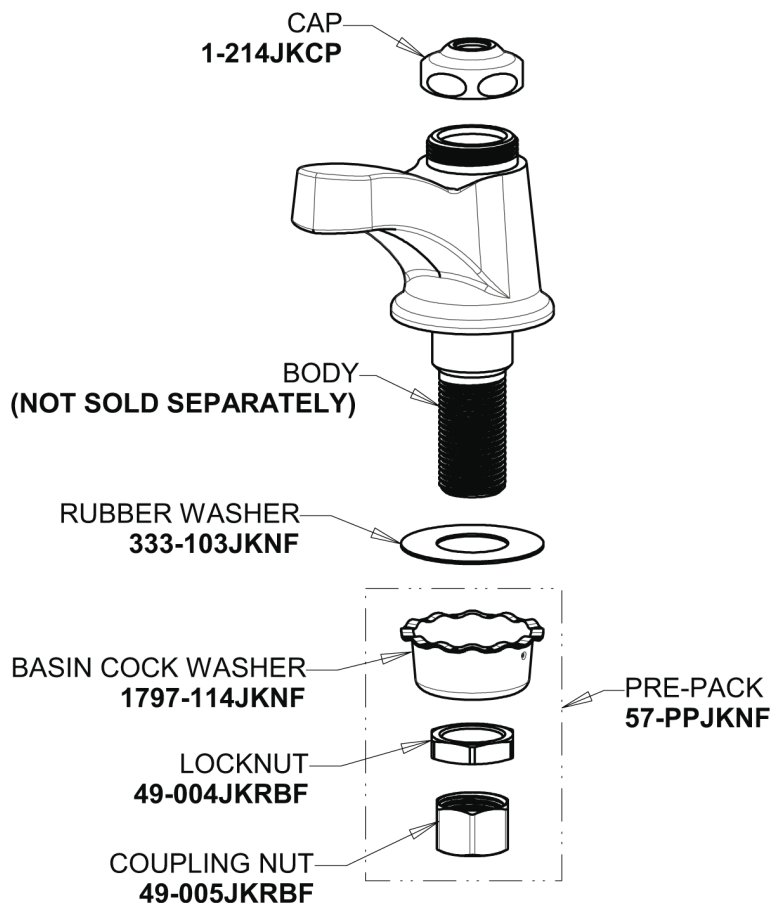

# Repair Parts

700-COLDABCP

Deck-mounted manual faucet, single-hole, single-supply

## Base Parts: