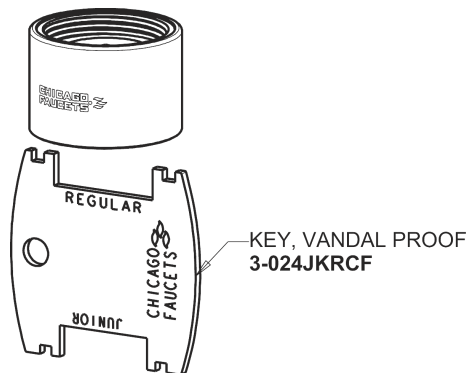

# Repair Parts

50-VPAABCP

Single-hole, deck-mounted manual sink faucet

# CHICAGO FAUCETS®

Geberit Group

2-3/8" Lever Handle  
369-PRJKCP

2.2 GPM (8.3 L/min) Vandal Proof Aerator  
E3VPJKABCP

Quatern Compression Cartridge (pair)  
1-099XTJKABNF (right)  
1-100XTJKABNF (left)