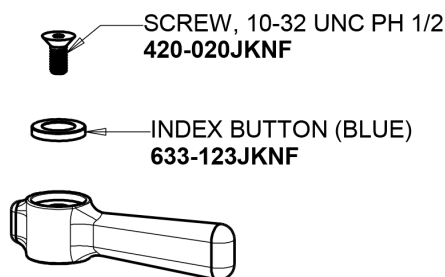

Repair Parts

50-VPAABCP

Single-hole, deck-mounted manual sink faucet

CHICAGO FAUCETS®

Geberit Group

2-3/8" Lever Handle
369-PRJKCP