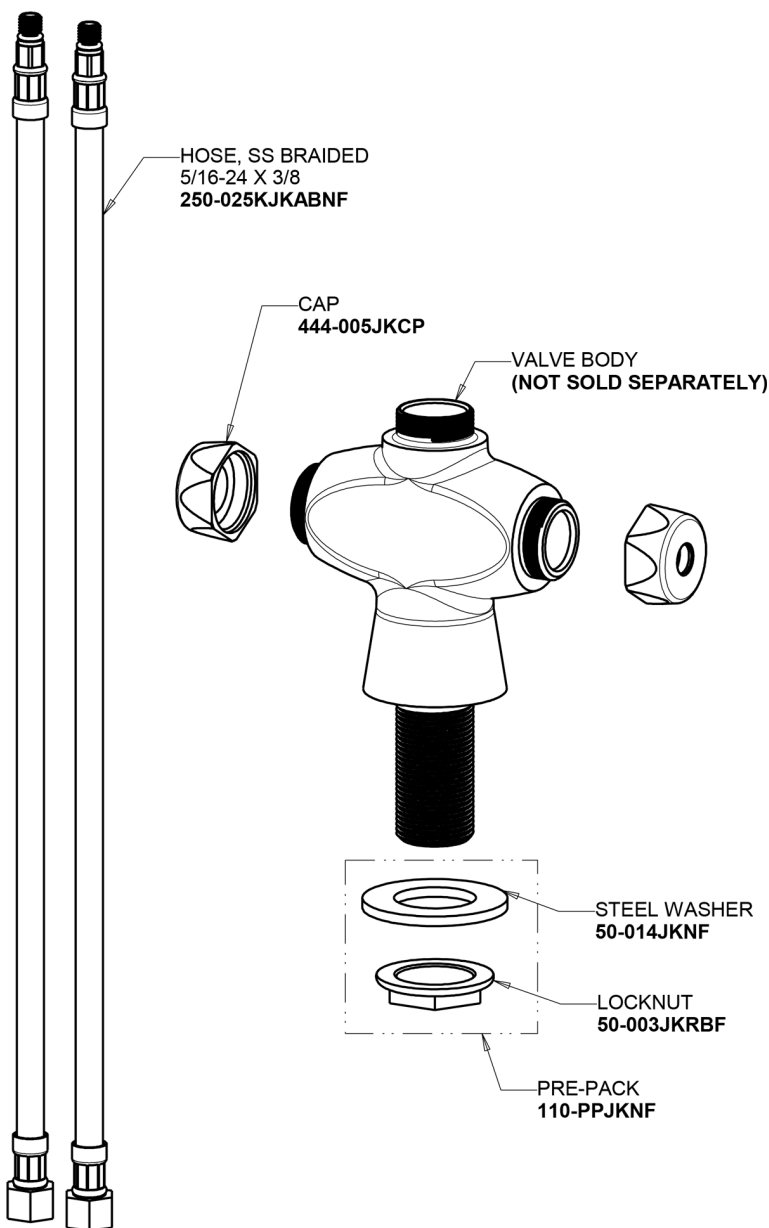

# Repair Parts

50-VPAABCP

Single-hole, deck-mounted manual sink faucet

## Base Parts:

## 5-1/4" Rigid / Swing Gooseneck Spout GN2AJKABCP