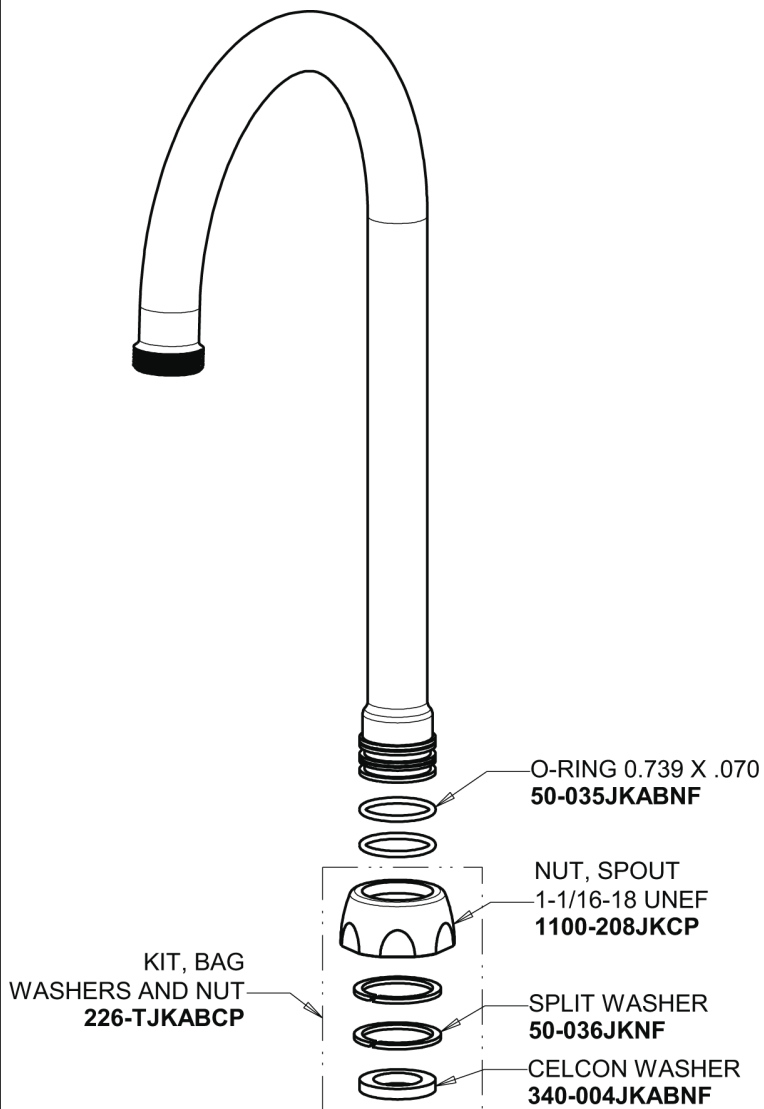

# Repair Parts

50-VPAABCP

Single-hole, deck-mounted manual sink faucet

## Base Parts:

## 5-1/4" Rigid / Swing Gooseneck Spout GN2AJKABCP