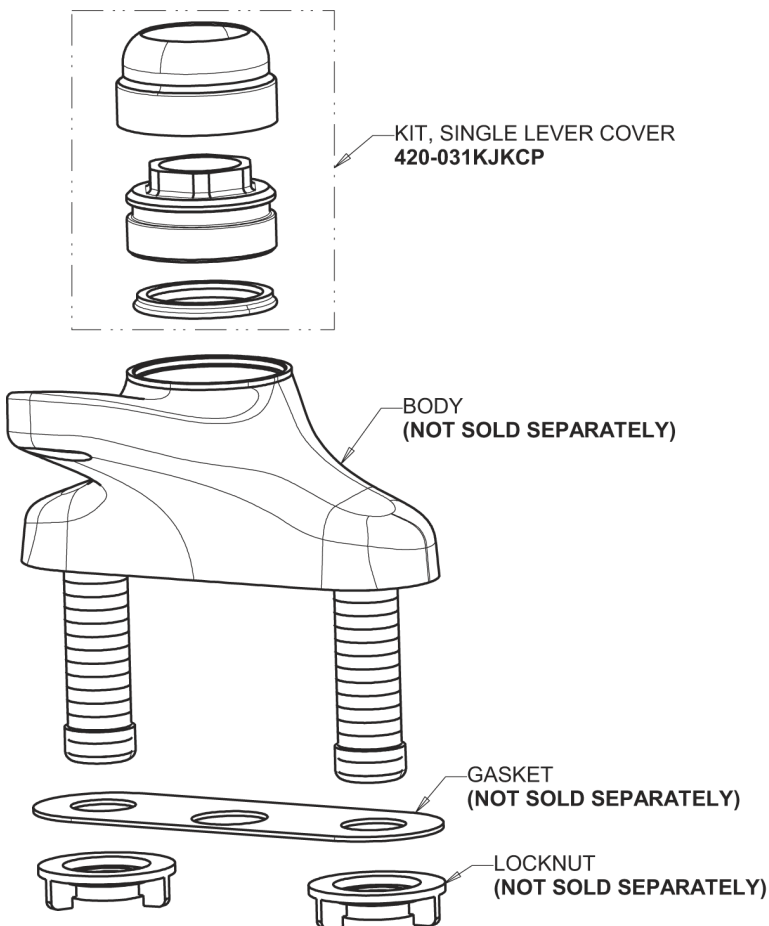

Repair Parts

420-ABCP

Deck-mounted manual faucet with 4" centers

CHICAGO FAUCETS®

Geberit Group

420 Series, 4" Centers

Base Parts:

4-1/4" Lever Handle 420-030KJKCP

1.5 GPM (5.7 L/min) Non-Aerating Laminar Outlet E37JKABCP

Ceramic Cartridge, Volume and Temperature Control 410-XJKABNF

For Technical Assistance:

Phone: 800-TEC-TRUE (832-8783)

Email: techsupport.us@chicagofaucets.com