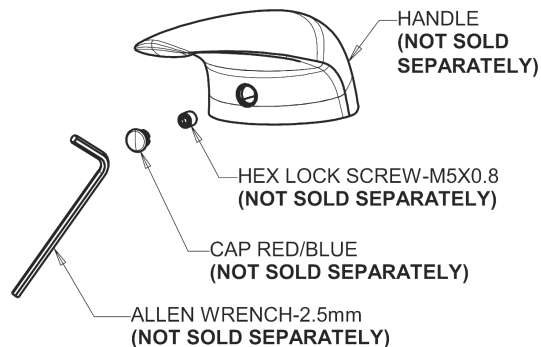

Repair Parts

420-ABCP

Deck-mounted manual faucet with 4" centers

CHICAGO FAUCETS®

Geberit Group

420 Series, 4" Centers

Base Parts:

4-1/4" Lever Handle 420-030KJKCP

1.5 GPM (5.7 L/min) Non-Aerating Laminar Outlet E37JKABCP

Ceramic Cartridge, Volume and Temperature Control 410-XJKABNF

For Technical Assistance:

Phone: 800-TEC-TRUE (832-8783)

Email: techsupport.us@chicagofaucets.com