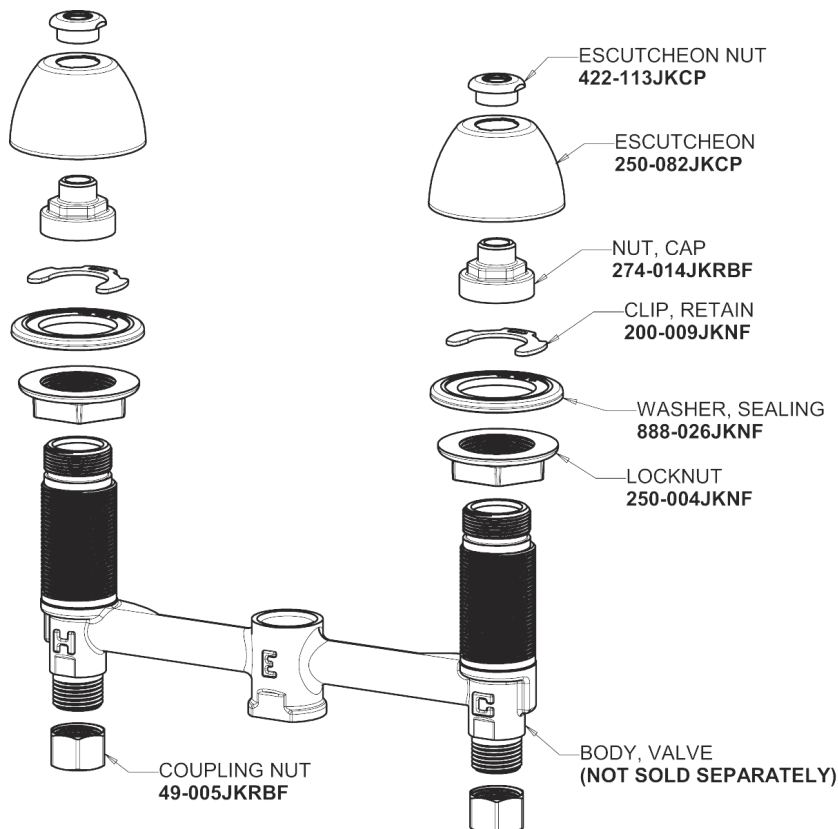

Repair Parts

405-LEHAB

Deck-mounted manual faucet with 8" centers

CHICAGO FAUCETS®

Geberit Group

Base Parts:

2.2 GPM (8.3 L/min) Soffflo Aerator
E12JKABCP

405 Series Spout 401-602KJKCP

Quatern Compression Cartridge (pair)
377-XTRHJKABNF (right)
377-XTLHJKABNF (left)

For Technical Assistance:

Phone: 800-TEC-TRUE (832-8783)

Email: techsupport.us@chicagofaucets.com

2100 South Clearwater Drive