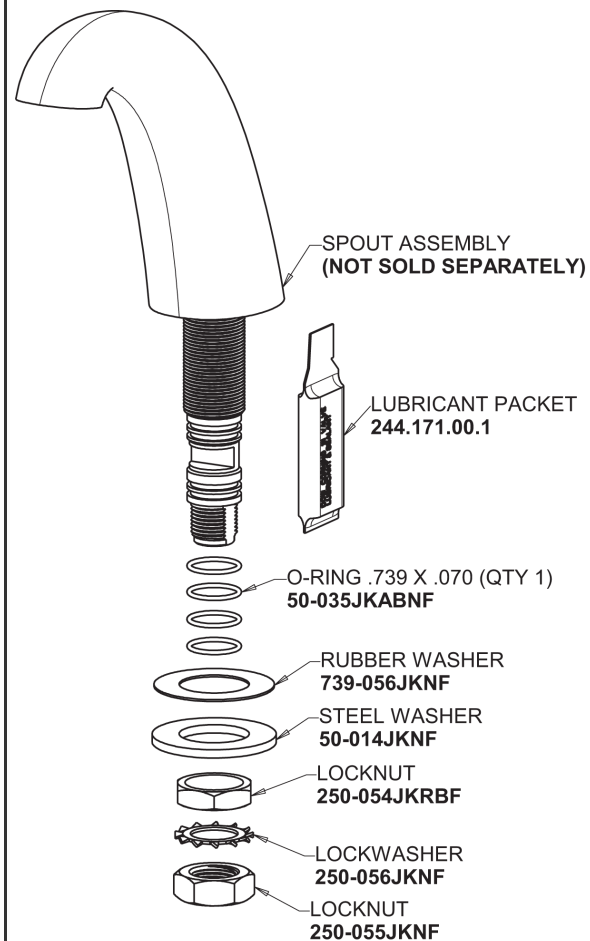

Repair Parts

405-LEHAB

Deck-mounted manual faucet with 8" centers

CHICAGO FAUCETS®

Geberit Group

Base Parts:

2.2 GPM (8.3 L/min) Soffflo Aerator
E12JKABCP

405 Series Spout 401-602KJKCP

Quatern Compression Cartridge (pair)
377-XTRHJKABNF (right)
377-XTLHJKABNF (left)

For Technical Assistance:

Phone: 800-TEC-TRUE (832-8783)

Email: techsupport.us@chicagofaucets.com

2100 South Clearwater Drive