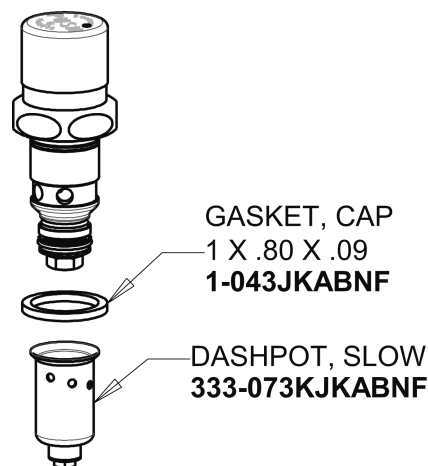

# Repair Parts

333-SLOLEOPSHAB

Deck-mounted metering faucet, single-hole, single-supply

## Base Parts:

## NAIAD Metering Cartridge, Slow Close, "PUSH" Index 333-XSLOPJKABNF