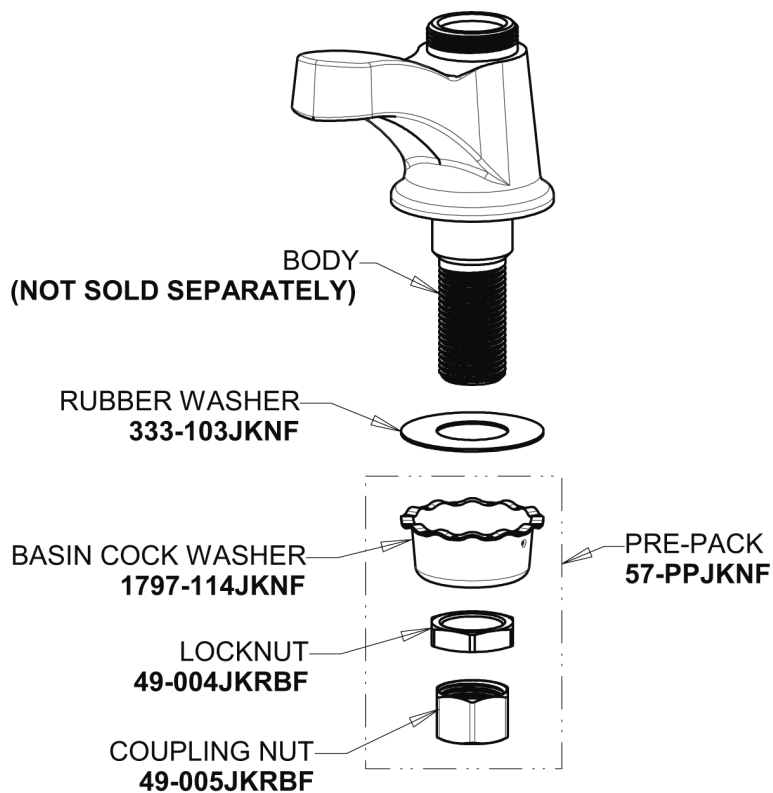

# Repair Parts

333-SLOLEOPSHAB

Deck-mounted metering faucet, single-hole, single-supply

## Base Parts: