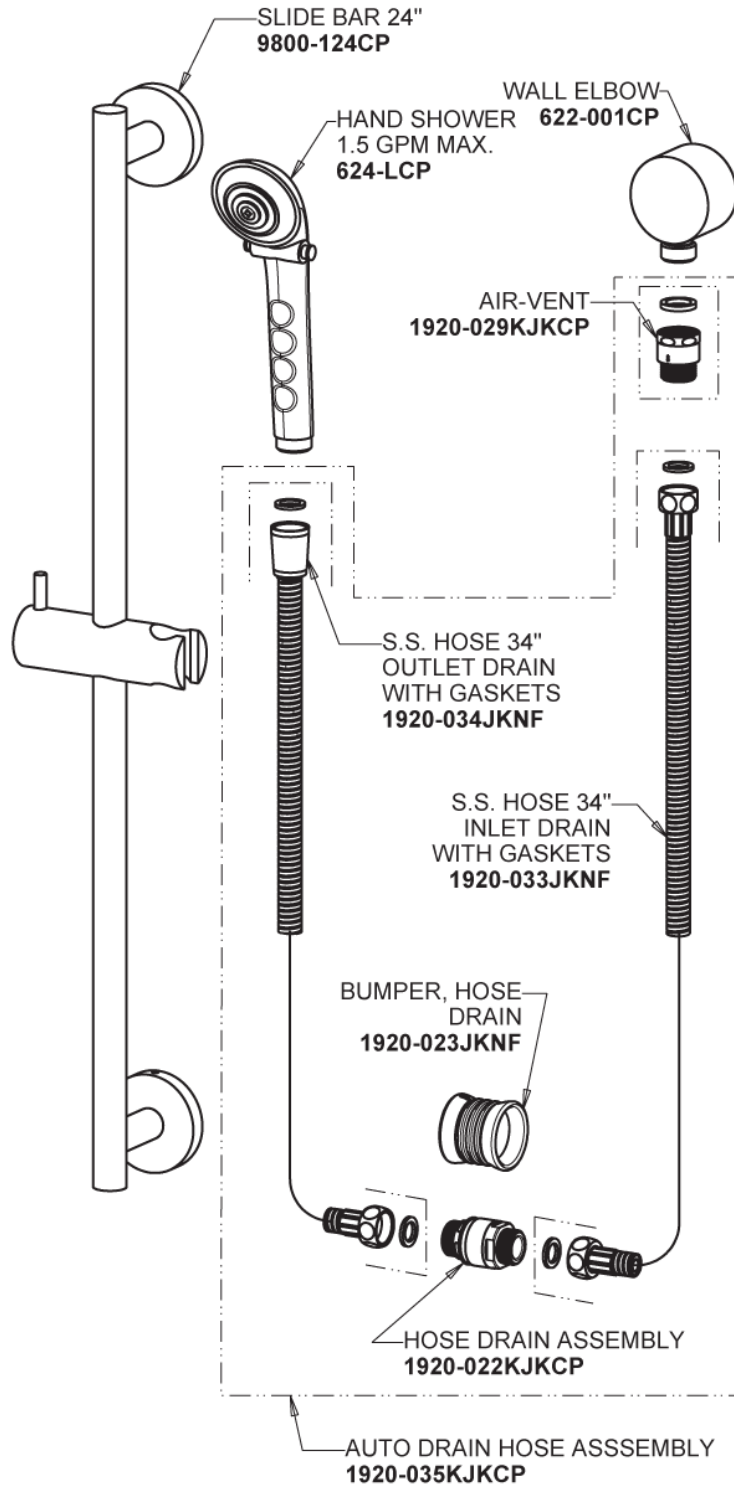

Repair Parts

151-LADCP

Auto-Drain™ hose and hand spray, 1.5 GPM, with 24" slide bar

CHICAGO FAUCETS®

Geberit Group

1.5 GPM Shower Hand Spray and Hose with Automatic Drain
151-LADCP

For Technical Assistance: