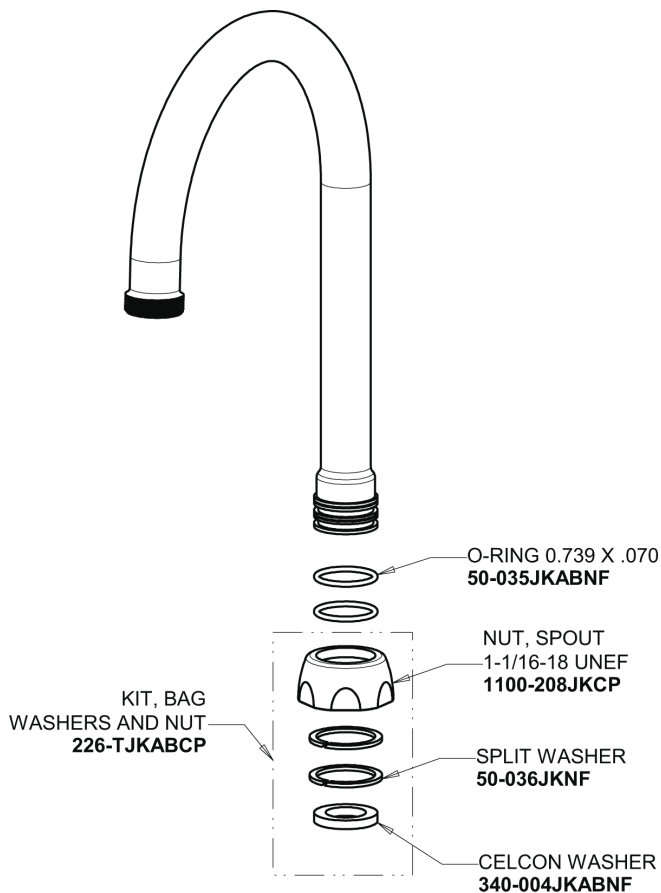

Repair Parts

116.981.AB.1T

Touch-free, programmable faucet with above-deck electronics

CHICAGO FAUCETS®

Geberit Group

HyTronic Base for Wall with User Temp Control

Base Parts:

Hose, 1/2" IPS x 3/8" COM x 24" L
243.705.AB.1

116.981.AB.1T

Touch-free, programmable faucet with above-deck electronics

CHICAGO FAUCETS®

Geberit Group

5-1/4" Rigid / Swing Gooseneck Spout GN2AH8JKABCP

1.5 GPM (5.7 L/min) Vandal Proof Non-Aerating Laminar Outlet E36VPJKABCP