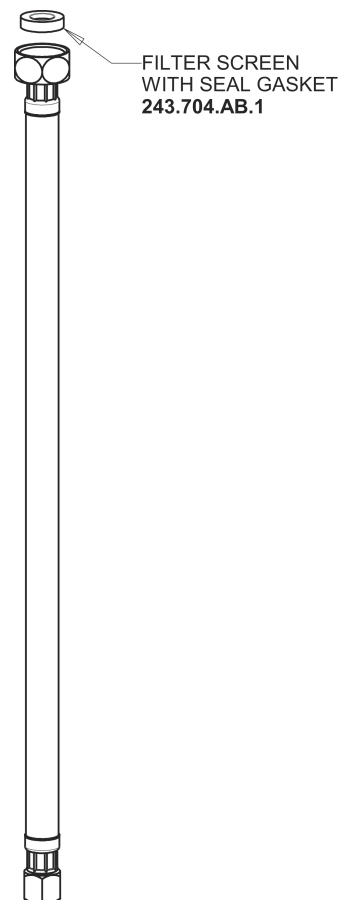

Repair Parts

116.981.AB.1T

Touch-free, programmable faucet with above-deck electronics

CHICAGO FAUCETS®

Geberit Group

HyTronic Base for Wall with User Temp Control

Base Parts:

Hose, 1/2" IPS x 3/8" COM x 24" L
243.705.AB.1

116.981.AB.1T

Touch-free, programmable faucet with above-deck electronics

CHICAGO FAUCETS®

Geberit Group

5-1/4" Rigid / Swing Gooseneck Spout GN2AH8JKABCP

1.5 GPM (5.7 L/min) Vandal Proof Non-Aerating Laminar Outlet E36VPJKABCP