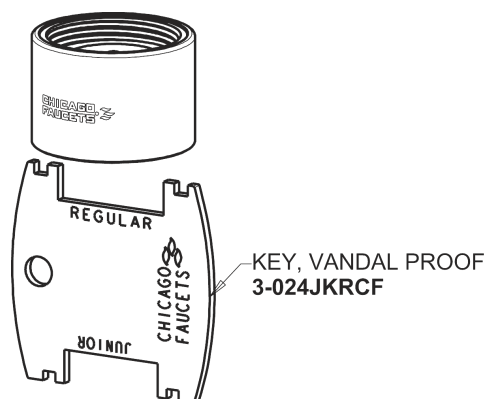

Repair Parts

116.981.AB.1T

Touch-free, programmable faucet with above-deck electronics

CHICAGO FAUCETS®

Geberit Group

HyTronic Base for Wall with User Temp Control

Base Parts:

Hose, 1/2" IPS x 3/8" COM x 24" L
243.705.AB.1

116.981.AB.1T

Touch-free, programmable faucet with above-deck electronics

CHICAGO FAUCETS®

Geberit Group

5-1/4" Rigid / Swing Gooseneck Spout GN2AH8JKABCP

1.5 GPM (5.7 L/min) Vandal Proof Non-Aerating Laminar Outlet E36VPJKABCP