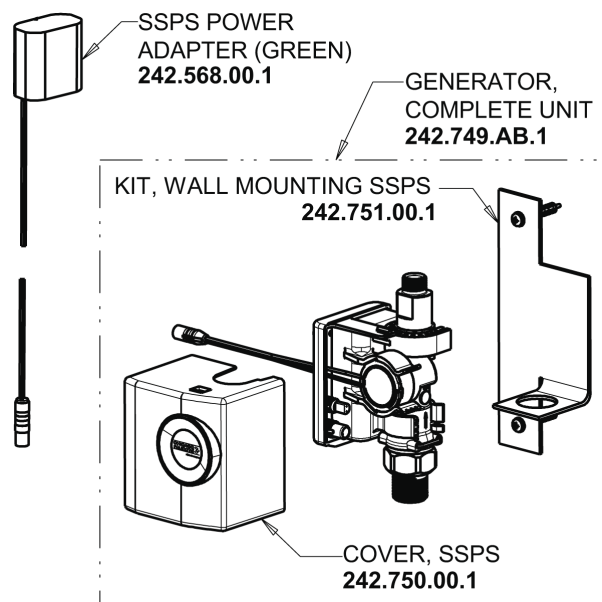

Self Sustaining Power System SSPS