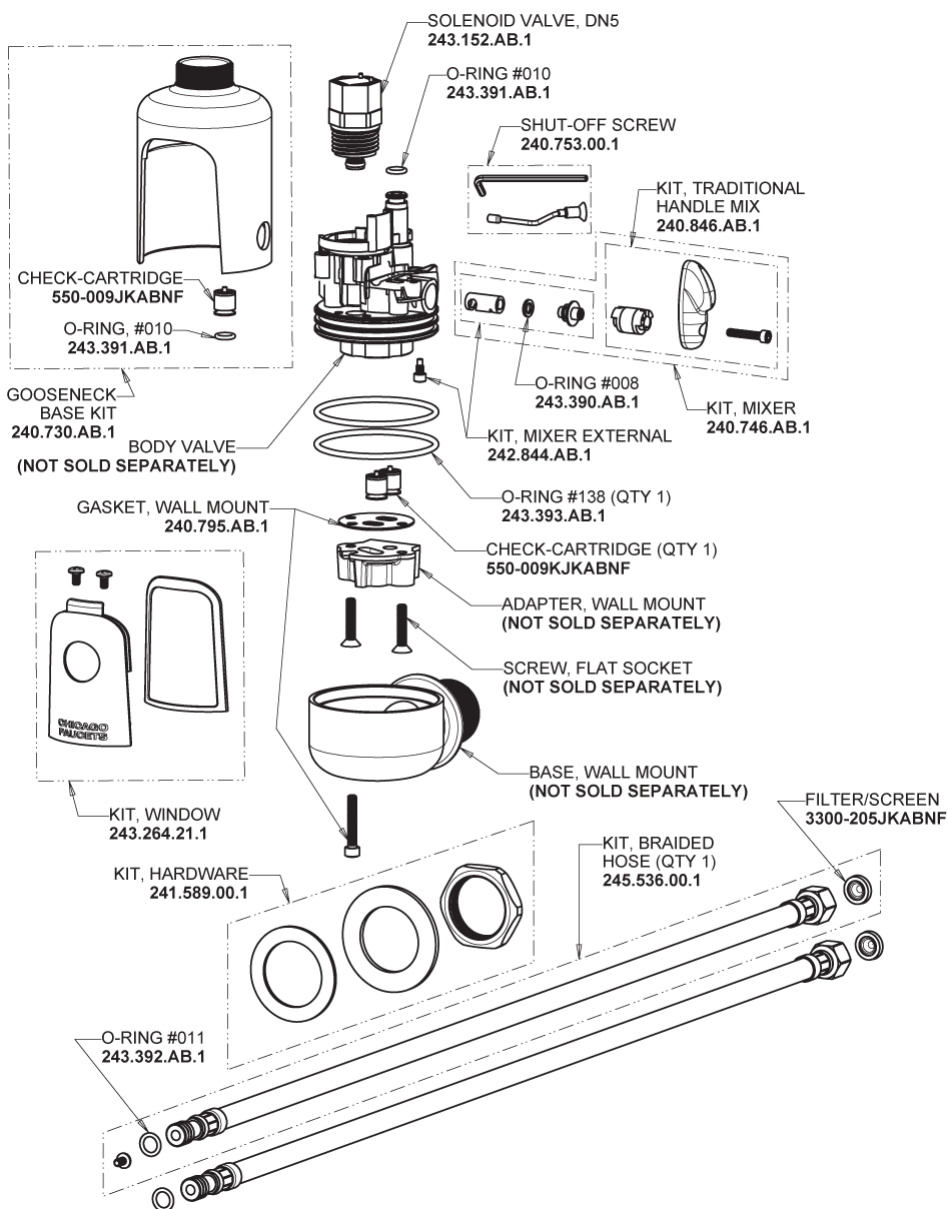

Repair Parts

116.981.AB.1T

Touch-free, programmable faucet with above-deck electronics

CHICAGO FAUCETS®

Geberit Group

HyTronic Base for Wall with User Temp Control

Base Parts:

Hose, 1/2" IPS x 3/8" COM x 24" L
243.705.AB.1

116.981.AB.1T

Touch-free, programmable faucet with above-deck electronics

CHICAGO FAUCETS®

Geberit Group

5-1/4" Rigid / Swing Gooseneck Spout GN2AH8JKABCP

1.5 GPM (5.7 L/min) Vandal Proof Non-Aerating Laminar Outlet E36VPJKABCP