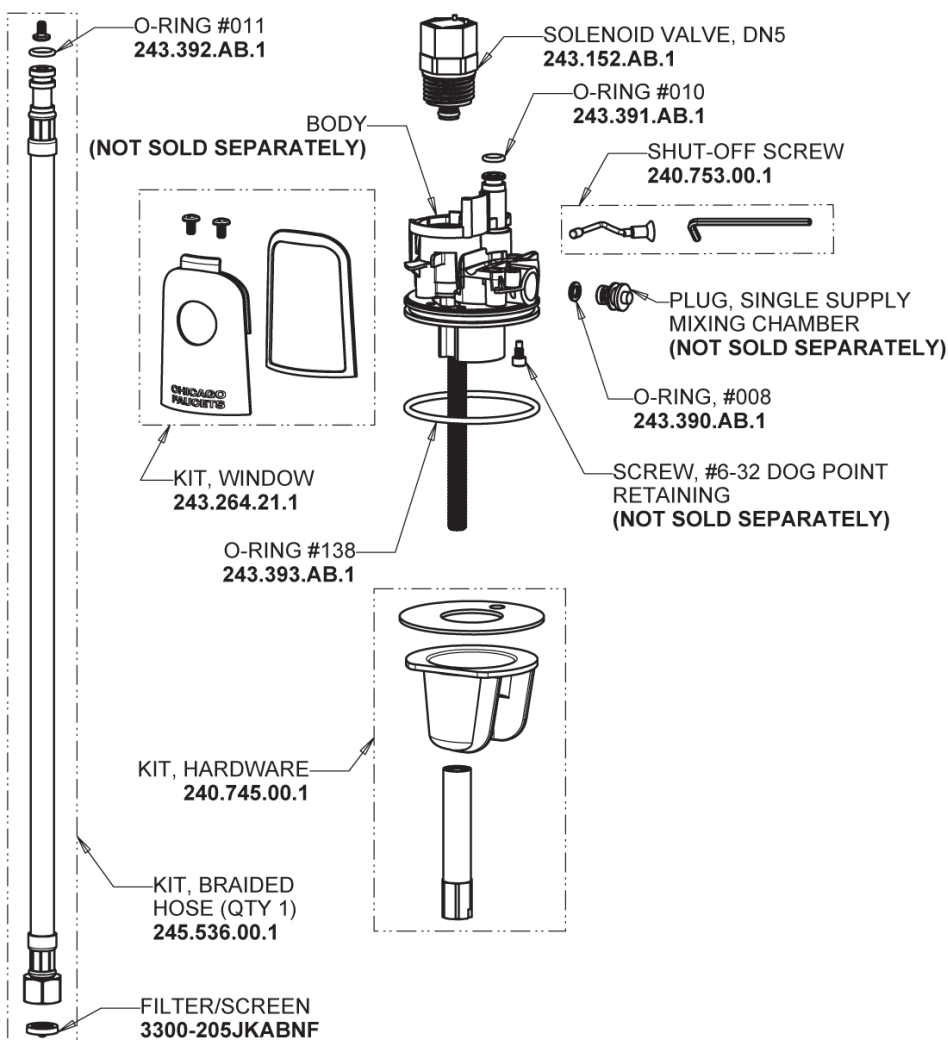

Repair Parts

116.967.AB.1T

Touch-free, programmable faucet with above-deck electronics

CHICAGO FAUCETS®

Geberit Group

HyTronic Base, No Mixer

Base Parts:

Hose, 1/2" IPS x 3/8" COM x 24" L
243.705.AB.1

116.967.AB.1T

Touch-free, programmable faucet with above-deck electronics

CHICAGO FAUCETS®

Geberit Group

HyTronic Curve Spout
242.753.AB.1

CHECK-CARTRIDGE
550-009KJKABNF

O-RING #010
243.391.AB.1

0.5 GPM (1.9 L/min) Vandal Proof Econo-Flo Non-Aerating
Spray
E2805JKABCP