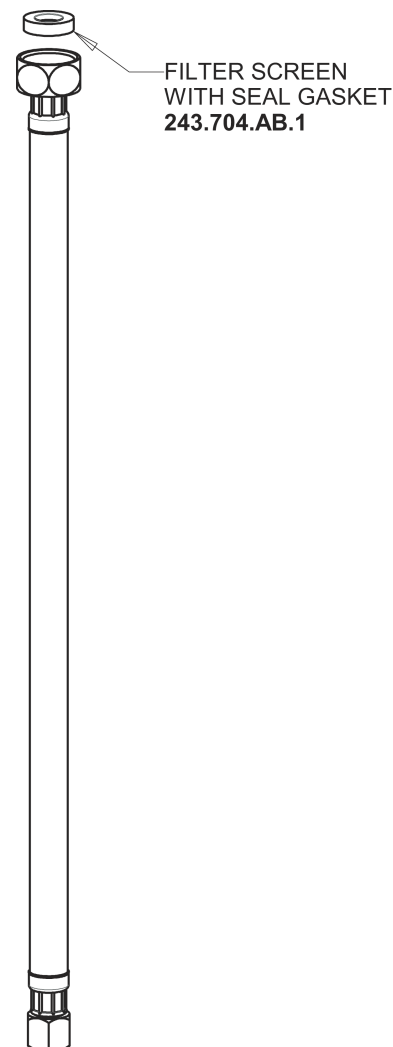

Repair Parts

116.967.AB.1T

Touch-free, programmable faucet with above-deck electronics

CHICAGO FAUCETS®

Geberit Group

HyTronic Base, No Mixer

Base Parts:

Hose, 1/2" IPS x 3/8" COM x 24" L
243.705.AB.1

116.967.AB.1T

Touch-free, programmable faucet with above-deck electronics

CHICAGO FAUCETS®

Geberit Group

HyTronic Curve Spout
242.753.AB.1

CHECK-CARTRIDGE
550-009KJKABNF

O-RING #010
243.391.AB.1

0.5 GPM (1.9 L/min) Vandal Proof Econo-Flo Non-Aerating
Spray
E2805JKABCP