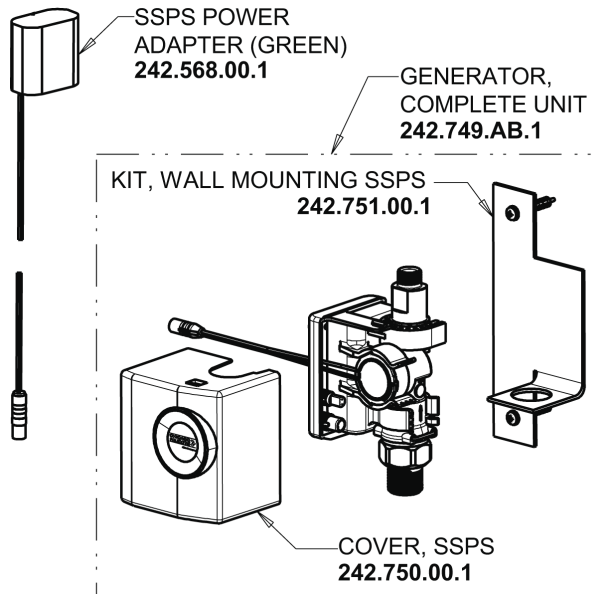

Repair Parts

116.967.AB.1T

Touch-free, programmable faucet with above-deck electronics

CHICAGO FAUCETS®

Geberit Group

HyTronic Curve Spout
242.753.AB.1

CHECK-CARTRIDGE
550-009KJKABNF

O-RING #010
243.391.AB.1

0.5 GPM (1.9 L/min) Vandal Proof Econo-Flo Non-Aerating
Spray
E2805JKABCP

VANDAL PROOF KEY
3-024JKRCF

Self Sustaining Power System
SSPS

242.165.AB.1

Electronic Module
242.433.00.1T

For Technical Assistance:

Phone: 800-TEC-TRUE (832-8783)

Email: techsupport.us@chicagofaucets.com

2100 South Clearwater Drive
Des Plaines, IL 60018
Phone: 847-803-5000
chicagofaucets.com