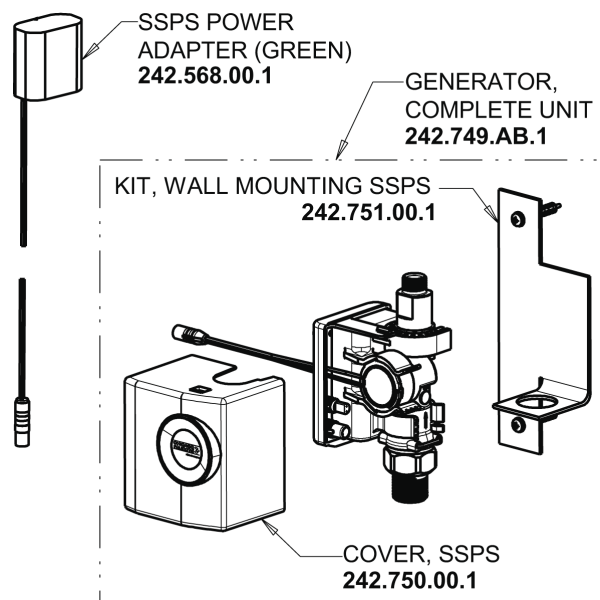

Repair Parts

116.965.AB.1T

Touch-free, programmable faucet with above-deck electronics

CHICAGO FAUCETS®

Geberit Group

Base Parts:

Hose, 1/2" IPS x 3/8" COM x 24" L
243.705.AB.1

For Technical Assistance:

Touch-free, programmable faucet with above-deck electronics

CHICAGO FAUCETS®

Geberit Group

5-1/4" Rigid/Swing Gooseneck Spout with Flow Control GN2H8FCJKABCP

242.165.AB.1

Self Sustaining Power System SSPS

Electronic Module 242.433.00.1T