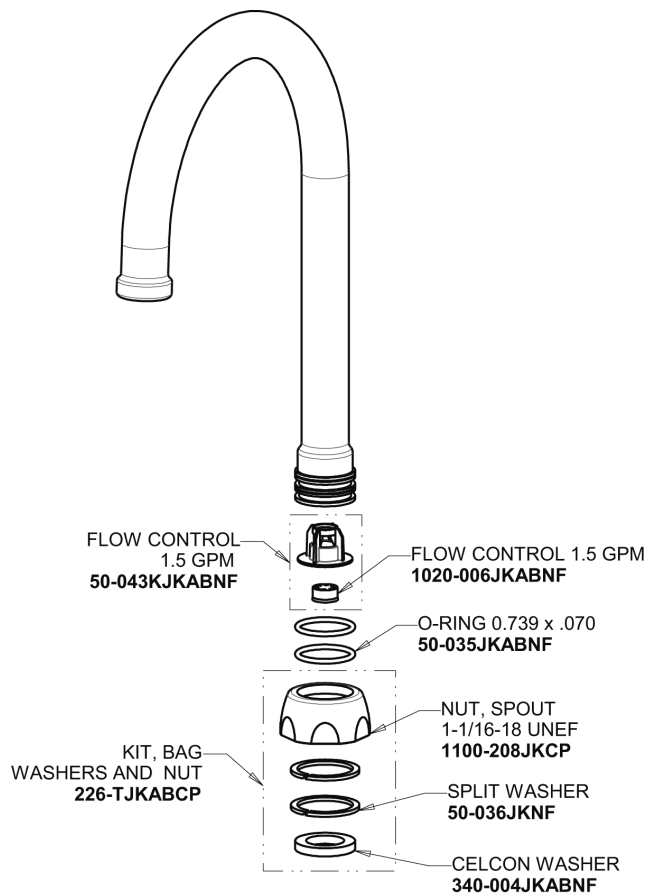

Repair Parts

116.965.AB.1T

Touch-free, programmable faucet with above-deck electronics

CHICAGO FAUCETS®

Geberit Group

Base Parts:

Hose, 1/2" IPS x 3/8" COM x 24" L
243.705.AB.1

For Technical Assistance:

Touch-free, programmable faucet with above-deck electronics

CHICAGO FAUCETS®

Geberit Group

5-1/4" Rigid/Swing Gooseneck Spout with Flow Control GN2H8FCJKABCP

242.165.AB.1

Self Sustaining Power System SSPS

Electronic Module 242.433.00.1T