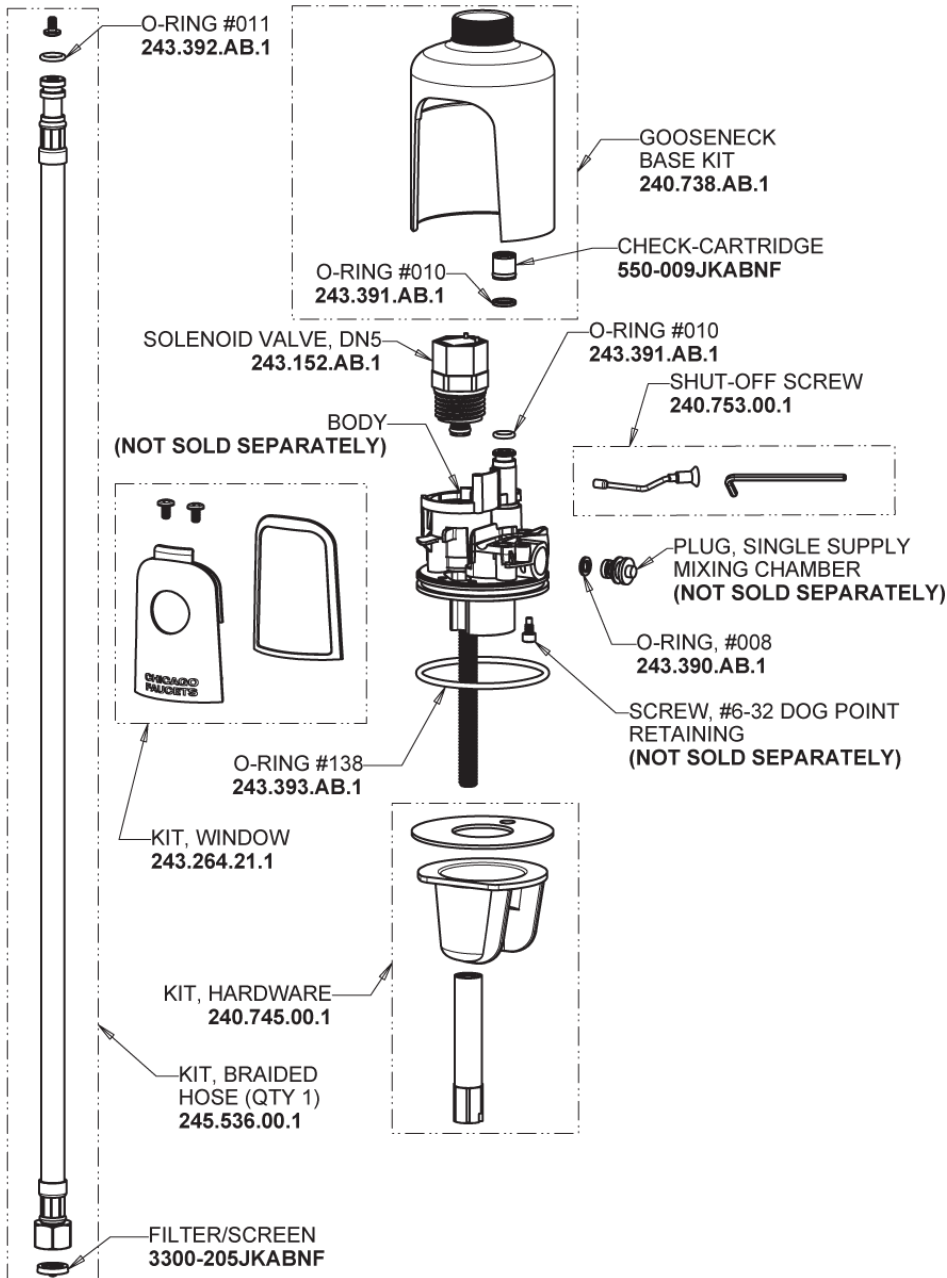

Repair Parts

116.965.AB.1T

Touch-free, programmable faucet with above-deck electronics

CHICAGO FAUCETS®

Geberit Group

Base Parts:

Hose, 1/2" IPS x 3/8" COM x 24" L
243.705.AB.1

For Technical Assistance:

Touch-free, programmable faucet with above-deck electronics

CHICAGO FAUCETS®

Geberit Group

5-1/4" Rigid/Swing Gooseneck Spout with Flow Control GN2H8FCJKABCP

242.165.AB.1

Self Sustaining Power System SSPS

Electronic Module 242.433.00.1T