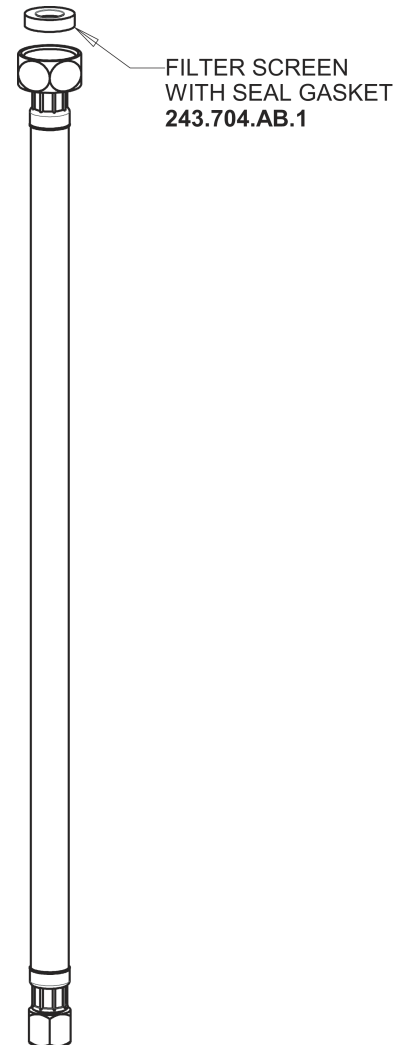

Repair Parts

116.965.AB.1T

Touch-free, programmable faucet with above-deck electronics

CHICAGO FAUCETS®

Geberit Group

Base Parts:

Hose, 1/2" IPS x 3/8" COM x 24" L
243.705.AB.1

For Technical Assistance:

Touch-free, programmable faucet with above-deck electronics

CHICAGO FAUCETS®

Geberit Group

5-1/4" Rigid/Swing Gooseneck Spout with Flow Control GN2H8FCJKABCP

242.165.AB.1

Self Sustaining Power System SSPS

Electronic Module 242.433.00.1T