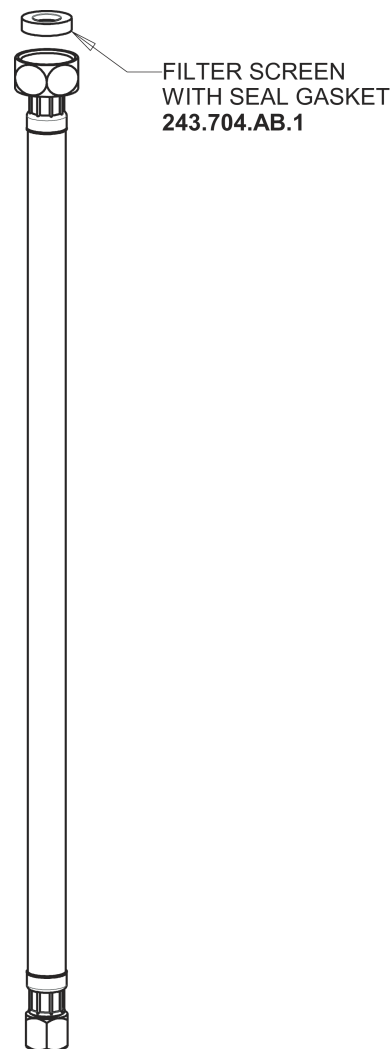

Repair Parts

116.963.AB.1T

Touch-free, programmable faucet with above-deck electronics

CHICAGO FAUCETS®

Geberit Group

Base Parts:

Hose, 1/2" IPS x 3/8" COM x 24" L
243.705.AB.1

For Technical Assistance:

Touch-free, programmable faucet with above-deck electronics

CHICAGO FAUCETS®

Geberit Group

5-1/4" Rigid / Swing Gooseneck Spout GN2AH8JKABCP

O-RING 0.739 X .070
50-035JKABNF

NUT, SPOUT
1-1/16-18 UNEF
1100-208JKCP