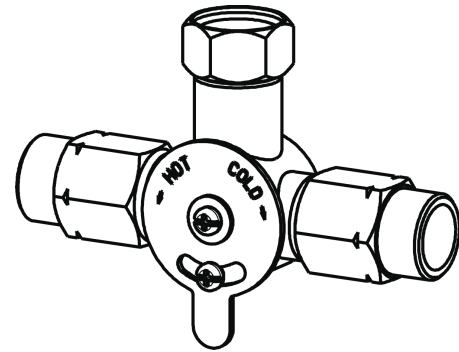

242.165.AB.1

Electronic Module 242.433.00.1T