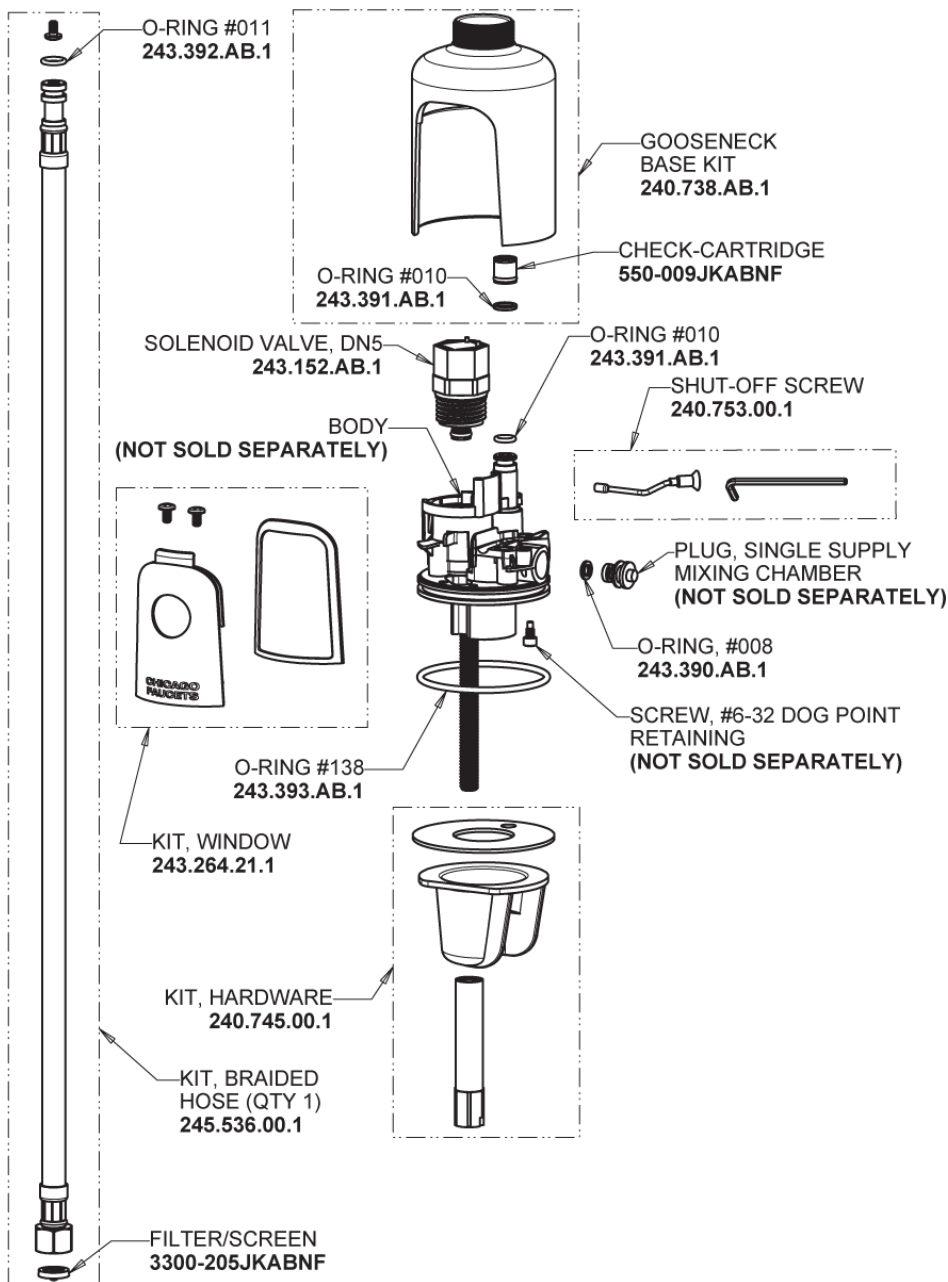

Repair Parts

116.963.AB.1T

Touch-free, programmable faucet with above-deck electronics

CHICAGO FAUCETS®

Geberit Group

Base Parts:

Hose, 1/2" IPS x 3/8" COM x 24" L
243.705.AB.1

For Technical Assistance:

Touch-free, programmable faucet with above-deck electronics

CHICAGO FAUCETS®

Geberit Group

5-1/4" Rigid / Swing Gooseneck Spout GN2AH8JKABCP

O-RING 0.739 X .070
50-035JKABNF

NUT, SPOUT
1-1/16-18 UNEF
1100-208JKCP

SPLIT WASHER
50-036JKNF

CELCON WASHER
340-004JKABNF

KIT, BAG
WASHERS AND NUT
226-TJKABCP

0.5 GPM (1.9 L/min) Vandal Proof Non-Aerating Spray Outlet E2805-5JKABCP

KEY, VANDAL PROOF
3-024JKRCF

Self Sustaining Power System SSPS