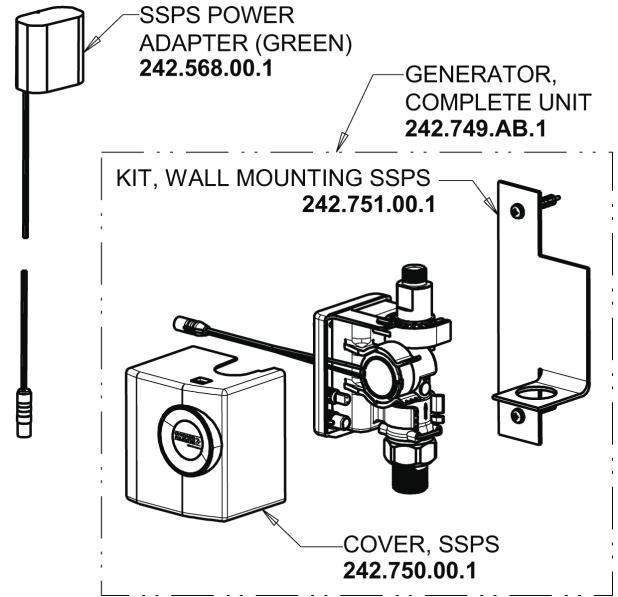

SPLIT WASHER
50-036JKNF

CELCON WASHER
340-004JKABNF

KIT, BAG
WASHERS AND NUT
226-TJKABCP

0.5 GPM (1.9 L/min) Vandal Proof Non-Aerating Spray Outlet E2805-5JKABCP

KEY, VANDAL PROOF
3-024JKRCF

Self Sustaining Power System SSPS