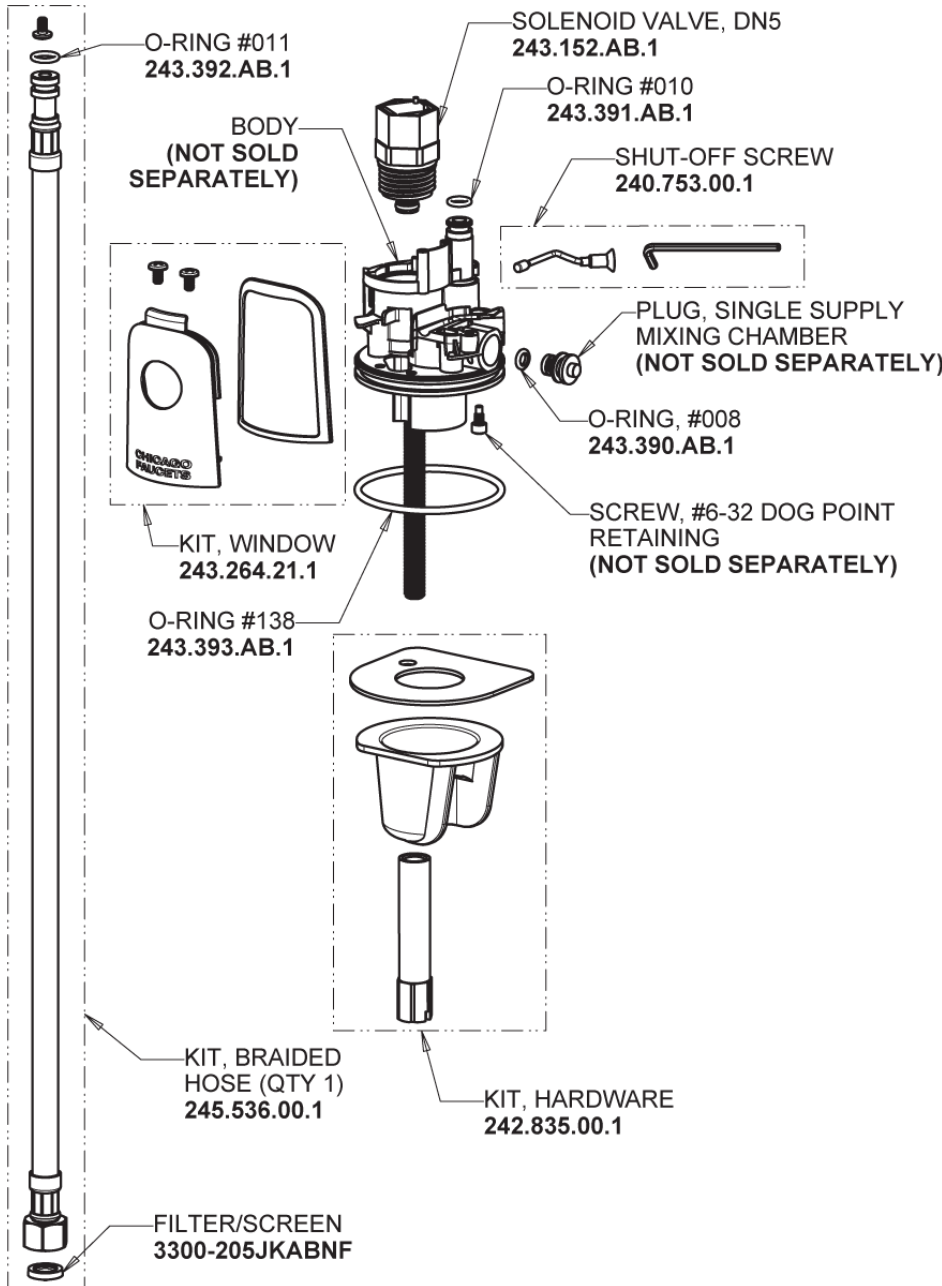

Repair Parts

116.958.AB.1T

Touch-free, programmable faucet with above-deck electronics

CHICAGO FAUCETS®

Geberit Group

Base Parts:

Hose, 1/2" IPS x 3/8" COM x 24" L
243.705.AB.1

For Technical Assistance:

Touch-free, programmable faucet with above-deck electronics

CHICAGO FAUCETS®

Geberit Group

HyTronic Edge Spout
242.754.AB.1

CHECK-CARTRIDGE
550-009KJKABNF

O-RING, #010
243.391.AB.1

0.5 GPM (1.9 L/min) Vandal Proof Econo-Flo Non-Aerating
Spray
E2805JKABCP