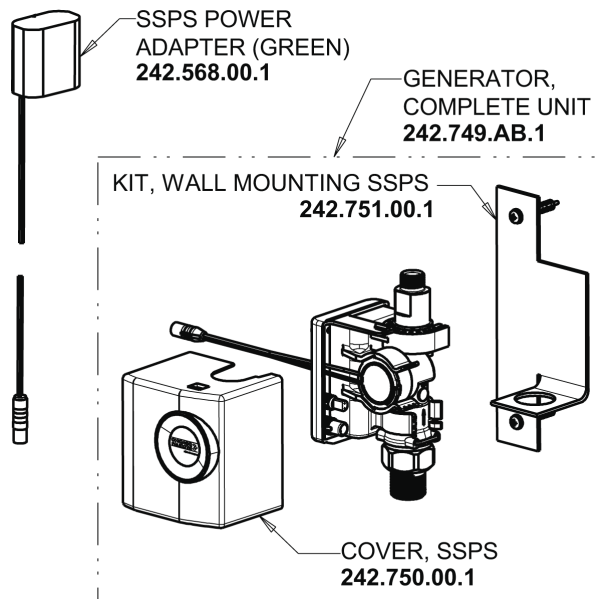

Repair Parts

116.958.AB.1T

Touch-free, programmable faucet with above-deck electronics

CHICAGO FAUCETS®

Geberit Group

HyTronic Edge Spout
242.754.AB.1

CHECK-CARTRIDGE
550-009KJKABNF

O-RING, #010
243.391.AB.1

0.5 GPM (1.9 L/min) Vandal Proof Econo-Flo Non-Aerating
Spray
E2805JKABCP

VANDAL PROOF KEY
3-024JKRCF

Self Sustaining Power System
SSPS

Electronic Module
242.433.00.1T

For Technical Assistance:

Phone: 800-TEC-TRUE (832-8783)

Email: techsupport.us@chicagofaucets.com

2100 South Clearwater Drive
Des Plaines, IL 60018
Phone: 847-803-5000
chicagofaucets.com