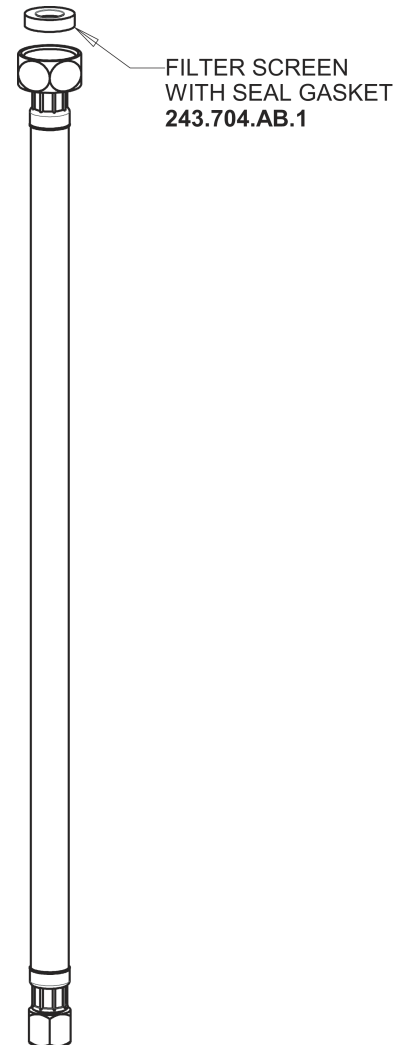

Repair Parts

116.958.AB.1T

Touch-free, programmable faucet with above-deck electronics

CHICAGO FAUCETS®

Geberit Group

Base Parts:

Hose, 1/2" IPS x 3/8" COM x 24" L
243.705.AB.1

For Technical Assistance:

Touch-free, programmable faucet with above-deck electronics

CHICAGO FAUCETS®

Geberit Group

HyTronic Edge Spout
242.754.AB.1

CHECK-CARTRIDGE
550-009KJKABNF

O-RING, #010
243.391.AB.1

0.5 GPM (1.9 L/min) Vandal Proof Econo-Flo Non-Aerating
Spray
E2805JKABCP