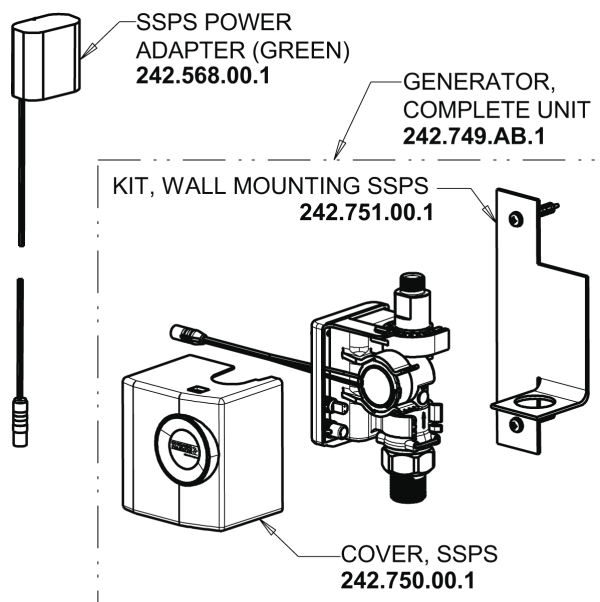

Repair Parts

116.957.AB.1T

Touch-free, programmable faucet with above-deck electronics

CHICAGO FAUCETS®

Geberit Group

HyTronic Curve Spout
242.753.AB.1

Self Sustaining Power System
SSPS

0.5 GPM (1.9 L/min) Vandal Proof Econo-Flo Non-Aerating
Spray
E2805JKABCP

Electronic Module
242.433.00.1T

For Technical Assistance:

Phone: 800-TEC-TRUE (832-8783)

Email: techsupport.us@chicagofaucets.com

2100 South Clearwater Drive
Des Plaines, IL 60018
Phone: 847-803-5000
chicagofaucets.com