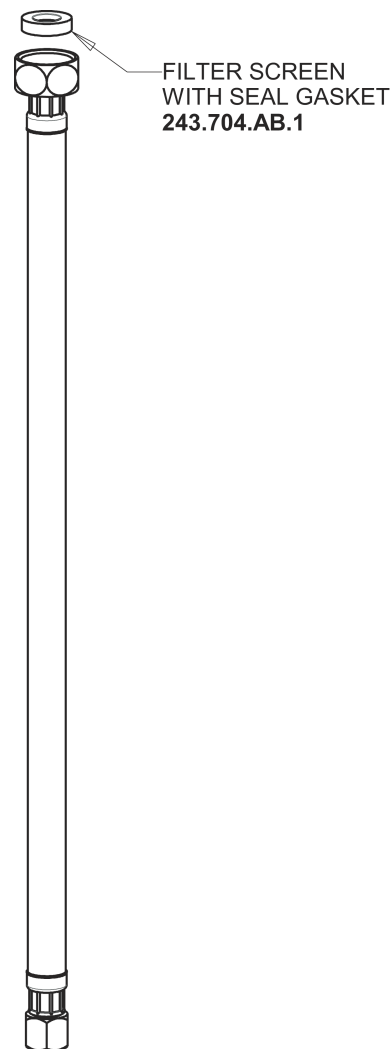

# Repair Parts

116.957.AB.1T

Touch-free, programmable faucet with above-deck electronics

## Base Parts:

Hose, 1/2" IPS x 3/8" COM x 24" L  
243.705.AB.1