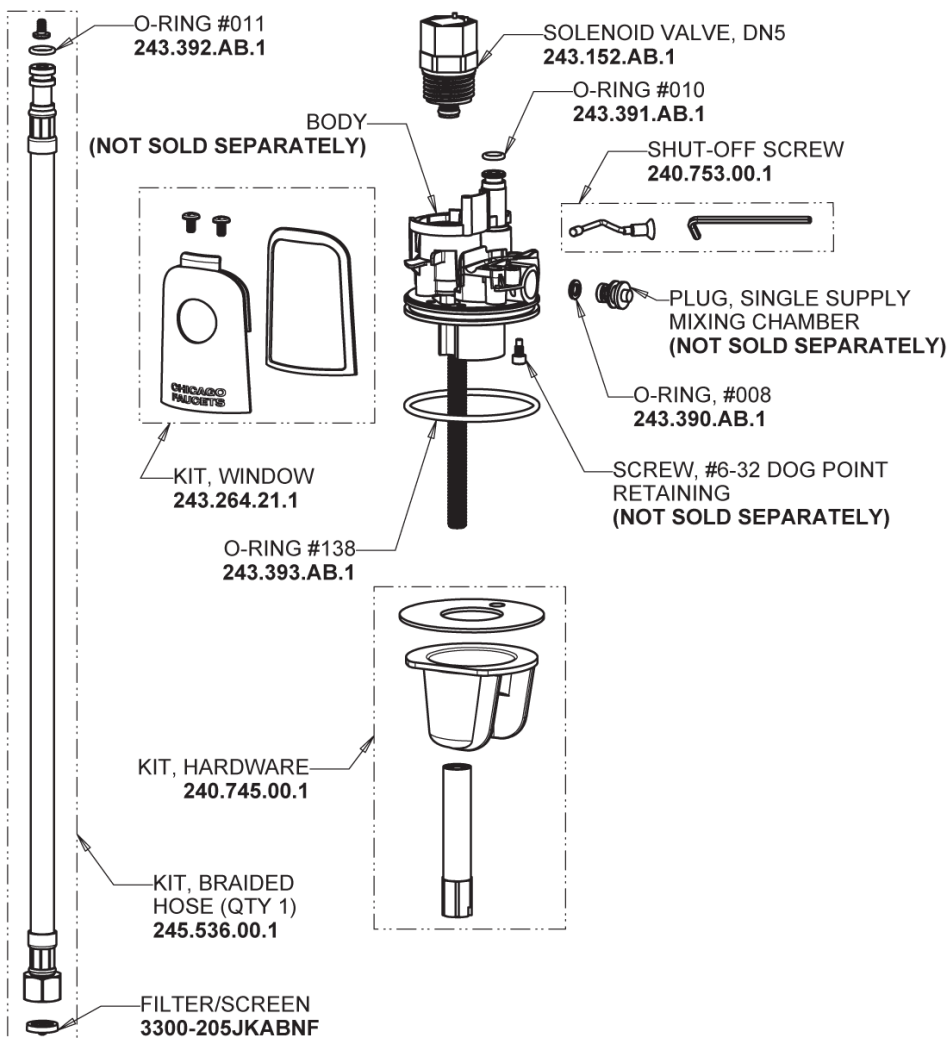

# Repair Parts

116.957.AB.1T

Touch-free, programmable faucet with above-deck electronics

## Base Parts:

Hose, 1/2" IPS x 3/8" COM x 24" L  
243.705.AB.1