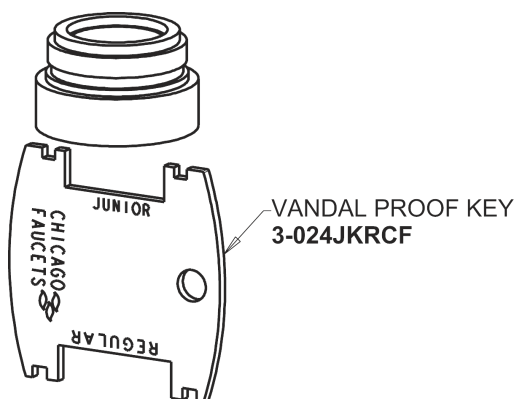

## Base Parts:

Hose, 1/2" IPS x 3/8" COM x 24" L  
243.705.AB.1

# CHICAGO FAUCETS®

Geberit Group

HyTronic Curve Spout  
242.753.AB.1

Self Sustaining Power System  
SSPS

0.5 GPM (1.9 L/min) Vandal Proof Econo-Flo Non-Aerating  
Spray  
E2805JKABCP

Electronic Module  
242.433.00.1T