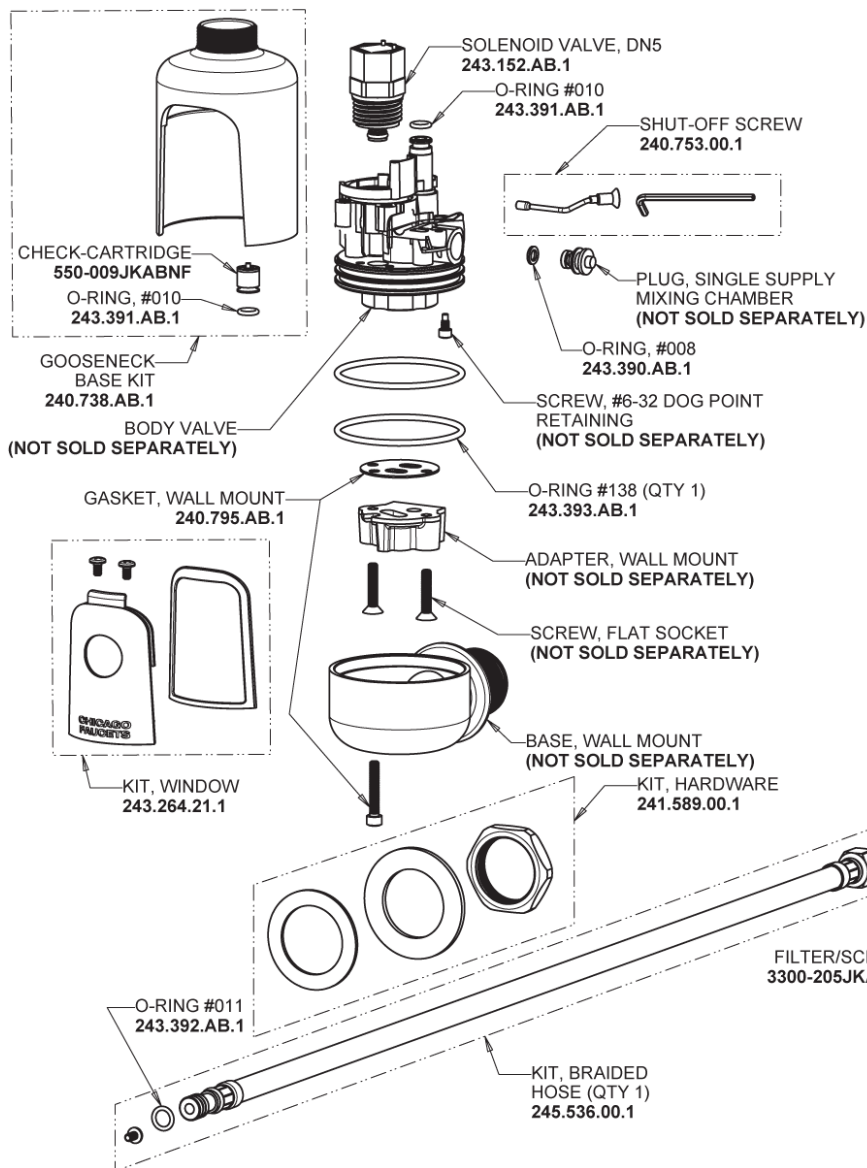

# Repair Parts

116.954.AB.1T

Touch-free, programmable faucet with above-deck electronics

## Base Parts:

Hose, 1/2" IPS x 3/8" COM x 24" L  
243.705.AB.1