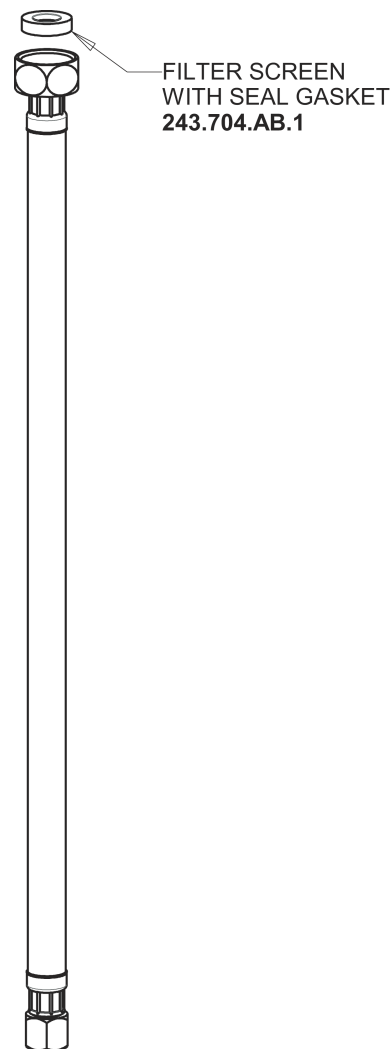

# Repair Parts

116.954.AB.1T

Touch-free, programmable faucet with above-deck electronics

## Base Parts:

Hose, 1/2" IPS x 3/8" COM x 24" L  
243.705.AB.1