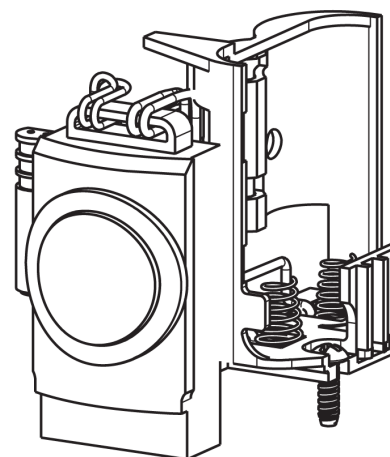

Electronic Module 242.433.00.1T

For Technical Assistance:

Phone: 800-TEC-TRUE (832-8783)

Email: techsupport.us@chicagofaucets.com

2100 South Clearwater Drive

Des Plaines, IL 60018

Phone: 847-803-5000

chicagofaucets.com