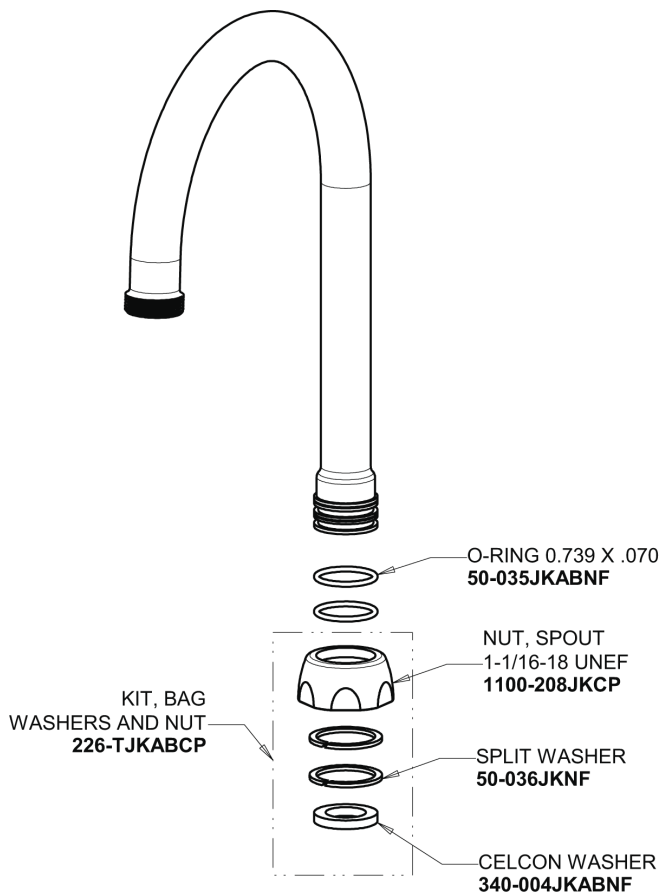

## Base Parts:

Hose, 1/2" IPS x 3/8" COM x 24" L  
243.705.AB.1

# Repair Parts

116.954.AB.1T

Touch-free, programmable faucet with above-deck electronics

## 5-1/4" Rigid / Swing Gooseneck Spout GN2AH8JKABCP