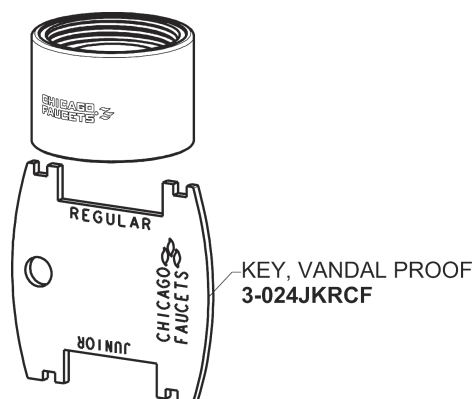

Repair Parts

116.954.AB.1T

Touch-free, programmable faucet with above-deck electronics

CHICAGO FAUCETS®

Geberit Group

5-1/4" Rigid / Swing Gooseneck Spout GN2AH8JKABCP

0.5 GPM (1.9 L/min) Vandal Proof Non-Aerating Spray Outlet E2805-5JKABCP

Self Sustaining Power System SSPS

Electronic Module 242.433.00.1T

For Technical Assistance:

Phone: 800-TEC-TRUE (832-8783)

Email: techsupport.us@chicagofaucets.com

2100 South Clearwater Drive

Des Plaines, IL 60018

Phone: 847-803-5000

chicagofaucets.com