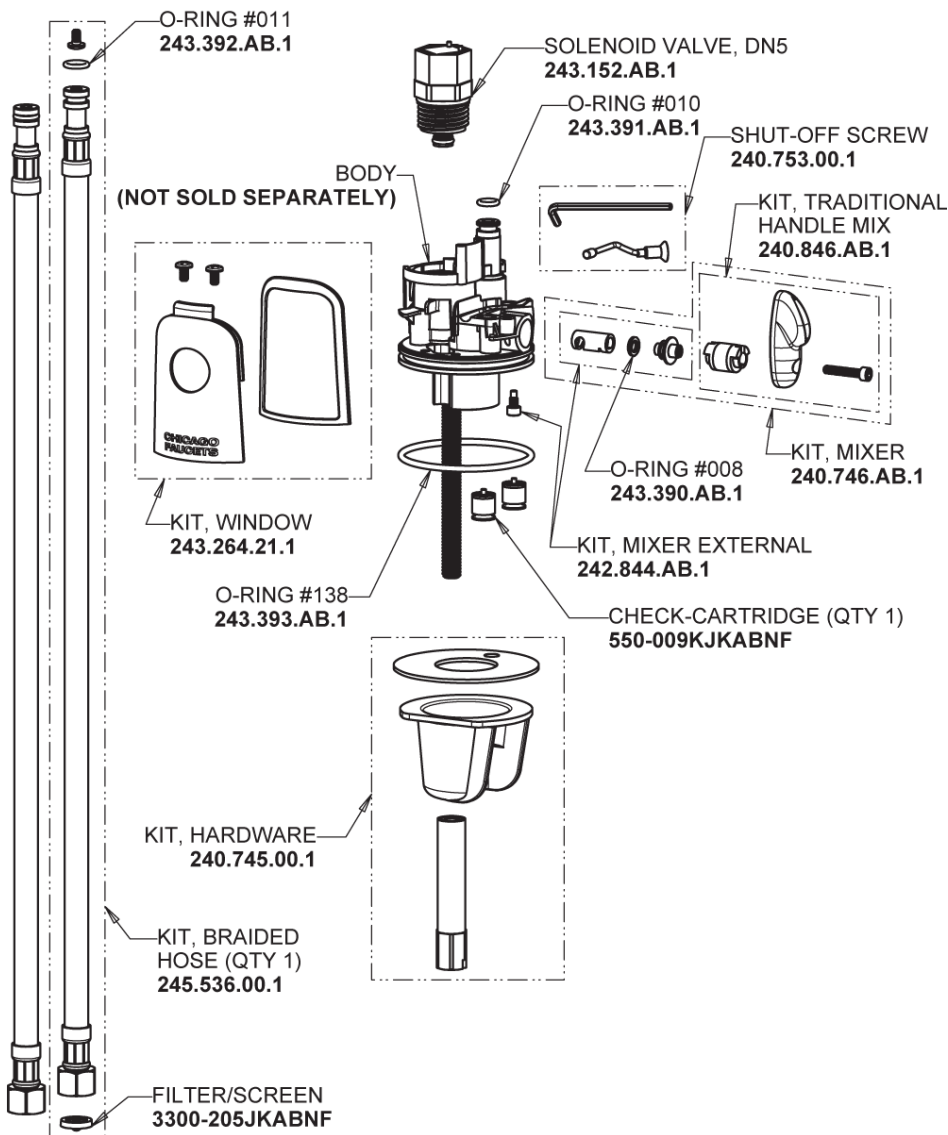

Repair Parts

116.942.AB.1T

Touch-free, programmable faucet with above-deck electronics

CHICAGO FAUCETS®

Geberit Group

HyTronic Base with User Temp Control

Base Parts:

Hose, 1/2" IPS x 3/8" COM x 24" L
243.705.AB.1

116.942.AB.1T

Touch-free, programmable faucet with above-deck electronics

CHICAGO FAUCETS®

Geberit Group

HyTronic Contemporary Spout
240.728.AB.1

1.5 GPM (5.7 L/min) Vandal Proof Non-Aerating Laminar
Outlet
E37VPJKABCP