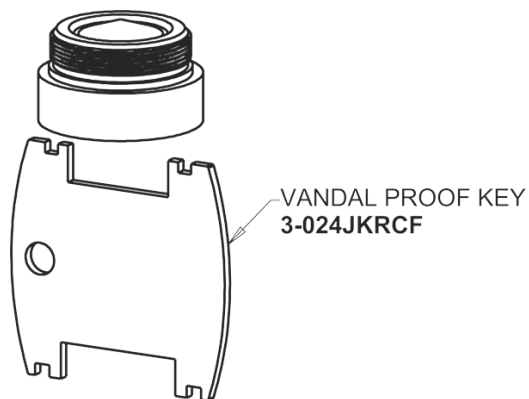

Repair Parts

116.942.AB.1T

Touch-free, programmable faucet with above-deck electronics

CHICAGO FAUCETS®

Geberit Group

HyTronic Base with User Temp Control

Base Parts:

Hose, 1/2" IPS x 3/8" COM x 24" L
243.705.AB.1

116.942.AB.1T

Touch-free, programmable faucet with above-deck electronics

CHICAGO FAUCETS®

Geberit Group

HyTronic Contemporary Spout
240.728.AB.1

1.5 GPM (5.7 L/min) Vandal Proof Non-Aerating Laminar
Outlet
E37VPJKABCP