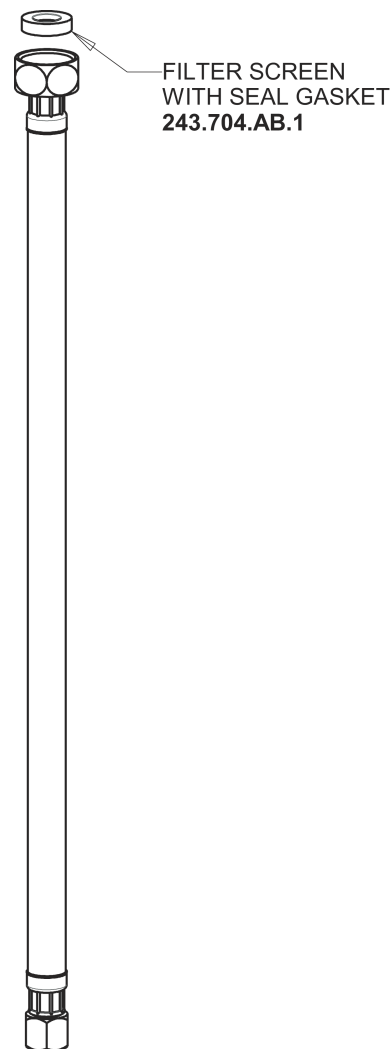

Repair Parts

116.942.AB.1T

Touch-free, programmable faucet with above-deck electronics

CHICAGO FAUCETS®

Geberit Group

HyTronic Base with User Temp Control

Base Parts:

Hose, 1/2" IPS x 3/8" COM x 24" L
243.705.AB.1

116.942.AB.1T

Touch-free, programmable faucet with above-deck electronics

CHICAGO FAUCETS®

Geberit Group

HyTronic Contemporary Spout
240.728.AB.1

1.5 GPM (5.7 L/min) Vandal Proof Non-Aerating Laminar
Outlet
E37VPJKABCP