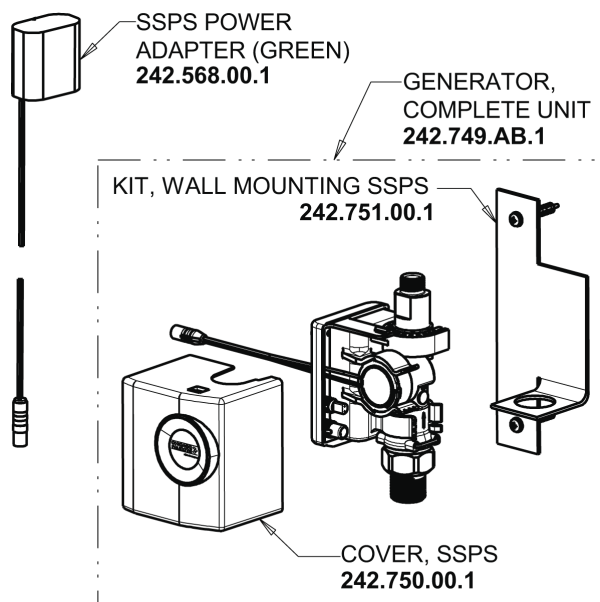

Self Sustaining Power System
SSPS