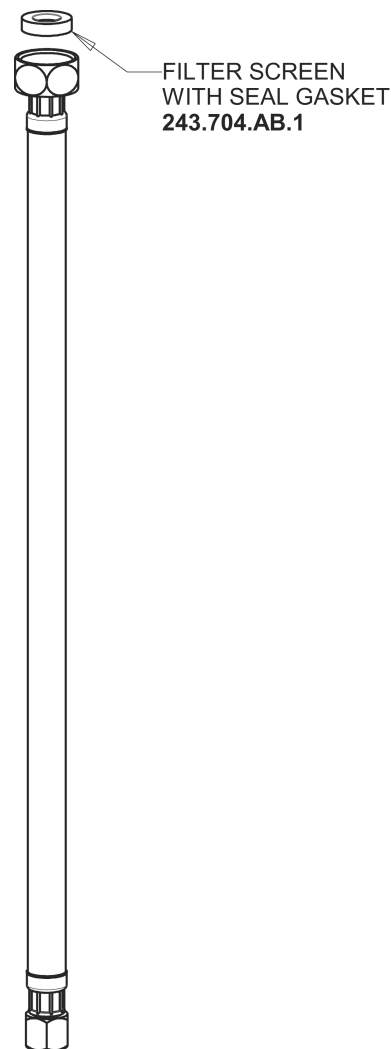

Repair Parts

116.939.AB.1T

Touch-free, programmable faucet with above-deck electronics

CHICAGO FAUCETS®

Geberit Group

HyTronic Base with Internal Mixer

Base Parts:

Hose, 1/2" IPS x 3/8" COM x 24" L
243.705.AB.1

116.939.AB.1T

Touch-free, programmable faucet with above-deck electronics

CHICAGO FAUCETS®

Geberit Group

HyTronic Curve Spout
242.755.AB.1

- FLOW CONTROL 1.5 GPM MAX
1020-006KJKABNF
- CHECK-CARTRIDGE
550-009KJKABNF
- O-RING #010
243.391.AB.1