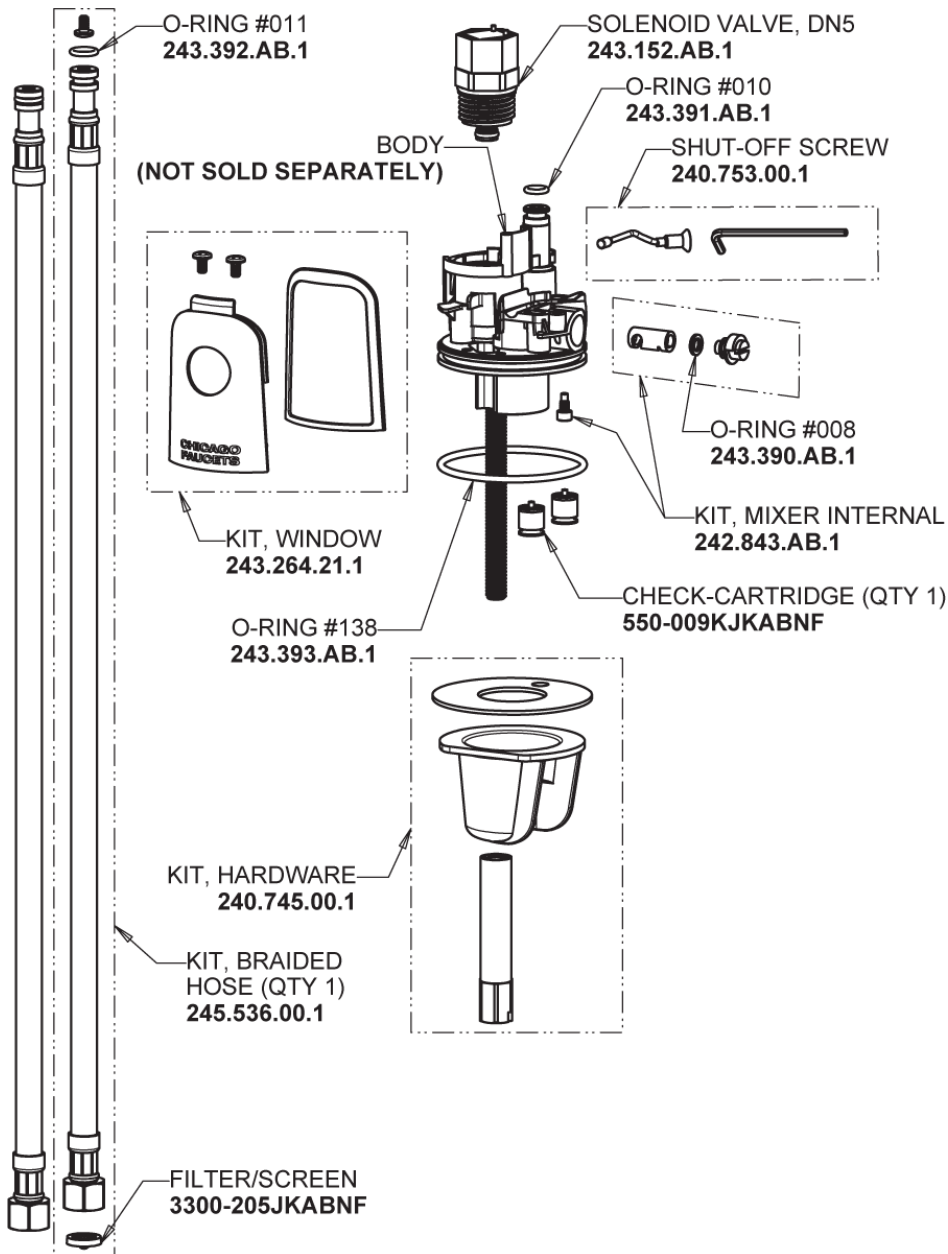

Repair Parts

116.939.AB.1T

Touch-free, programmable faucet with above-deck electronics

CHICAGO FAUCETS®

Geberit Group

HyTronic Base with Internal Mixer

Base Parts:

Hose, 1/2" IPS x 3/8" COM x 24" L
243.705.AB.1

116.939.AB.1T

Touch-free, programmable faucet with above-deck electronics

CHICAGO FAUCETS®

Geberit Group

HyTronic Curve Spout
242.755.AB.1

- FLOW CONTROL 1.5 GPM MAX
1020-006KJKABNF
- CHECK-CARTRIDGE
550-009KJKABNF
- O-RING #010
243.391.AB.1

Vandal Proof Non-Aerating Laminar Stream Solidifer Outlet
242.757.AB.1

Self Sustaining Power System
SSPS

Electronic Module
242.433.00.1T

For Technical Assistance:

Phone: 800-TEC-TRUE (832-8783)

Email: techsupport.us@chicagofaucets.com