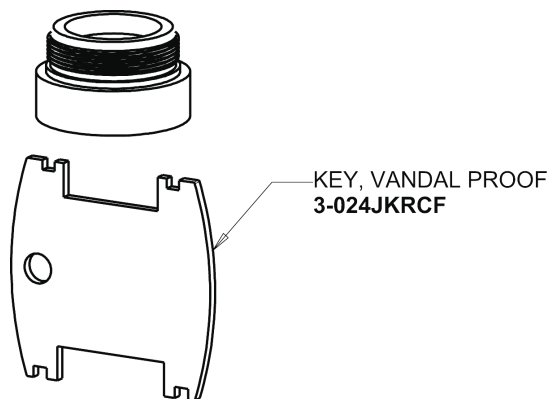

Repair Parts

116.939.AB.1T

Touch-free, programmable faucet with above-deck electronics

CHICAGO FAUCETS®

Geberit Group

HyTronic Curve Spout
242.755.AB.1

- FLOW CONTROL 1.5 GPM MAX
  1020-006KJKABNF
- CHECK-CARTRIDGE
  550-009KJKABNF
- O-RING #010
  243.391.AB.1

Vandal Proof Non-Aerating Laminar Stream Solidifer Outlet
242.757.AB.1

Self Sustaining Power System
SSPS

Electronic Module
242.433.00.1T

For Technical Assistance:

Phone: 800-TEC-TRUE (832-8783)

Email: techsupport.us@chicagofaucets.com

2100 South Clearwater Drive
Des Plaines, IL 60018
Phone: 847-803-5000
chicagofaucets.com