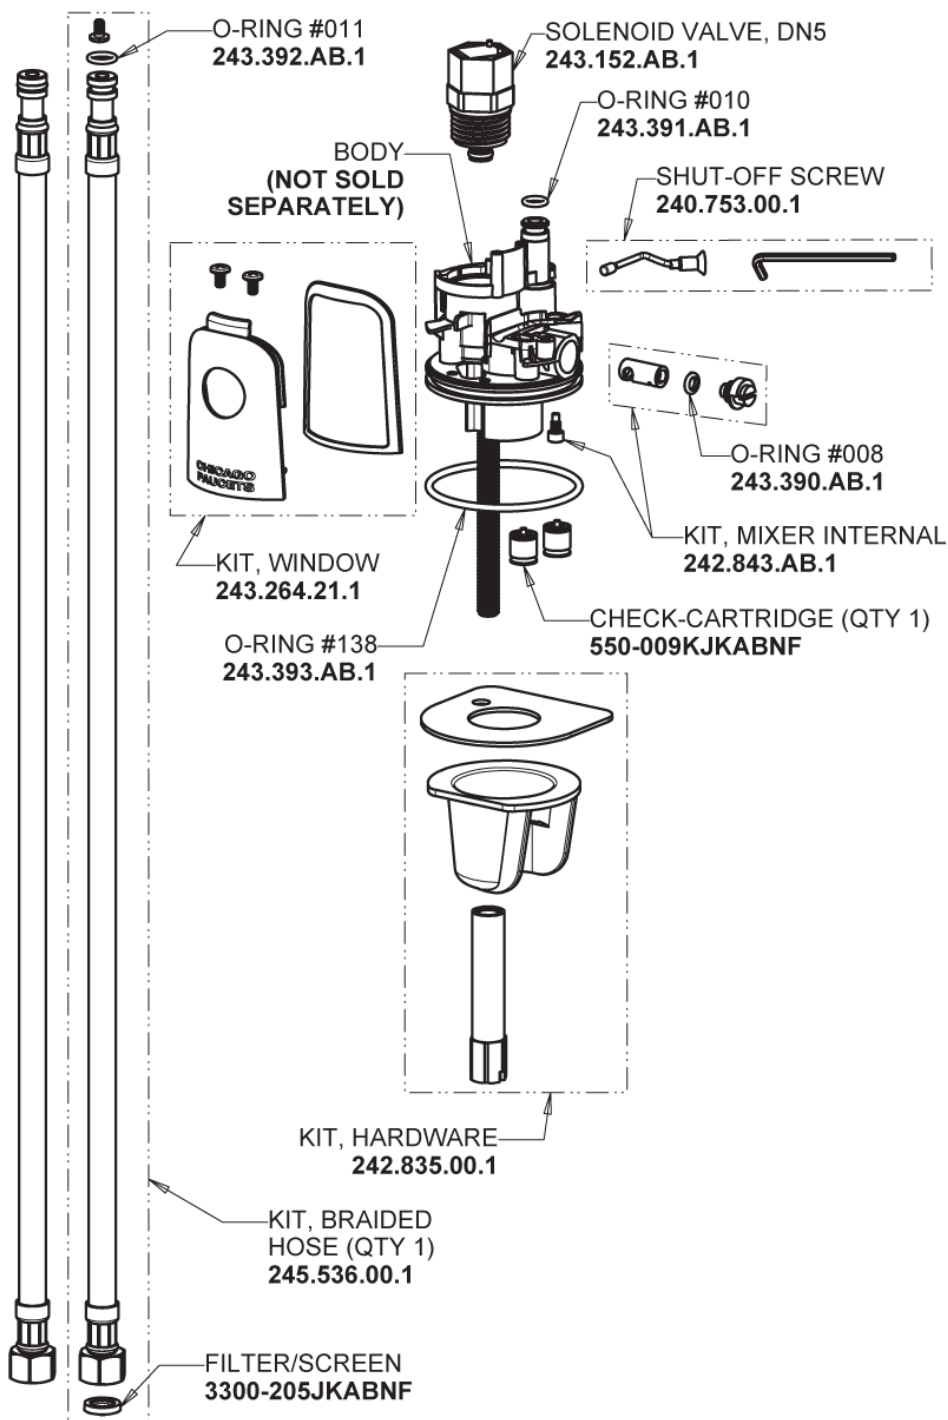

# Repair Parts

116.938.AB.1T

Touch-free, programmable faucet with above-deck electronics

## Base Parts:

Hose, 1/2" IPS x 3/8" COM x 24" L  
243.705.AB.1