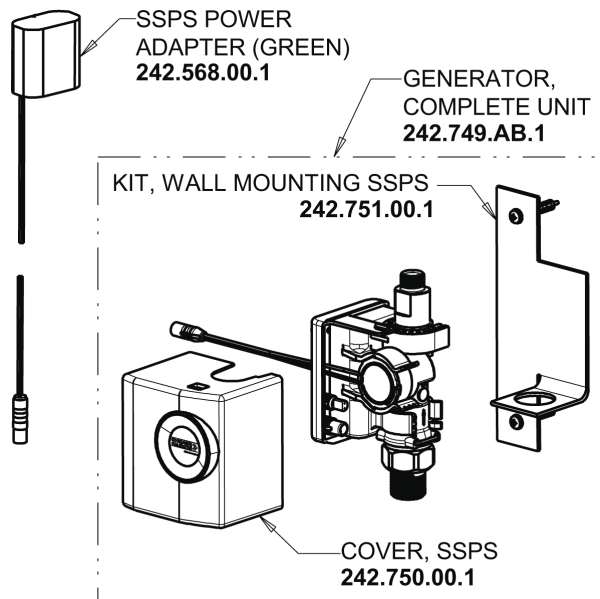

Repair Parts

116.938.AB.1T

Touch-free, programmable faucet with above-deck electronics

CHICAGO FAUCETS®

Geberit Group

HyTronic Edge Spout
242.754.AB.1

CHECK-CARTRIDGE
550-009KJKABNF

O-RING, #010
243.391.AB.1

1.5 GPM (5.7 L/min) Vandal Proof Non-Aerating Laminar
Outlet
E37VPJKABCP

VANDAL PROOF KEY
3-024JKRCF

Self Sustaining Power System
SSPS

Electronic Module
242.433.00.1T

For Technical Assistance:

Phone: 800-TEC-TRUE (832-8783)

Email: techsupport.us@chicagofaucets.com

2100 South Clearwater Drive

Des Plaines, IL 60018

Phone: 847-803-5000

chicagofaucets.com