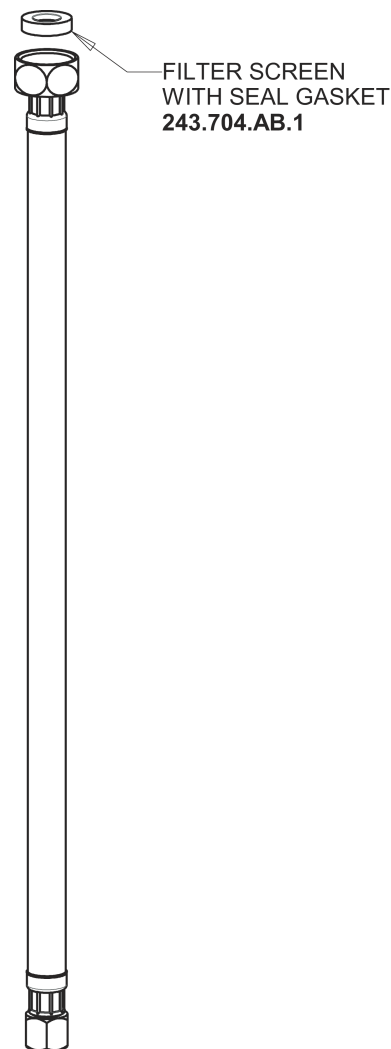

# Repair Parts

116.938.AB.1T

Touch-free, programmable faucet with above-deck electronics

## Base Parts:

Hose, 1/2" IPS x 3/8" COM x 24" L  
243.705.AB.1