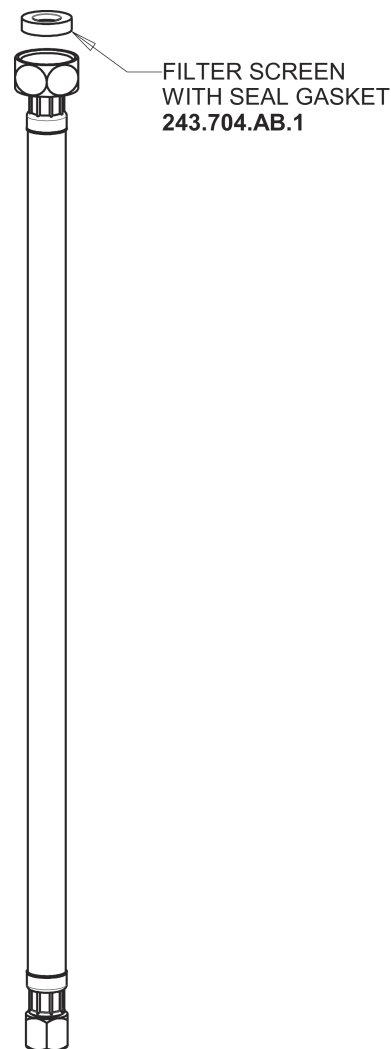

# Repair Parts

116.932.AB.1T

Touch-free, programmable faucet with above-deck electronics

## Base Parts:

Hose, 1/2" IPS x 3/8" COM x 24" L  
243.705.AB.1