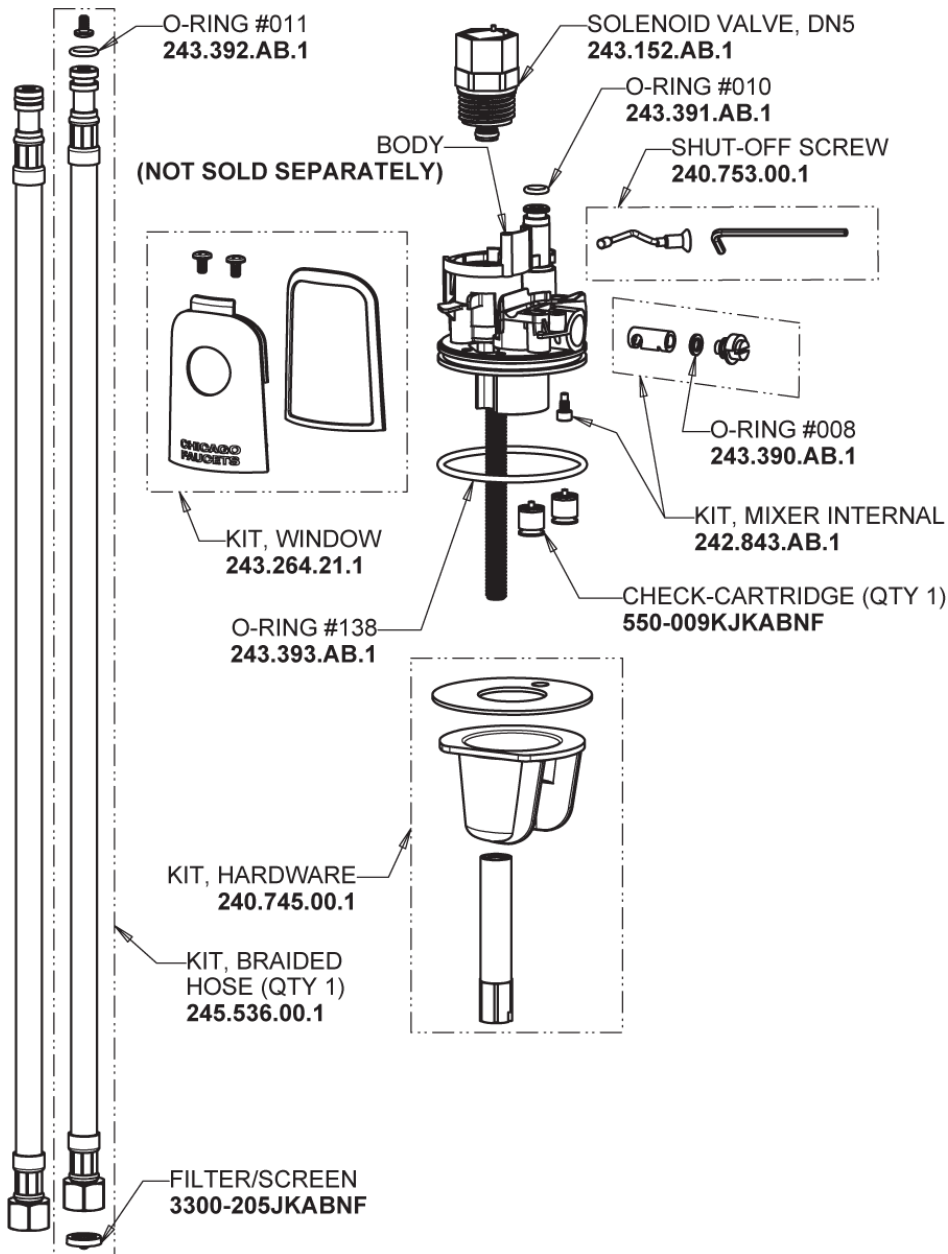

# Repair Parts

116.932.AB.1T

Touch-free, programmable faucet with above-deck electronics

## Base Parts:

Hose, 1/2" IPS x 3/8" COM x 24" L  
243.705.AB.1