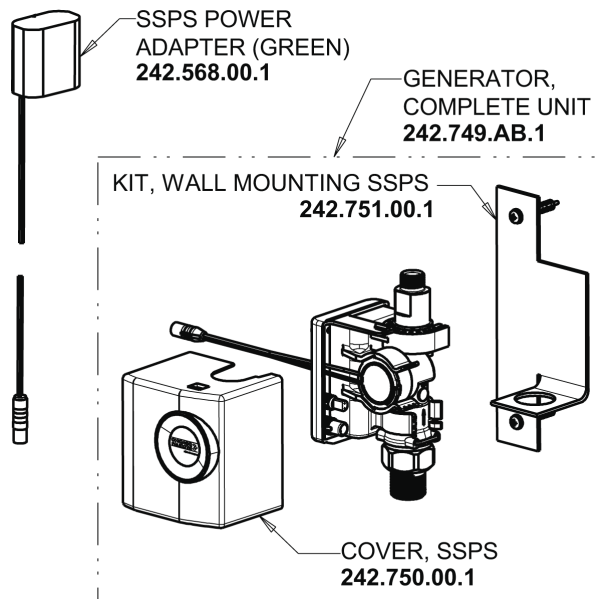

Repair Parts

116.932.AB.1T

Touch-free, programmable faucet with above-deck electronics

CHICAGO FAUCETS®

Geberit Group

HyTronic Contemporary Spout
240.729.AB.1

CHECK-CARTRIDGE
550-009KJKABNF

O-RING, #010
243.391.AB.1

1.5 GPM (5.7 L/min) Vandal Proof Non-Aerating Laminar
Outlet
E37VPJKABCP

VANDAL PROOF KEY
3-024JKRCF

Self Sustaining Power System
SSPS

Electronic Module
242.433.00.1T

For Technical Assistance:

Phone: 800-TEC-TRUE (832-8783)

Email: techsupport.us@chicagofaucets.com

2100 South Clearwater Drive
Des Plaines, IL 60018
Phone: 847-803-5000
chicagofaucets.com