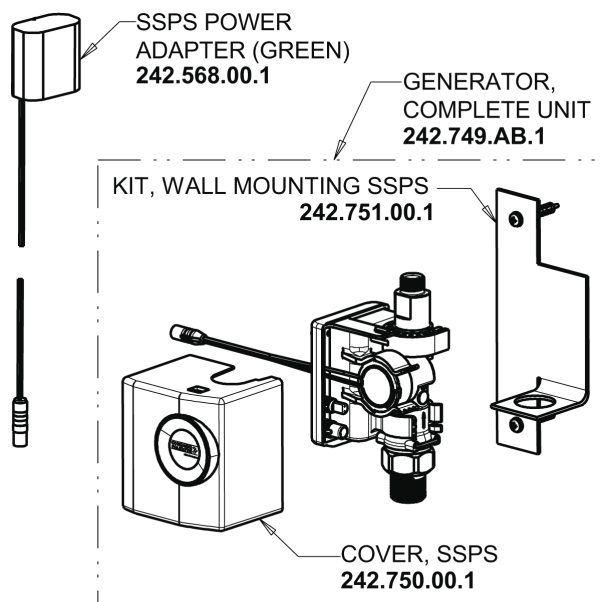

Repair Parts

116.930.AB.1T

Touch-free, programmable faucet with above-deck electronics

CHICAGO FAUCETS®

Geberit Group

HyTronic Edge Spout
242.756.AB.1

FLOW CONTROL 1.5 GPM MAX
1020-006JKABNF

CHECK-CARTRIDGE
550-009KJKABNF

O-RING, #010
243.391.AB.1

Vandal Proof Non-Aerating Laminar Stream Solidifer Outlet
242.757.AB.1

KEY, VANDAL PROOF
3-024JKRCF

Self Sustaining Power System
SSPS

Electronic Module
242.433.00.1T

For Technical Assistance:

Phone: 800-TEC-TRUE (832-8783)

Email: techsupport.us@chicagofaucets.com

2100 South Clearwater Drive

Des Plaines, IL 60018

Phone: 847-803-5000

chicagofaucets.com