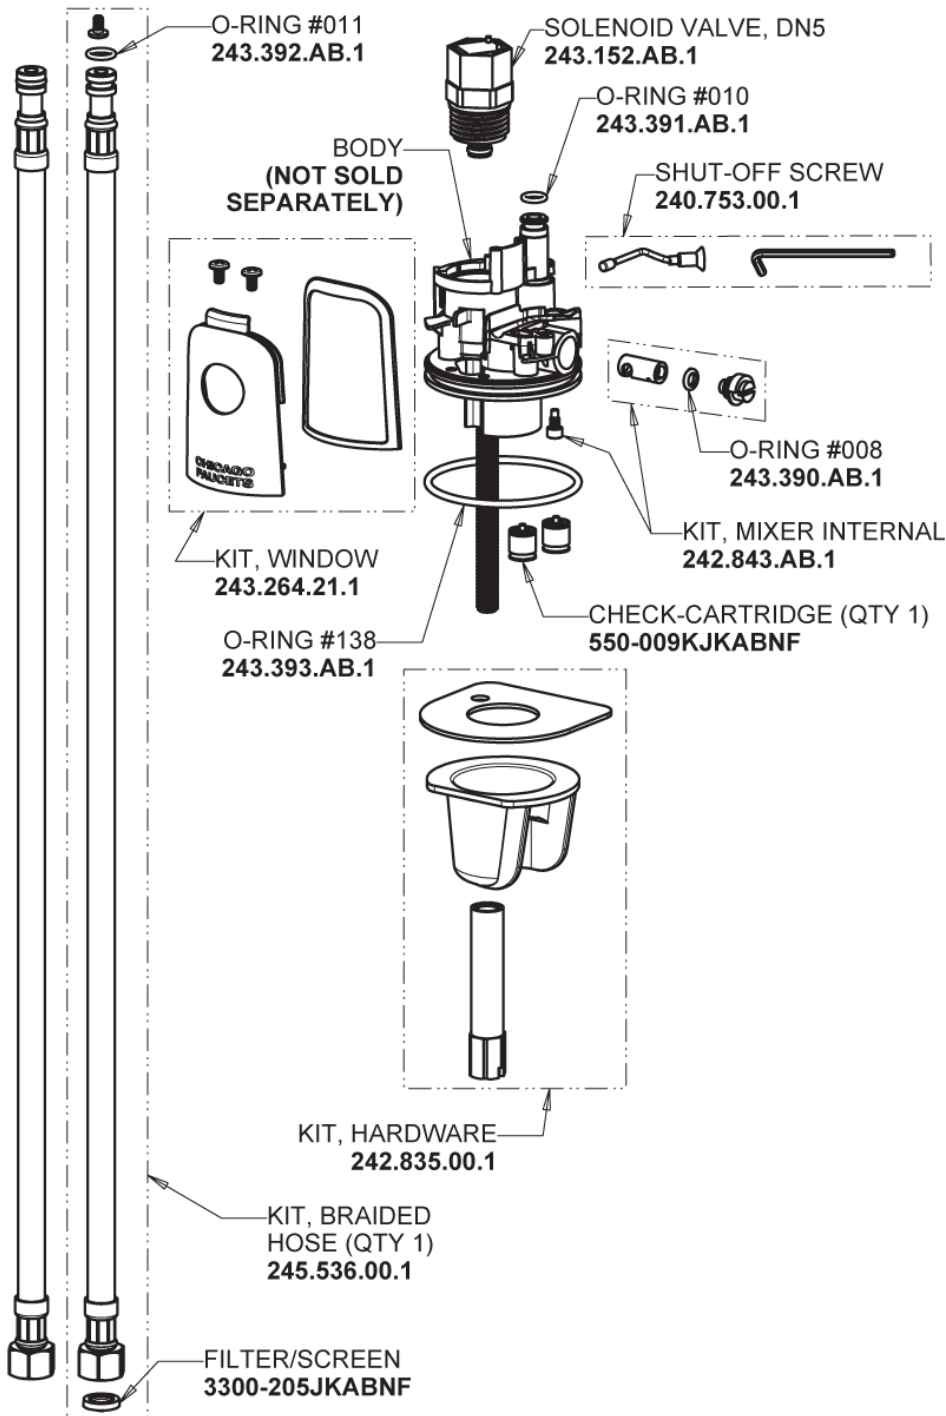

# Repair Parts

116.930.AB.1T

Touch-free, programmable faucet with above-deck electronics

## Base Parts:

Hose, 1/2" IPS x 3/8" COM x 24" L  
243.705.AB.1