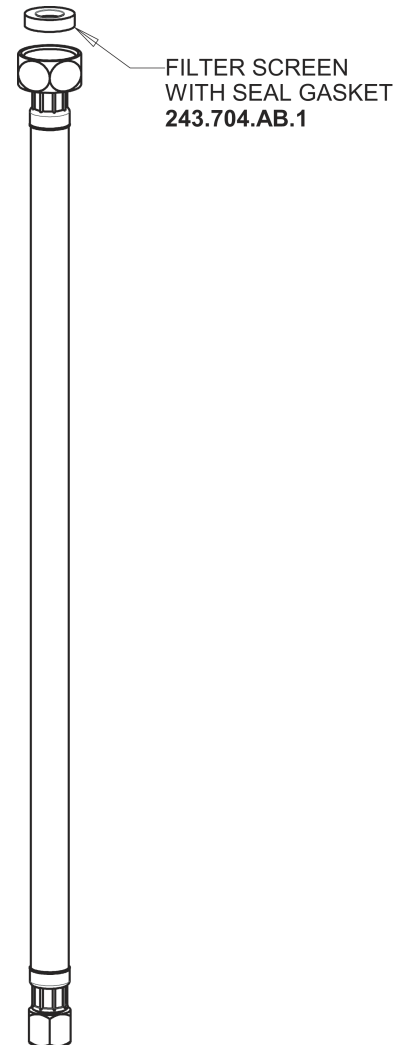

# Repair Parts

116.930.AB.1T

Touch-free, programmable faucet with above-deck electronics

## Base Parts:

Hose, 1/2" IPS x 3/8" COM x 24" L  
243.705.AB.1