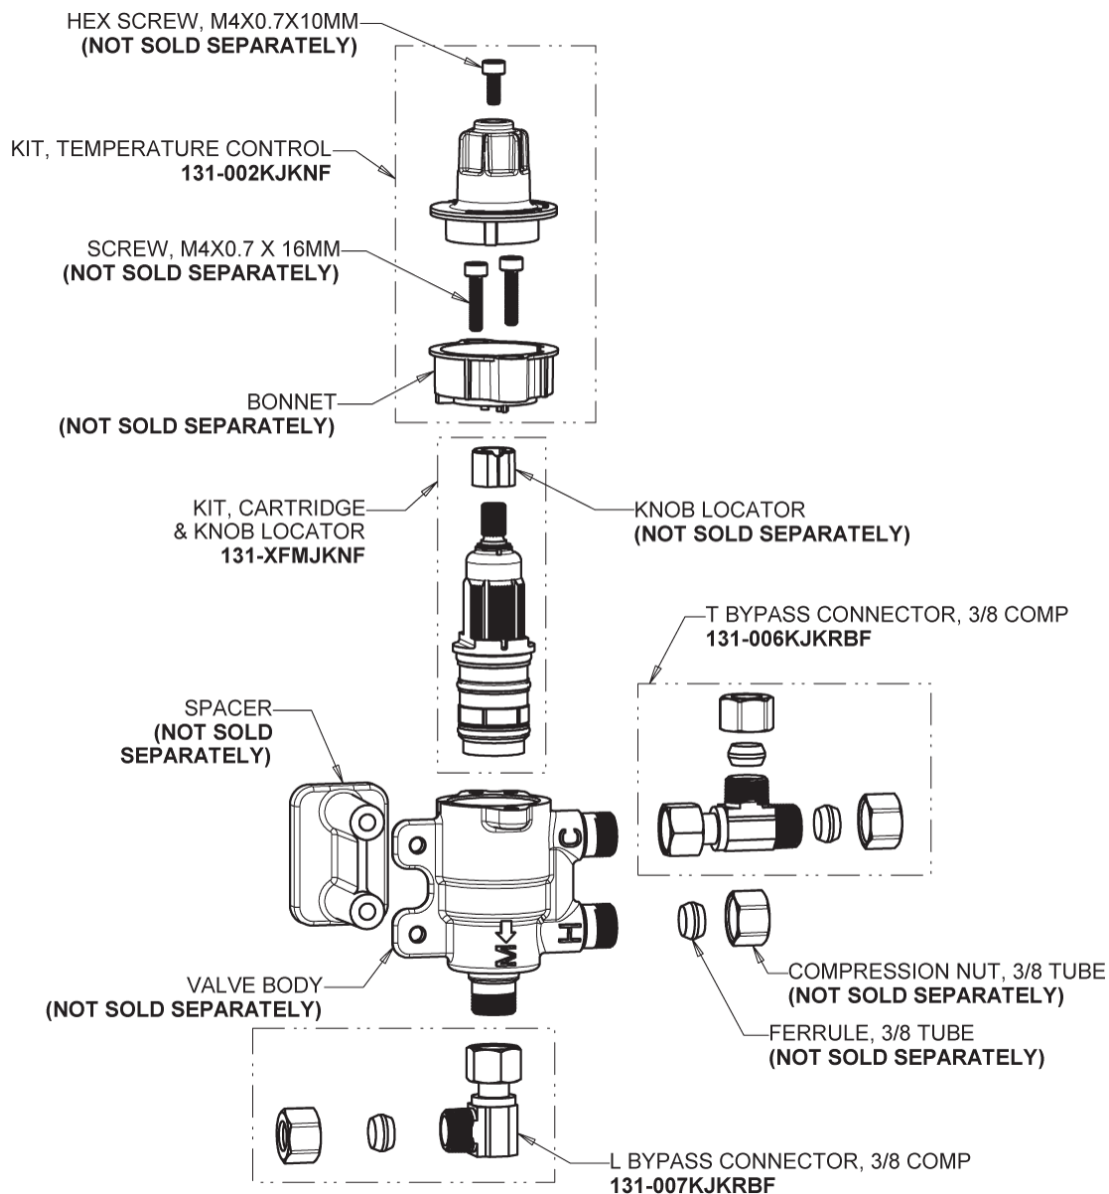

Repair Parts

116.897.AB.1T

Touch-free, programmable faucet with mixing valve and supply stops, for Patient Care applications

**CHICAGO
FAUCETS**
Geberit Group

Thermostatic Mixing Valve
131-LCJKABNF

For Technical Assistance:

Phone: 800-TEC-TRUE (832-8783)

Email: techsupport.us@chicagofaucets.com

2100 South Clearwater Drive

Des Plaines, IL 60018

Phone: 847-803-5000

chicagofaucets.com