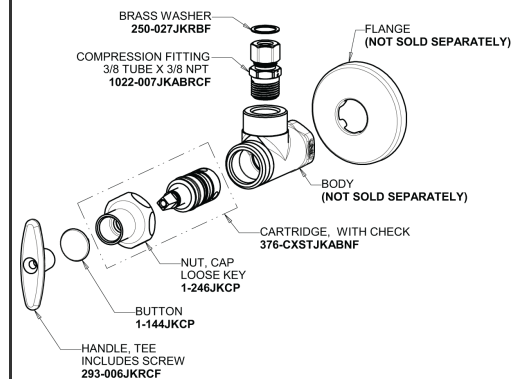

Phone: 847-803-5000

chicagofaucets.com

Repair Parts

116.897.AB.1T

Touch-free, programmable faucet with mixing valve and supply stops, for Patient Care applications

CHICAGO FAUCETS®

Geberit Group

Inline Check Valve
243.315.AB.1

Electronic Module
242.433.00.1T

EBPS

Supply stop with Integral Check Valve
1013-CSTABCP

For Technical Assistance:

Phone: 800-TEC-TRUE (832-8783)

Email: techsupport.us@chicagofaucets.com

2100 South Clearwater Drive