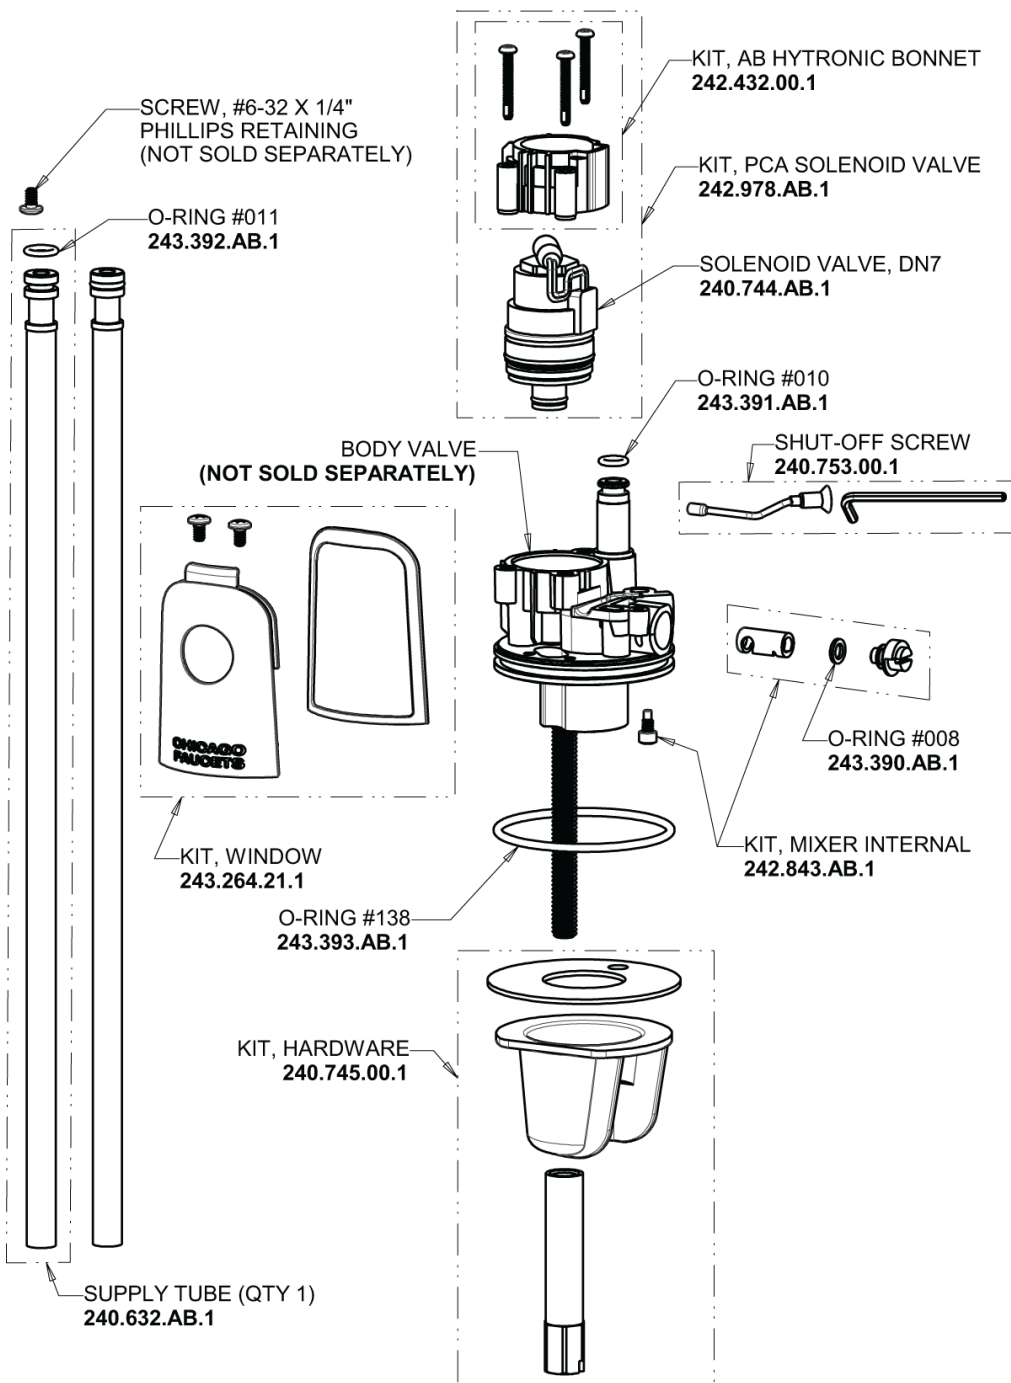

Repair Parts

116.897.AB.1T

Touch-free, programmable faucet with mixing valve and supply stops, for Patient Care applications

CHICAGO FAUCETS®

Geberit Group

Base Parts:

HyTronic Traditional Spout
244.507.00.1

2.2 GPM (8.3 L/min) Vandal Proof
Softflo Aerator
E12VPJKABCP

For Technical Assistance:

Phone: 800-TEC-TRUE (832-8783)

Email: techsupport.us@chicagofaucets.com

2100 South Clearwater Drive

Des Plaines, IL 60018

Phone: 847-803-5000

chicagofaucets.com

Repair Parts

116.897.AB.1T

Touch-free, programmable faucet with mixing valve and supply stops, for Patient Care applications

CHICAGO FAUCETS®

Geberit Group

Inline Check Valve
243.315.AB.1

Electronic Module
242.433.00.1T

EBPS

Supply stop with Integral Check Valve
1013-CSTABCP

For Technical Assistance:

Phone: 800-TEC-TRUE (832-8783)

Email: techsupport.us@chicagofaucets.com

2100 South Clearwater Drive