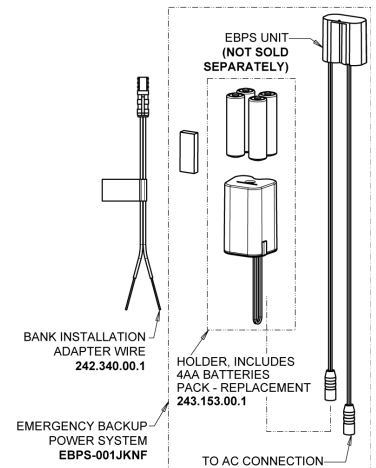

Phone: 847-803-5000

chicagofaucets.com

Repair Parts

116.897.AB.1T

Touch-free, programmable faucet with mixing valve and supply stops, for Patient Care applications

CHICAGO FAUCETS®

Geberit Group

Inline Check Valve
243.315.AB.1

Electronic Module
242.433.00.1T

EBPS

Supply stop with Integral Check Valve
1013-CSTABCP

For Technical Assistance:

Phone: 800-TEC-TRUE (832-8783)

Email: techsupport.us@chicagofaucets.com

2100 South Clearwater Drive