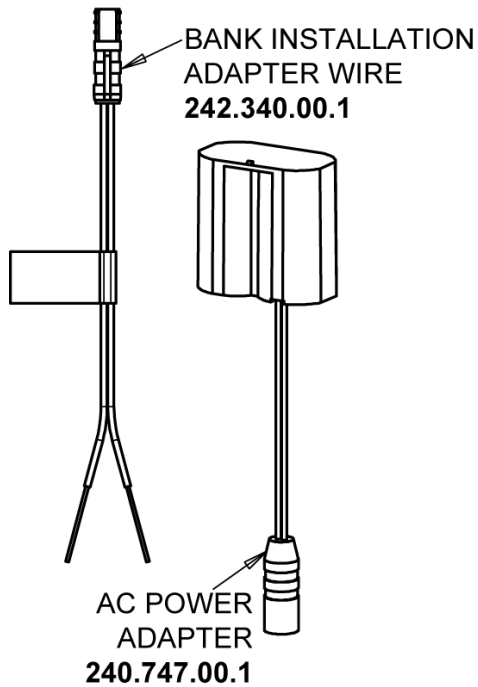

116.894.AB.1T

Touch-free, programmable faucet with mixing valve, for Patient Care applications

**CHICAGO
FAUCETS®**
Geberit Group

Electronic Module
242.433.00.1T

Inline Check Valve
243.315.AB.1

AC Power System
AC Power