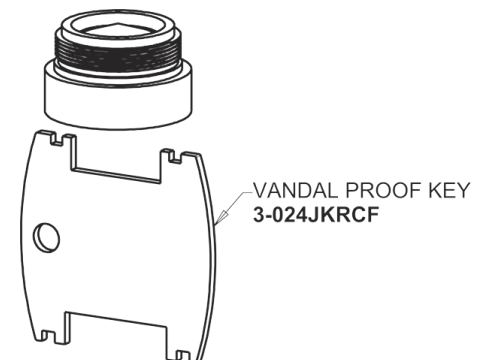

Repair Parts

116.894.AB.1T

Touch-free, programmable faucet with mixing valve, for Patient Care applications

CHICAGO FAUCETS®

Geberit Group

Base Parts:

HyTronic Traditional Spout
244.487.00.1

2.2 GPM (8.3 L/min) Vandal Proof
Softflo Aerator
E12VPJKABCP

116.894.AB.1T

Touch-free, programmable faucet with mixing valve, for Patient Care applications

**CHICAGO
FAUCETS®**
Geberit Group

Electronic Module
242.433.00.1T

Inline Check Valve
243.315.AB.1

AC Power System
AC Power