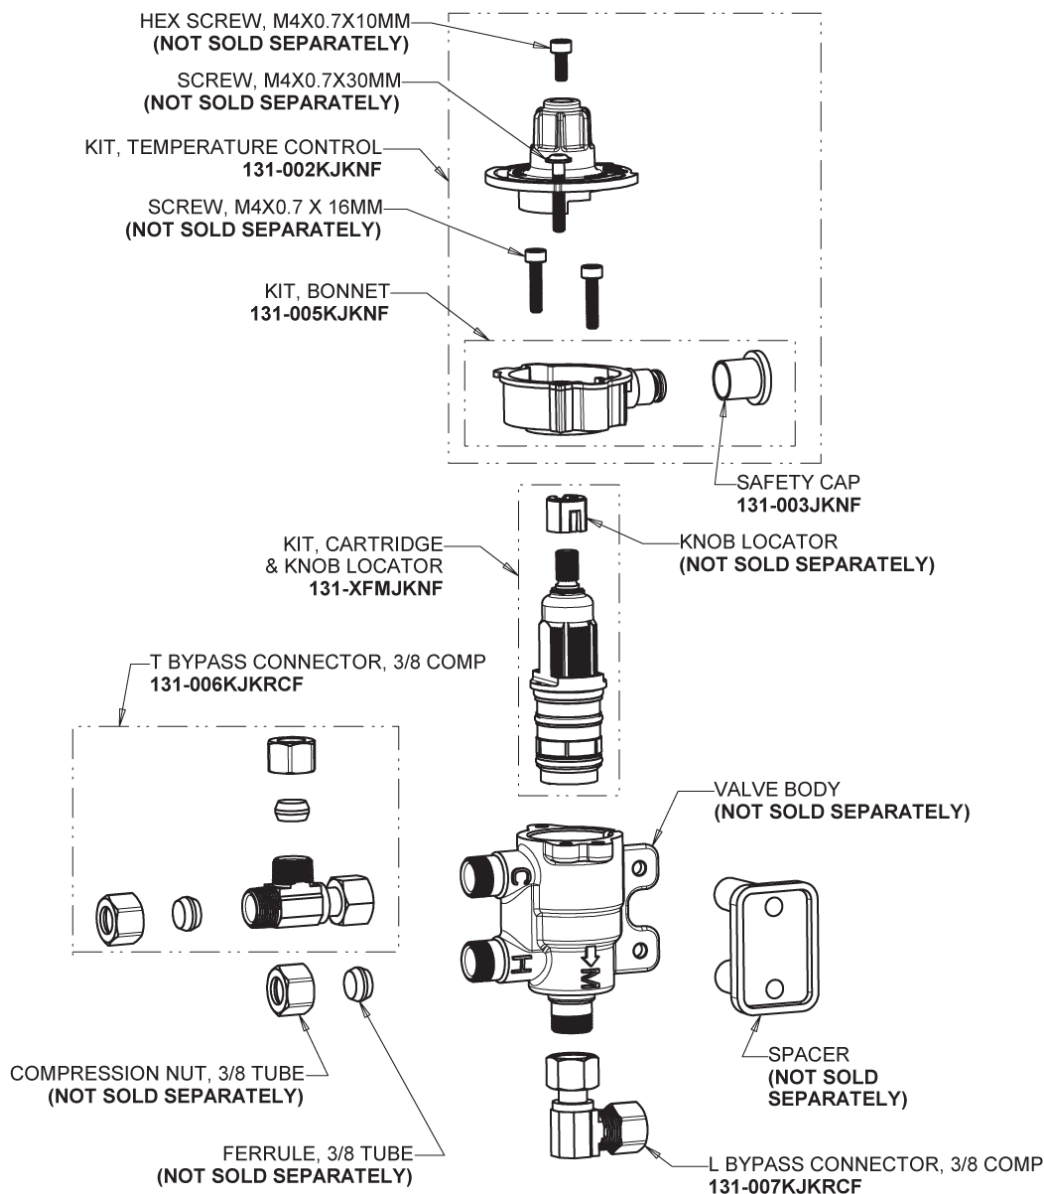

116.894.AB.1T

Touch-free, programmable faucet with mixing valve, for Patient Care applications

**CHICAGO
FAUCETS®**
Geberit Group

Electronic Module
242.433.00.1T

Inline Check Valve
243.315.AB.1

AC Power System
AC Power

Repair Parts

116.894.AB.1T

Touch-free, programmable faucet with mixing valve, for Patient Care applications

**CHICAGO
FAUCETS®**
Geberit Group

Thermostatic Mixing Valve
131-LCFMJKABRCF

For Technical Assistance: