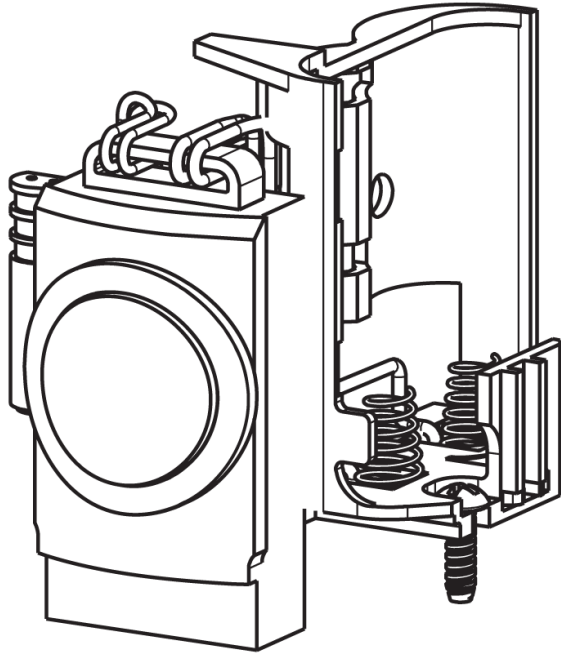

Repair Parts

116.894.AB.1T

Touch-free, programmable faucet with mixing valve, for Patient Care applications

CHICAGO FAUCETS®

Geberit Group

Base Parts:

HyTronic Traditional Spout
244.487.00.1

2.2 GPM (8.3 L/min) Vandal Proof
Softflo Aerator
E12VPJKABCP

116.894.AB.1T

Touch-free, programmable faucet with mixing valve, for Patient Care applications

**CHICAGO
FAUCETS®**
Geberit Group

Electronic Module
242.433.00.1T

Inline Check Valve
243.315.AB.1

AC Power System
AC Power