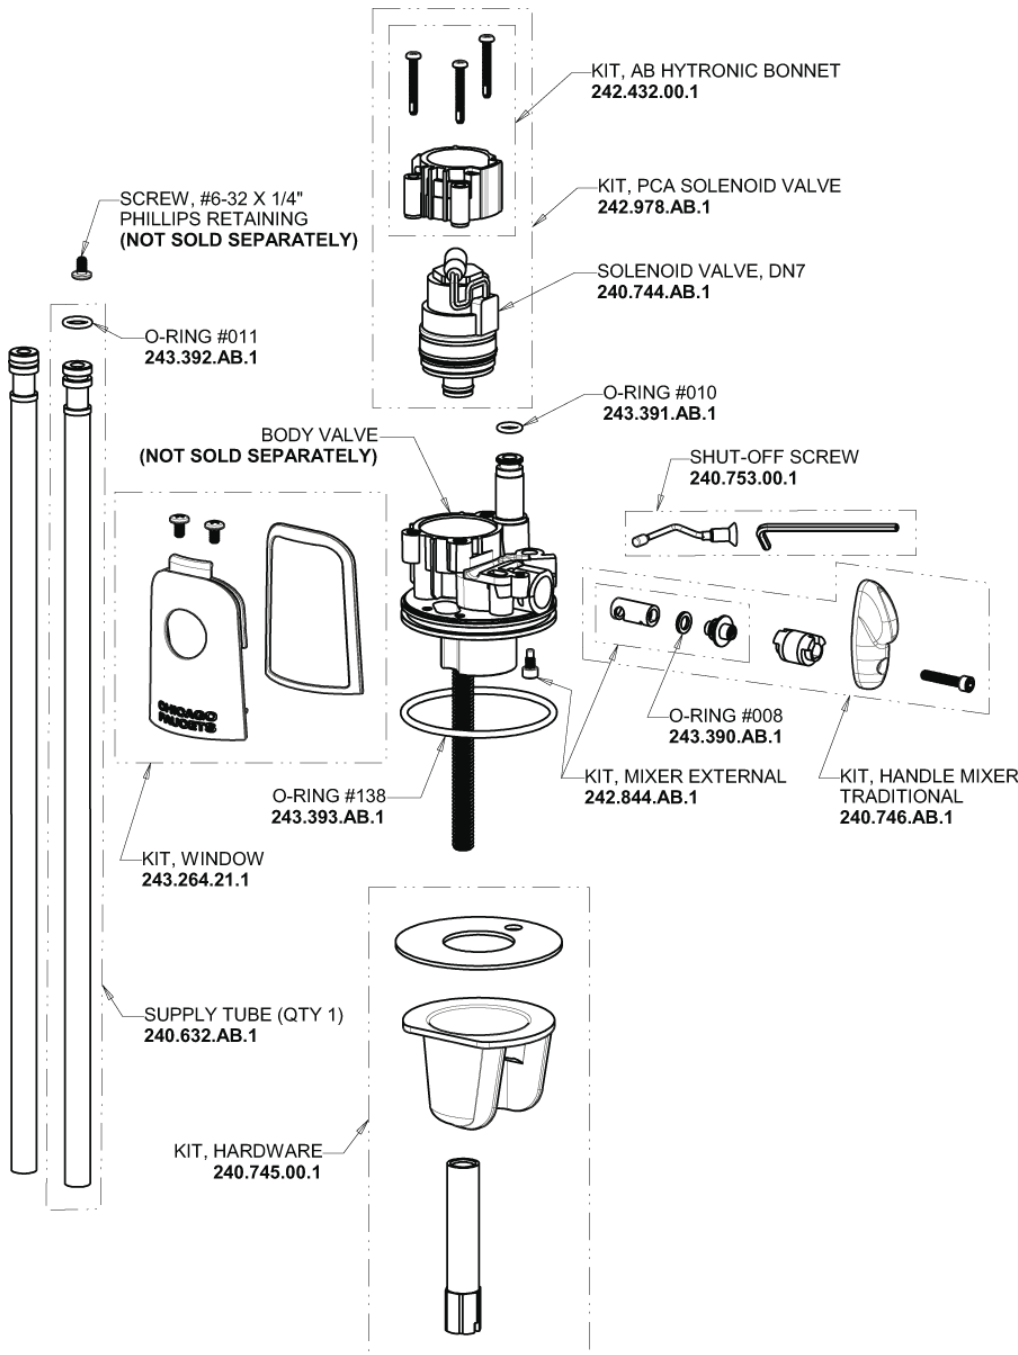

Repair Parts

116.894.AB.1T

Touch-free, programmable faucet with mixing valve, for Patient Care applications

CHICAGO FAUCETS®

Geberit Group

Base Parts:

HyTronic Traditional Spout
244.487.00.1

2.2 GPM (8.3 L/min) Vandal Proof
Softflo Aerator
E12VPJKABCP

116.894.AB.1T

Touch-free, programmable faucet with mixing valve, for Patient Care applications

**CHICAGO
FAUCETS®**
Geberit Group

Electronic Module
242.433.00.1T

Inline Check Valve
243.315.AB.1

AC Power System
AC Power

Repair Parts

116.894.AB.1T

Touch-free, programmable faucet with mixing valve, for Patient Care applications

**CHICAGO
FAUCETS®**
Geberit Group

Thermostatic Mixing Valve
131-LCFMJKABRCF

For Technical Assistance: