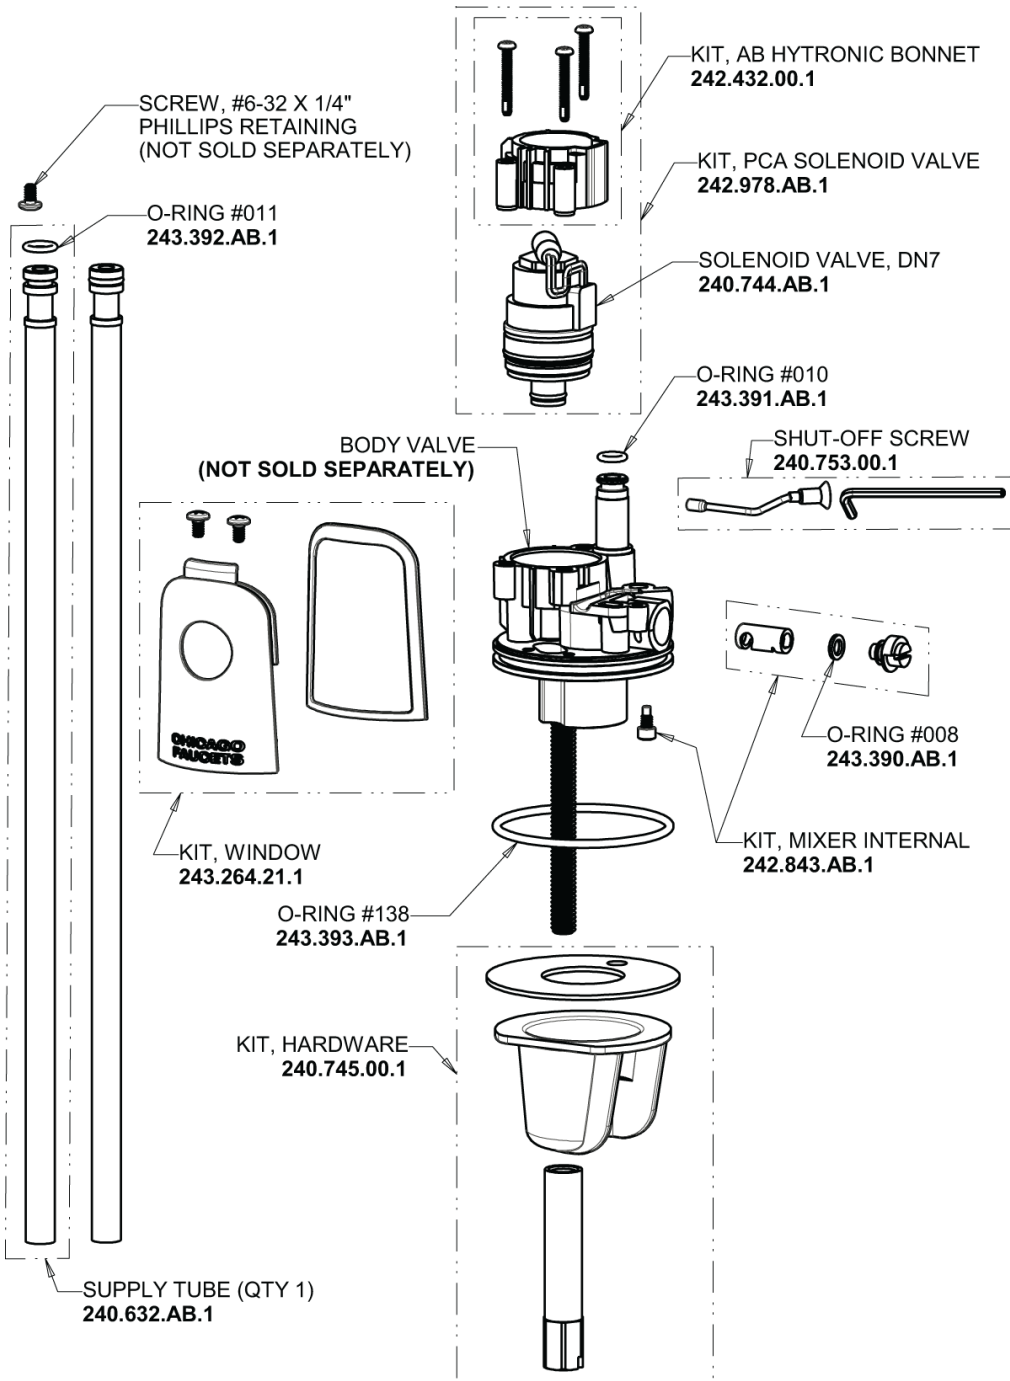

# Repair Parts

116.892.AB.1T

Touch-free, programmable faucet with mixing valve, for Patient Care applications

## Base Parts:

HyTronic Traditional Spout  
244.507.00.1

2.2 GPM (8.3 L/min) Vandal Proof  
Softflo Aerator  
E12VPJKABCP

# Repair Parts

116.892.AB.1T

Touch-free, programmable faucet with mixing valve, for Patient Care applications

**CHICAGO  
FAUCETS®**  
Geberit Group

Electronic Module  
242.433.00.1T

Inline Check Valve  
243.315.AB.1