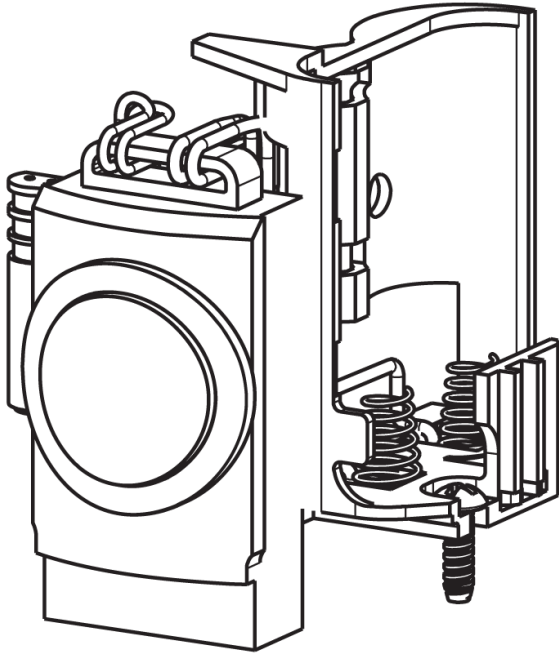

# Repair Parts

116.892.AB.1T

Touch-free, programmable faucet with mixing valve, for Patient Care applications

**CHICAGO  
FAUCETS®**  
Geberit Group

Electronic Module  
242.433.00.1T

Inline Check Valve  
243.315.AB.1