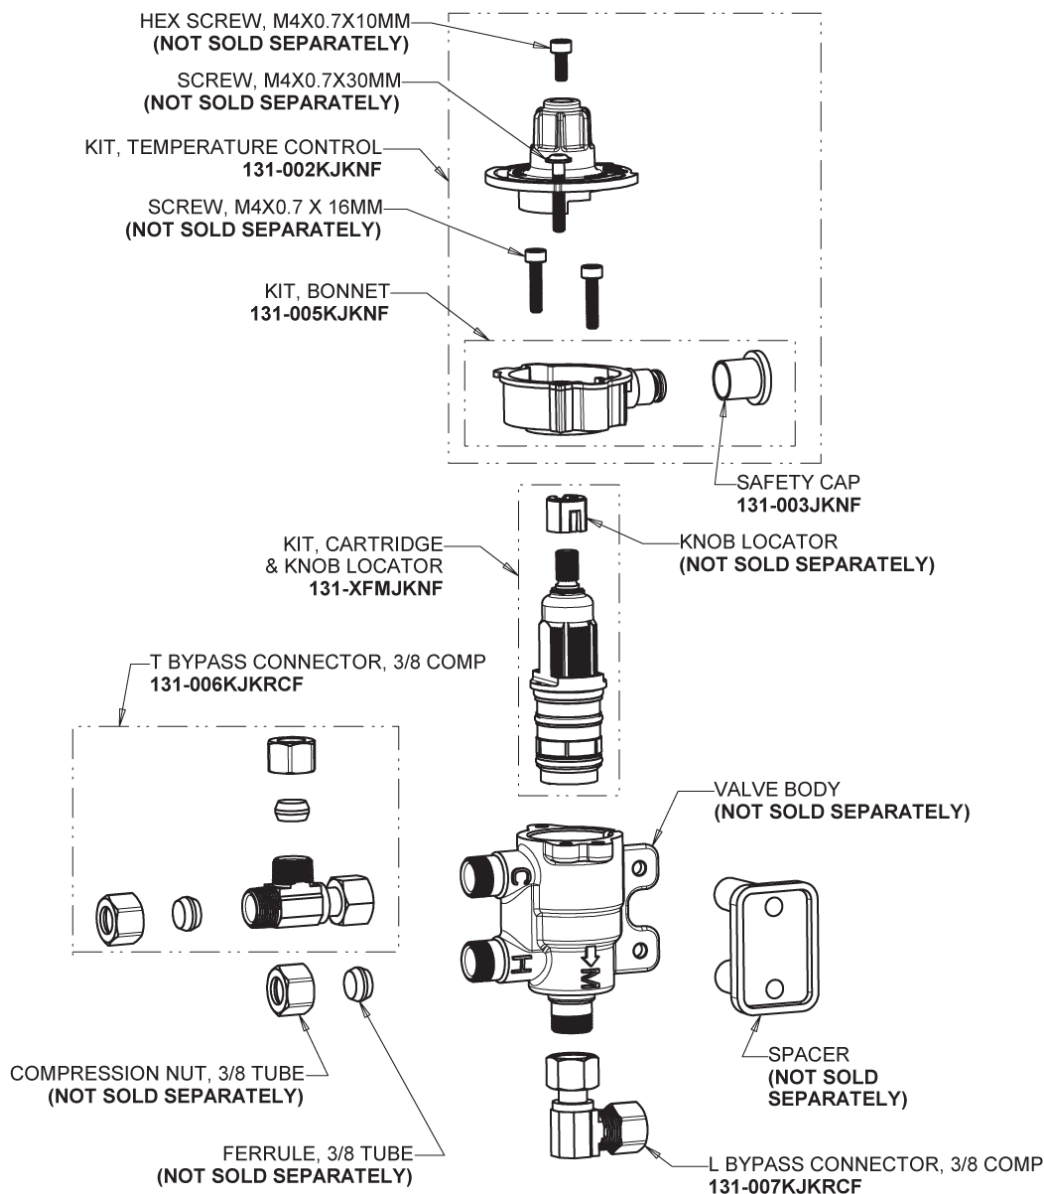

# Repair Parts

116.892.AB.1T

Touch-free, programmable faucet with mixing valve, for Patient Care applications

**CHICAGO  
FAUCETS®**  
Geberit Group

Thermostatic Mixing Valve  
**131-LCFMJKABRCF**