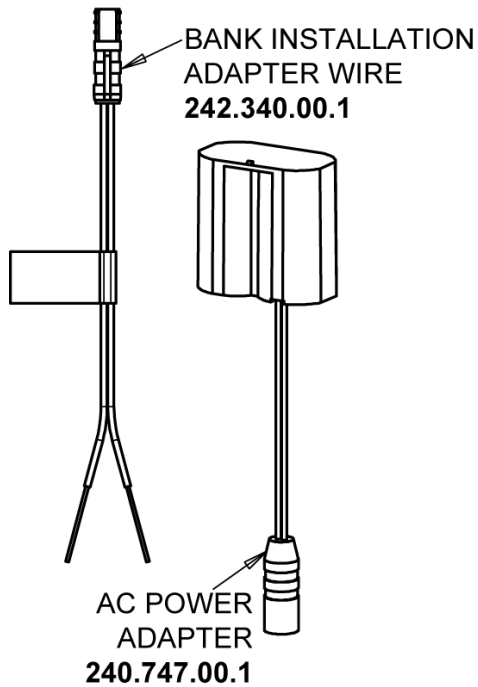

# Repair Parts

116.892.AB.1T

Touch-free, programmable faucet with mixing valve, for Patient Care applications

**CHICAGO  
FAUCETS®**  
Geberit Group

Electronic Module  
242.433.00.1T

Inline Check Valve  
243.315.AB.1

AC Power System  
AC Power

ERROR:  
No image found.