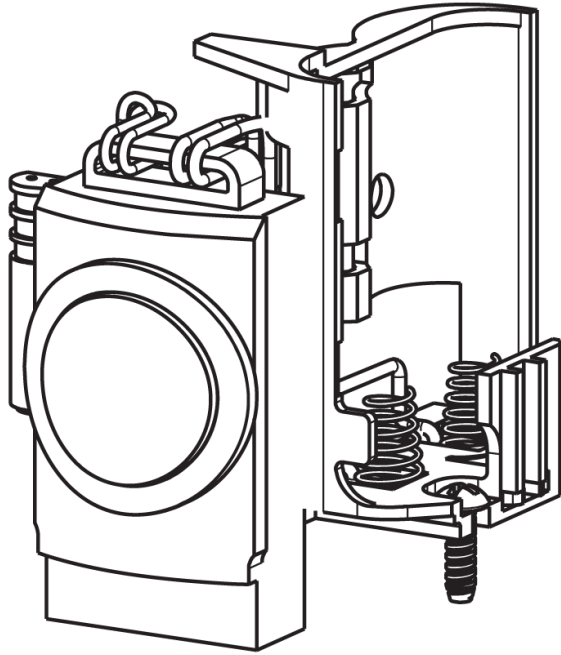

Repair Parts

116.886.AB.1T

Touch-free, programmable faucet with mixing valve, for Patient Care applications

CHICAGO FAUCETS®

Geberit Group

Electronic Module
242.433.00.1T

Inline Check Valve
243.315.AB.1