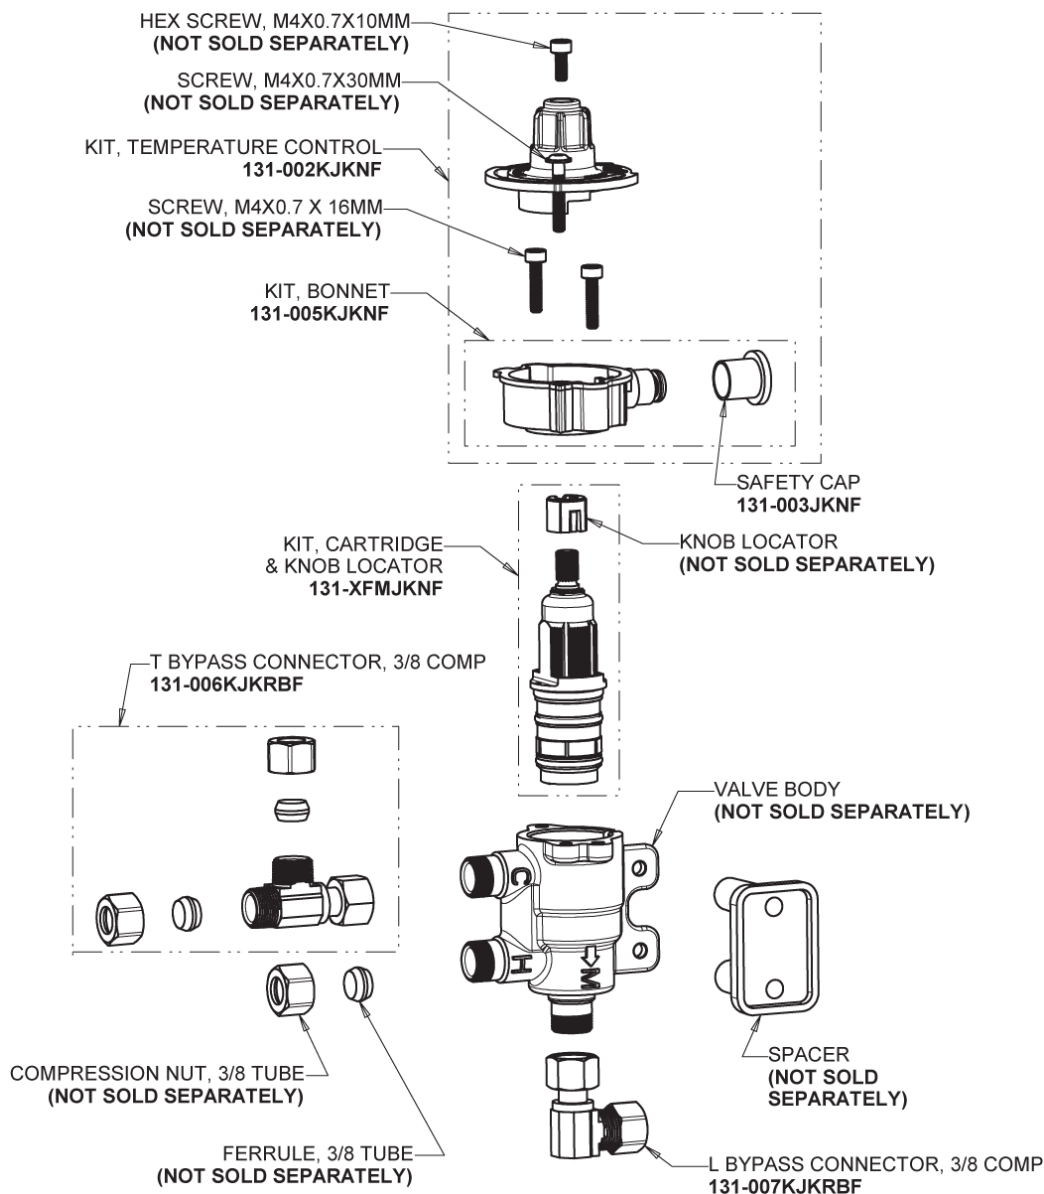

# Repair Parts

116.886.AB.1T

Touch-free, programmable faucet with mixing valve, for Patient Care applications

**CHICAGO  
FAUCETS®**  
Geberit Group

Thermostatic Mixing Valve  
**131-LCFMJKABNF**