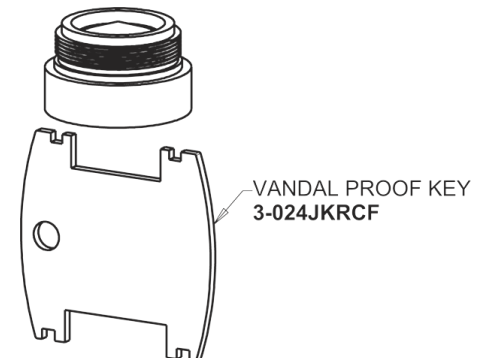

For Technical Assistance:

Phone: 800-TEC-TRUE (832-8783)

Email: techsupport.us@chicagofaucets.com

2100 South Clearwater Drive

Des Plaines, IL 60018

Phone: 847-803-5000

chicagofaucets.com