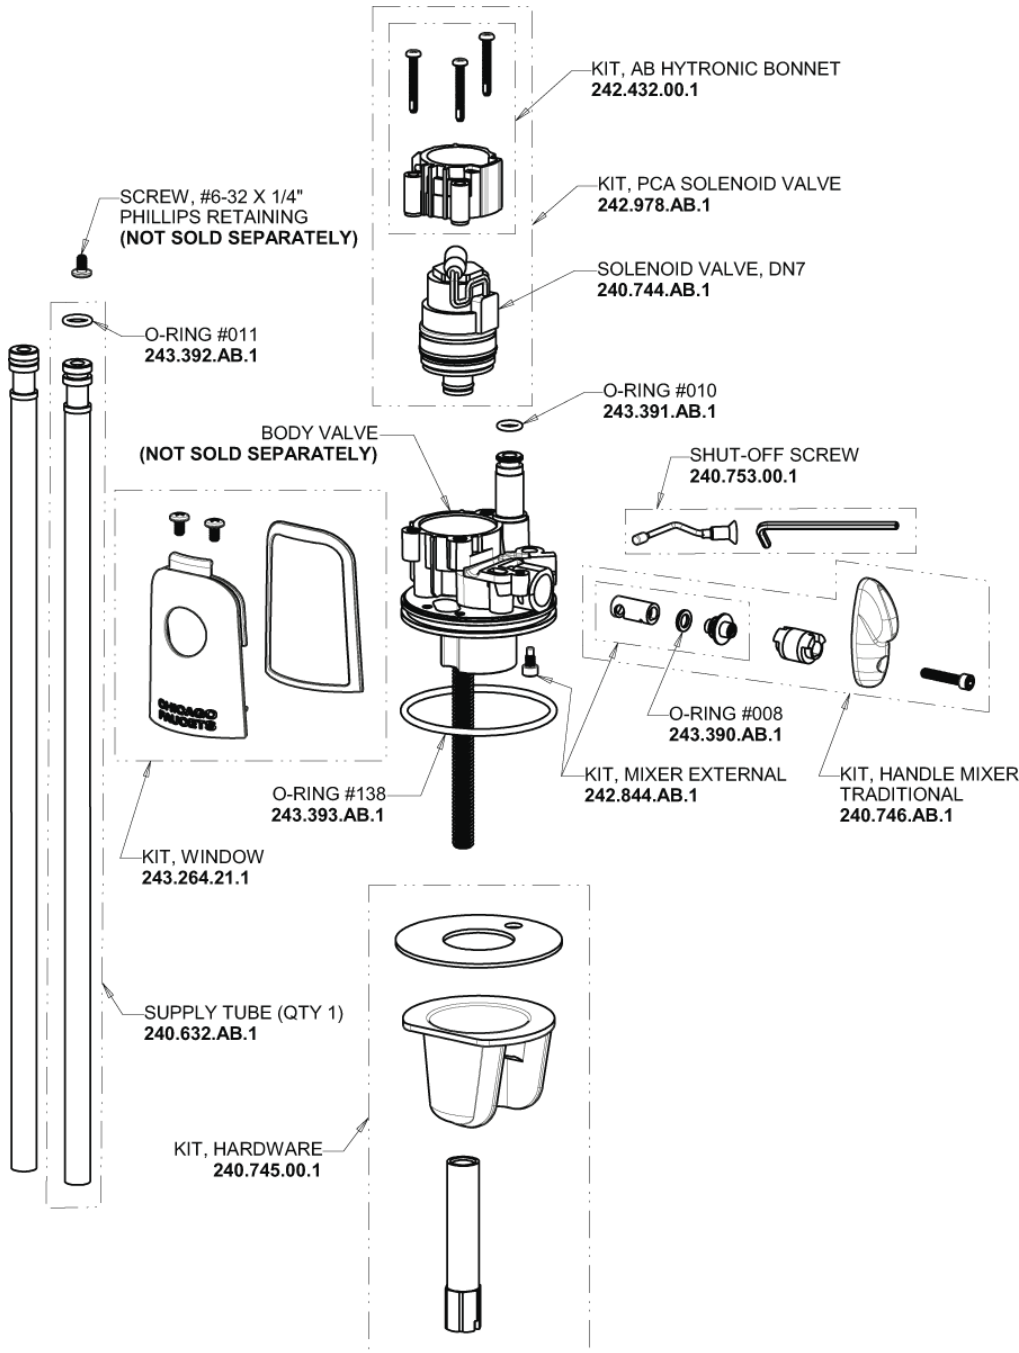

# Repair Parts

116.886.AB.1T

Touch-free, programmable faucet with mixing valve, for Patient Care applications

## Base Parts:

HyTronic Traditional Spout  
244.487.00.1

2.2 GPM (8.3 L/min) Vandal Proof  
Softflo Aerator  
E12VPJKABCP