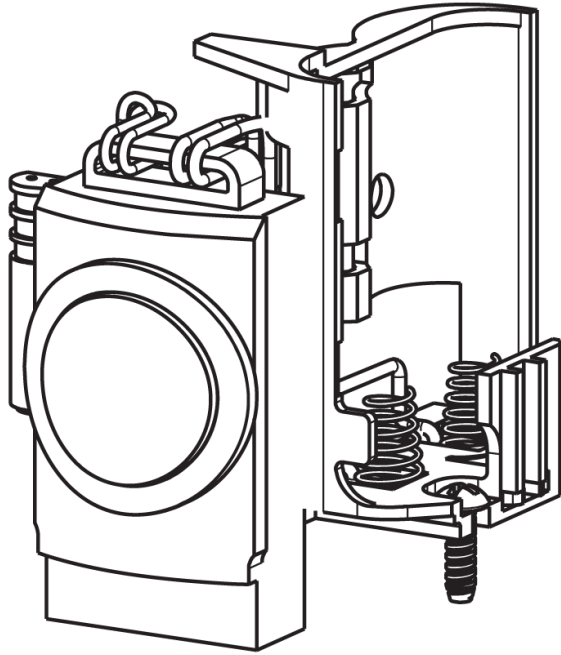

Repair Parts

116.884.AB.1T

Touch-free, programmable faucet with mixing valve, for Patient Care applications

CHICAGO FAUCETS®

Geberit Group

Electronic Module
242.433.00.1T

Inline Check Valve
243.315.AB.1