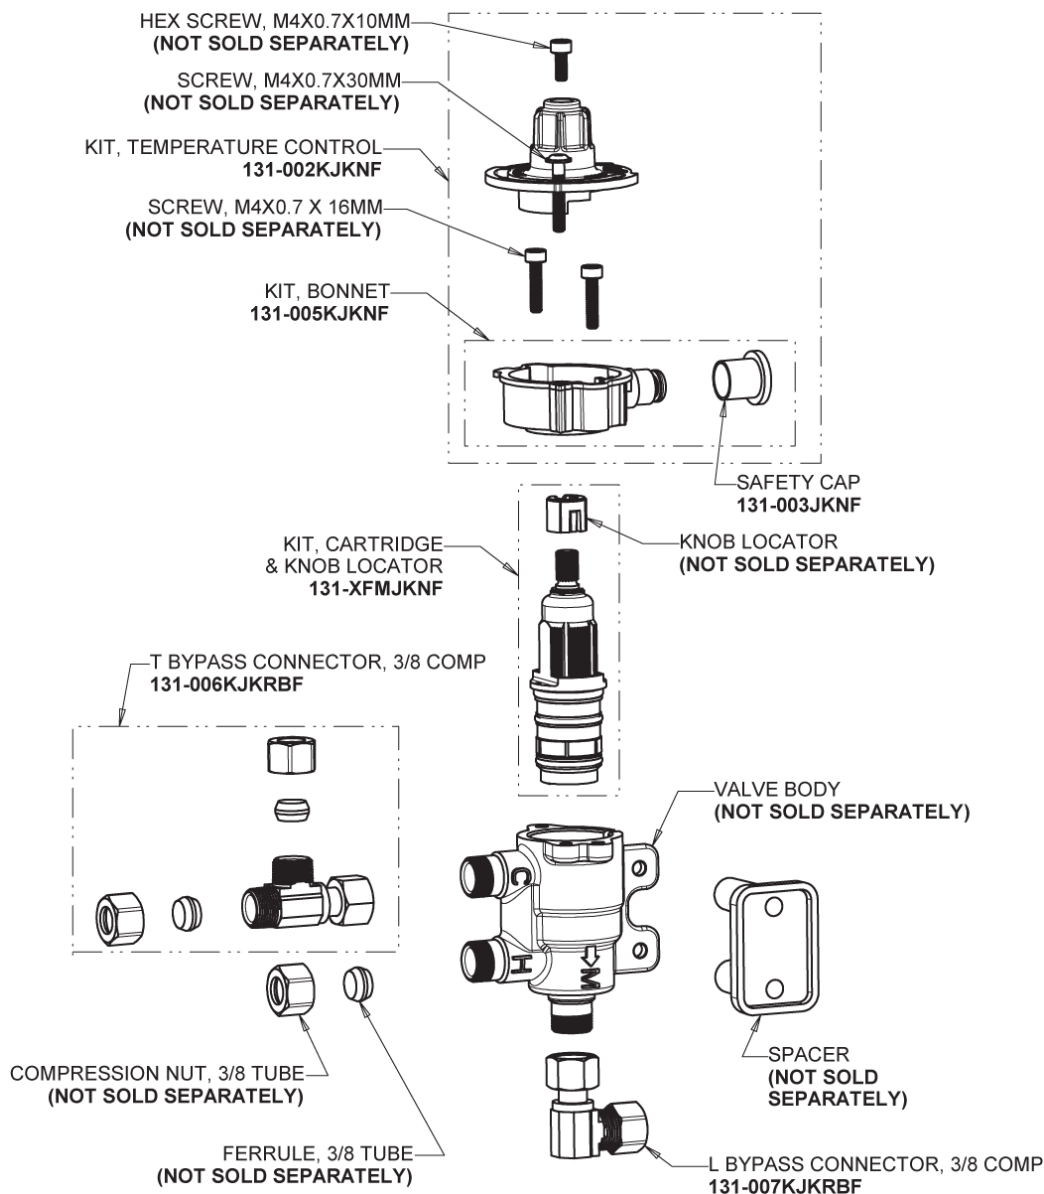

# Repair Parts

116.884.AB.1T

Touch-free, programmable faucet with mixing valve, for Patient Care applications

**CHICAGO  
FAUCETS**  
Geberit Group

Thermostatic Mixing Valve  
**131-LCFMJKABNF**