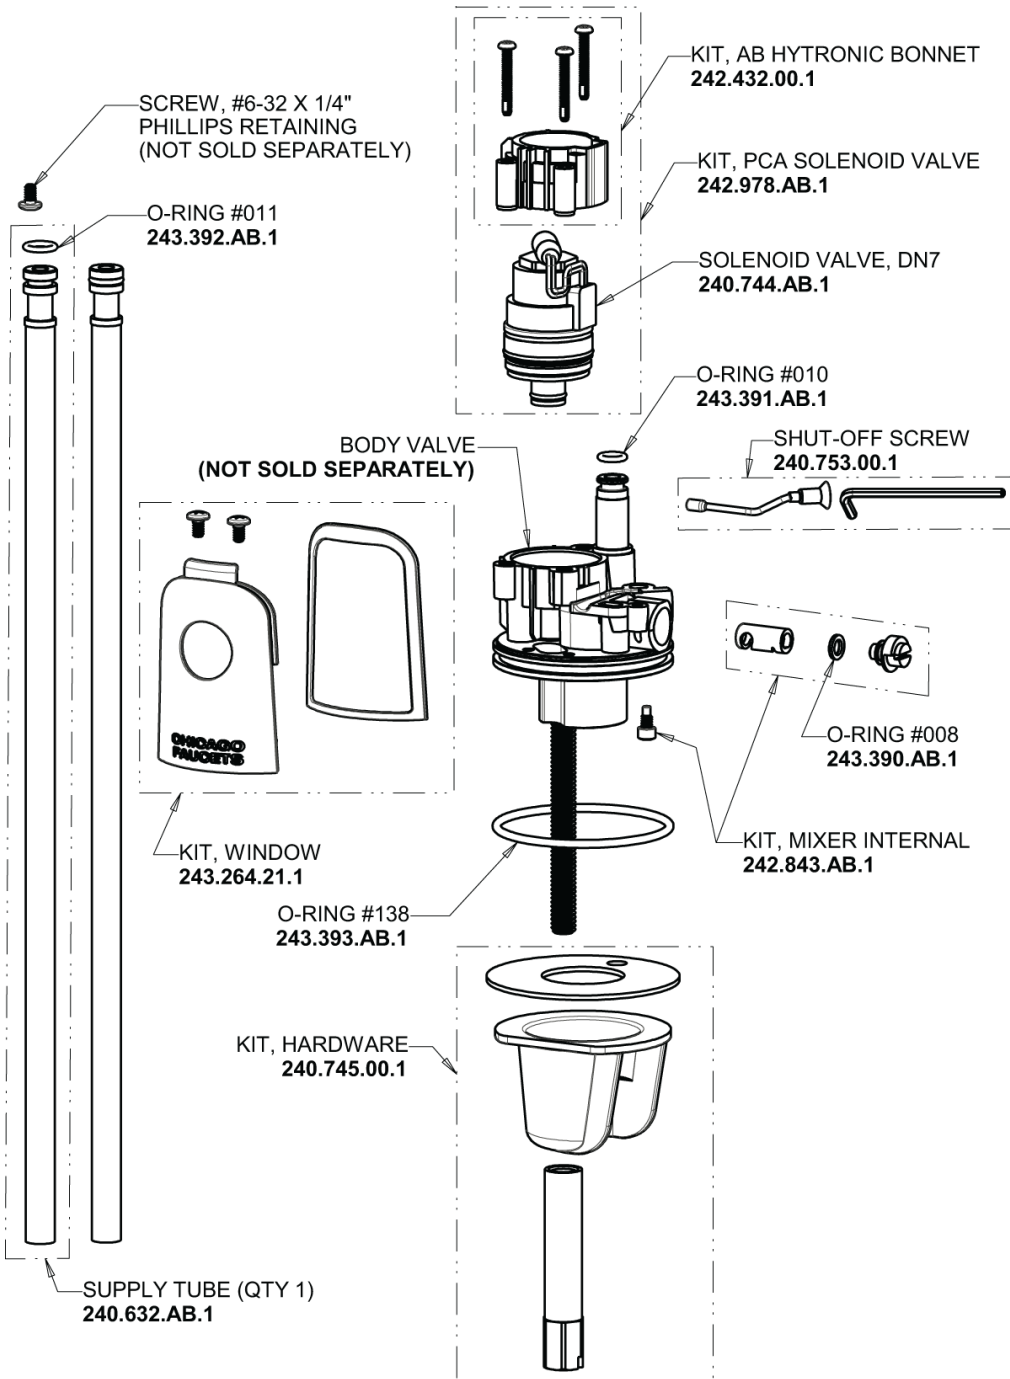

# Repair Parts

116.884.AB.1T

Touch-free, programmable faucet with mixing valve, for Patient Care applications

## Base Parts:

HyTronic Traditional Spout  
244.507.00.1

2.2 GPM (8.3 L/min) Vandal Proof  
Softflo Aerator  
E12VPJKABCP