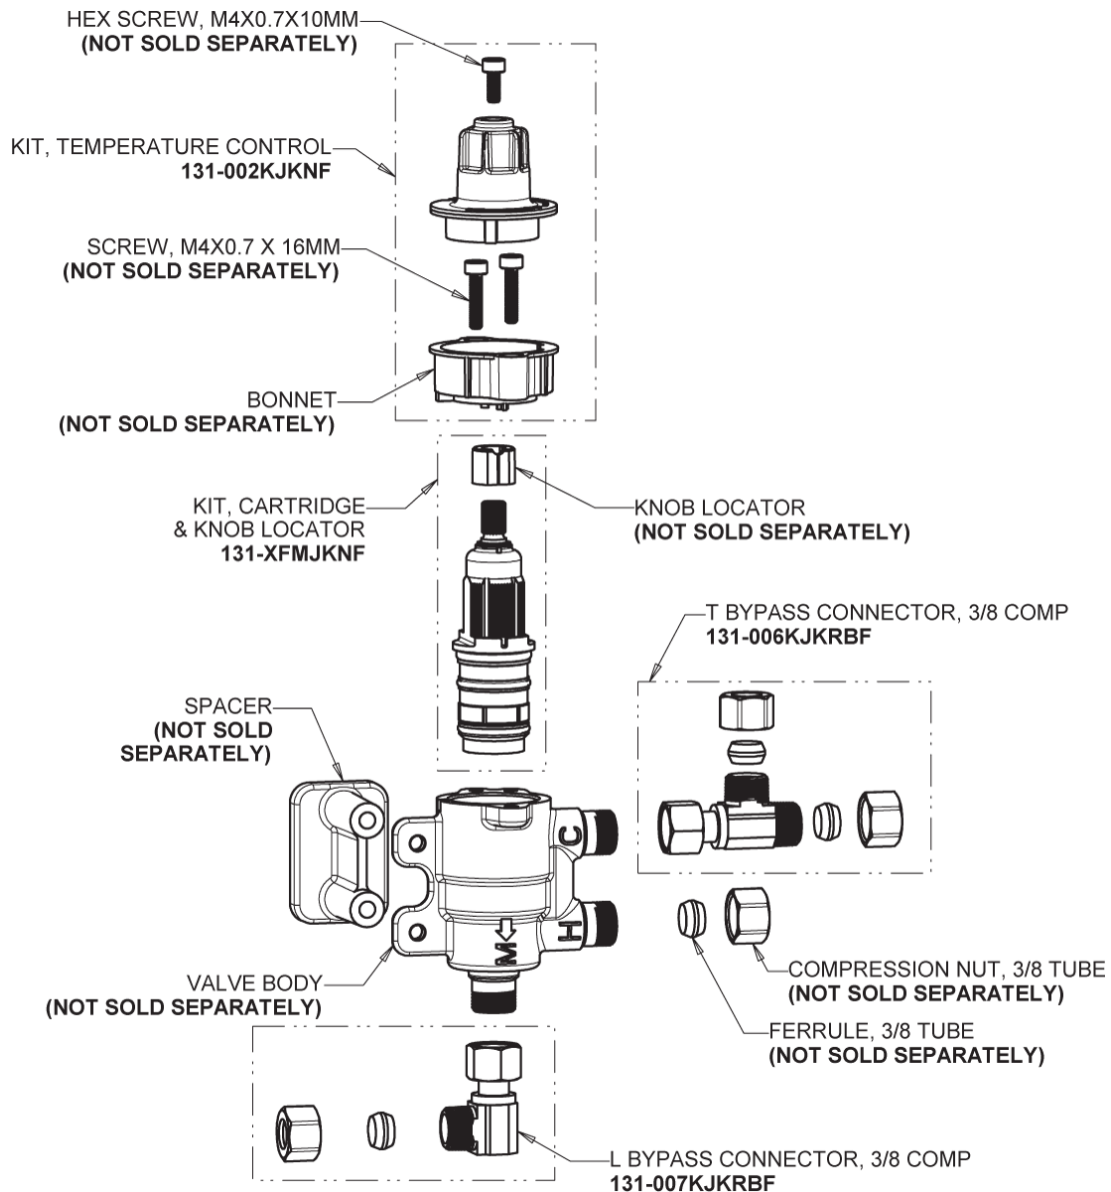

116.883.AB.1T

Touch-free, programmable faucet with mixing valve, for Patient Care applications

**CHICAGO
FAUCETS**
Geberit Group

Electronic Module
242.433.00.1T

Inline Check Valve
243.315.AB.1

EBPS

ERROR:
No image found.

116.883.AB.1T

Touch-free, programmable faucet with mixing valve, for Patient Care applications

**CHICAGO
FAUCETS**
Geberit Group

Thermostatic Mixing Valve
131-LCJKABNF

For Technical Assistance:

Phone: 800-TEC-TRUE (832-8783)