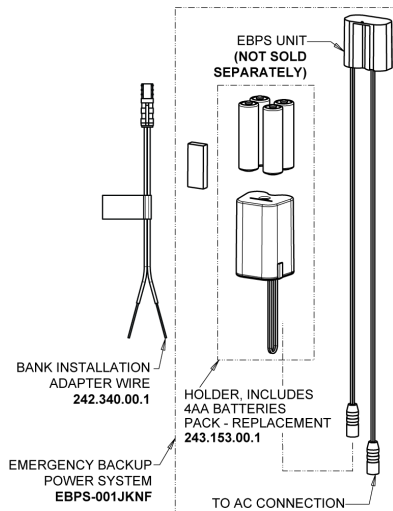

116.883.AB.1T

Touch-free, programmable faucet with mixing valve, for Patient Care applications

**CHICAGO
FAUCETS**
Geberit Group

Electronic Module
242.433.00.1T

Inline Check Valve
243.315.AB.1

EBPS

ERROR:
No image found.