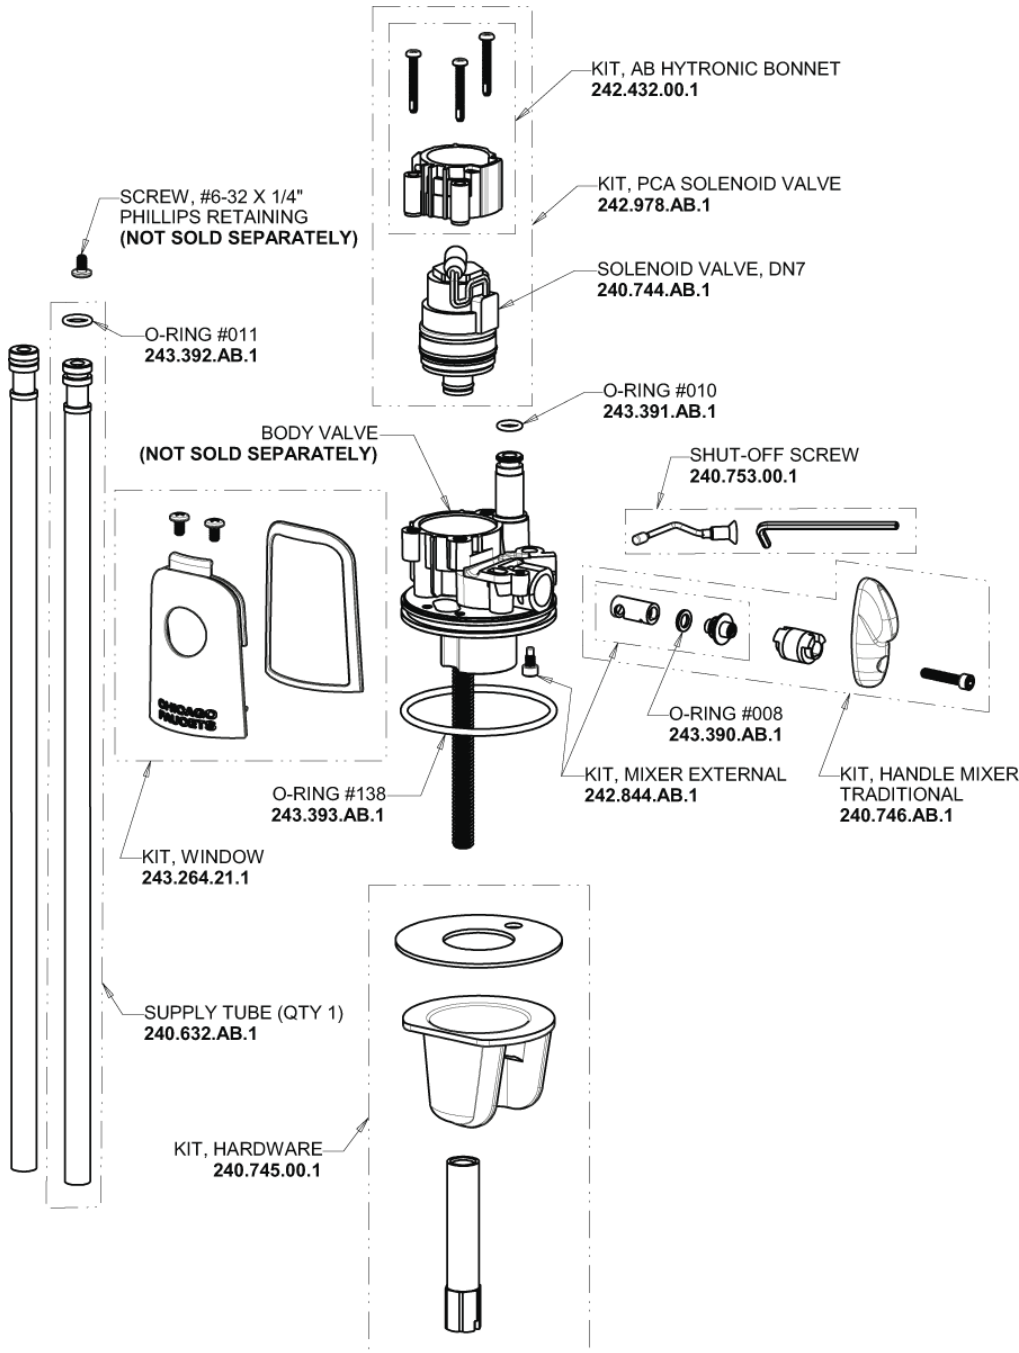

Repair Parts

116.883.AB.1T

Touch-free, programmable faucet with mixing valve, for Patient Care applications

CHICAGO FAUCETS®

Geberit Group

Base Parts:

HyTronic Traditional Spout
244.487.00.1

2.2 GPM (8.3 L/min) Vandal Proof
Softflo Aerator
E12VPJKABCP

116.883.AB.1T

Touch-free, programmable faucet with mixing valve, for Patient Care applications

**CHICAGO
FAUCETS**
Geberit Group

Electronic Module
242.433.00.1T

Inline Check Valve
243.315.AB.1

EBPS

ERROR:
No image found.