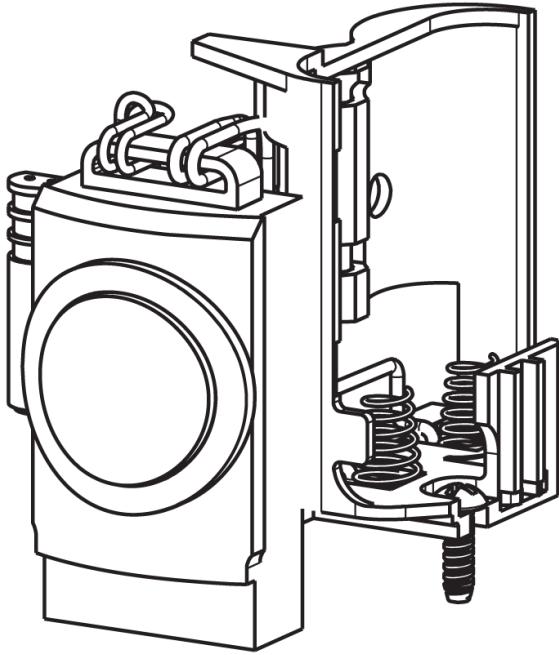

Repair Parts

116.883.AB.1T

Touch-free, programmable faucet with mixing valve, for Patient Care applications

CHICAGO FAUCETS®

Geberit Group

Base Parts:

HyTronic Traditional Spout
244.487.00.1

2.2 GPM (8.3 L/min) Vandal Proof
Softflo Aerator
E12VPJKABCP

116.883.AB.1T

Touch-free, programmable faucet with mixing valve, for Patient Care applications

**CHICAGO
FAUCETS**
Geberit Group

Electronic Module
242.433.00.1T

Inline Check Valve
243.315.AB.1

EBPS

ERROR:
No image found.