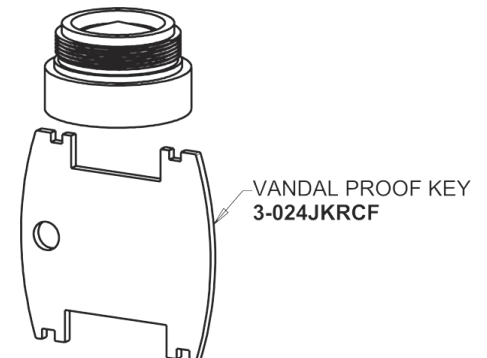

Repair Parts

116.883.AB.1T

Touch-free, programmable faucet with mixing valve, for Patient Care applications

CHICAGO FAUCETS®

Geberit Group

Base Parts:

HyTronic Traditional Spout
244.487.00.1

2.2 GPM (8.3 L/min) Vandal Proof
Softflo Aerator
E12VPJKABCP

116.883.AB.1T

Touch-free, programmable faucet with mixing valve, for Patient Care applications

**CHICAGO
FAUCETS**
Geberit Group

Electronic Module
242.433.00.1T

Inline Check Valve
243.315.AB.1

EBPS

ERROR:
No image found.