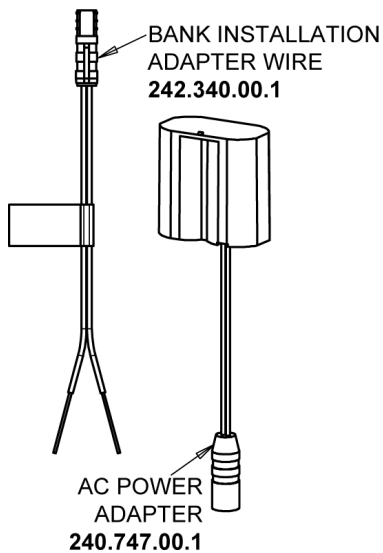

116.880.AB.1T

Touch-free, programmable faucet with mixing valve, for Patient Care applications

**CHICAGO
FAUCETS**
Geberit Group

Electronic Module
242.433.00.1T

Inline Check Valve
243.315.AB.1

AC Power System
AC Power