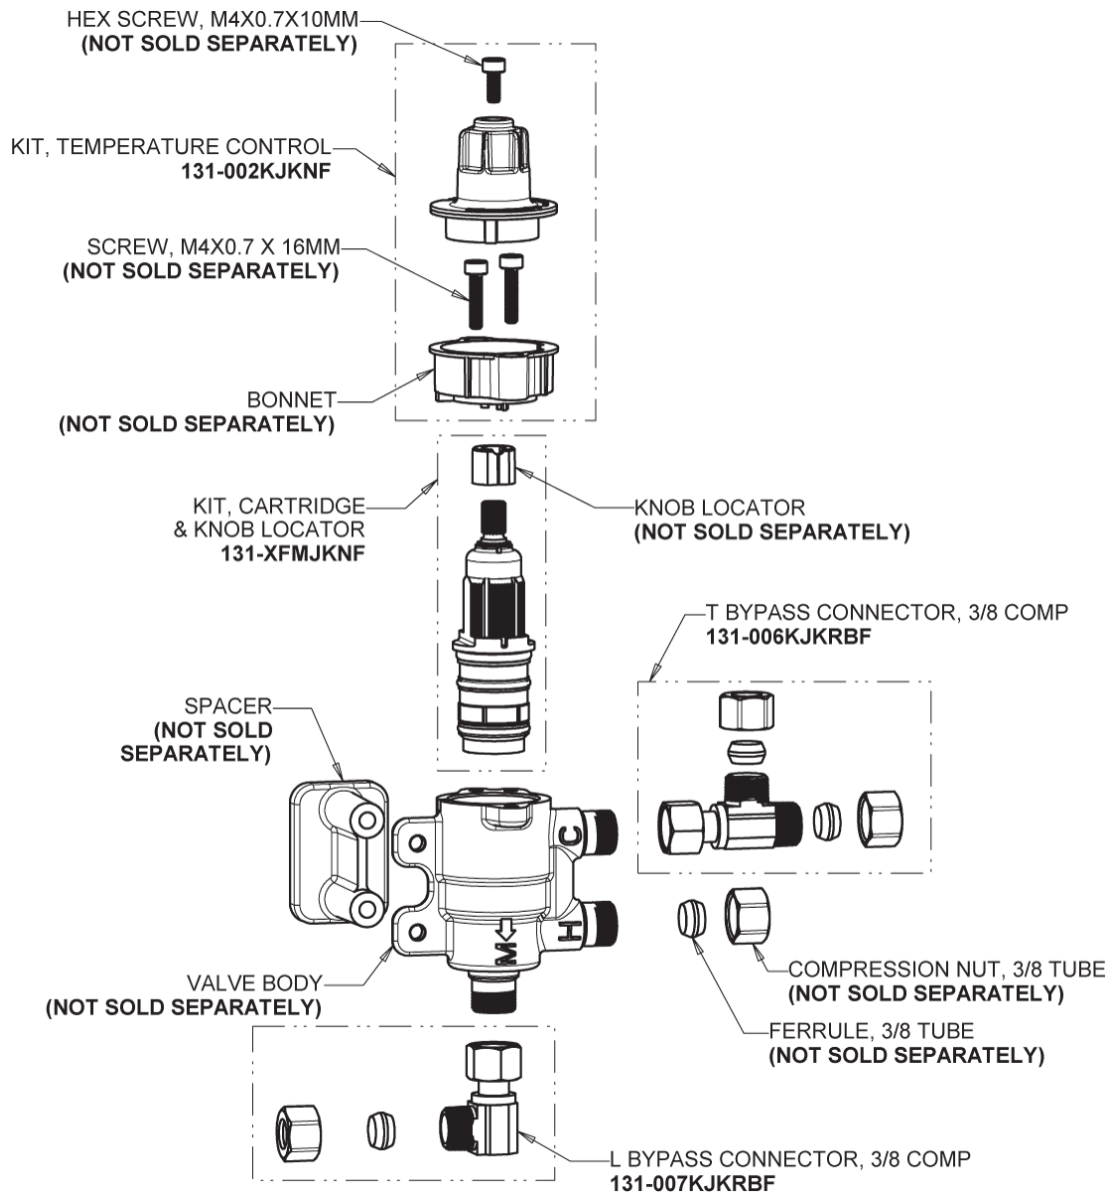

116.880.AB.1T

Touch-free, programmable faucet with mixing valve, for Patient Care applications

**CHICAGO
FAUCETS**
Geberit Group

Electronic Module
242.433.00.1T

Inline Check Valve
243.315.AB.1

AC Power System
AC Power

Repair Parts

116.880.AB.1T

Touch-free, programmable faucet with mixing valve, for Patient Care applications

CHICAGO FAUCETS®

Geberit Group

Thermostatic Mixing Valve
131-LCJKABNF

For Technical Assistance:

Phone: 800-TEC-TRUE (832-8783)