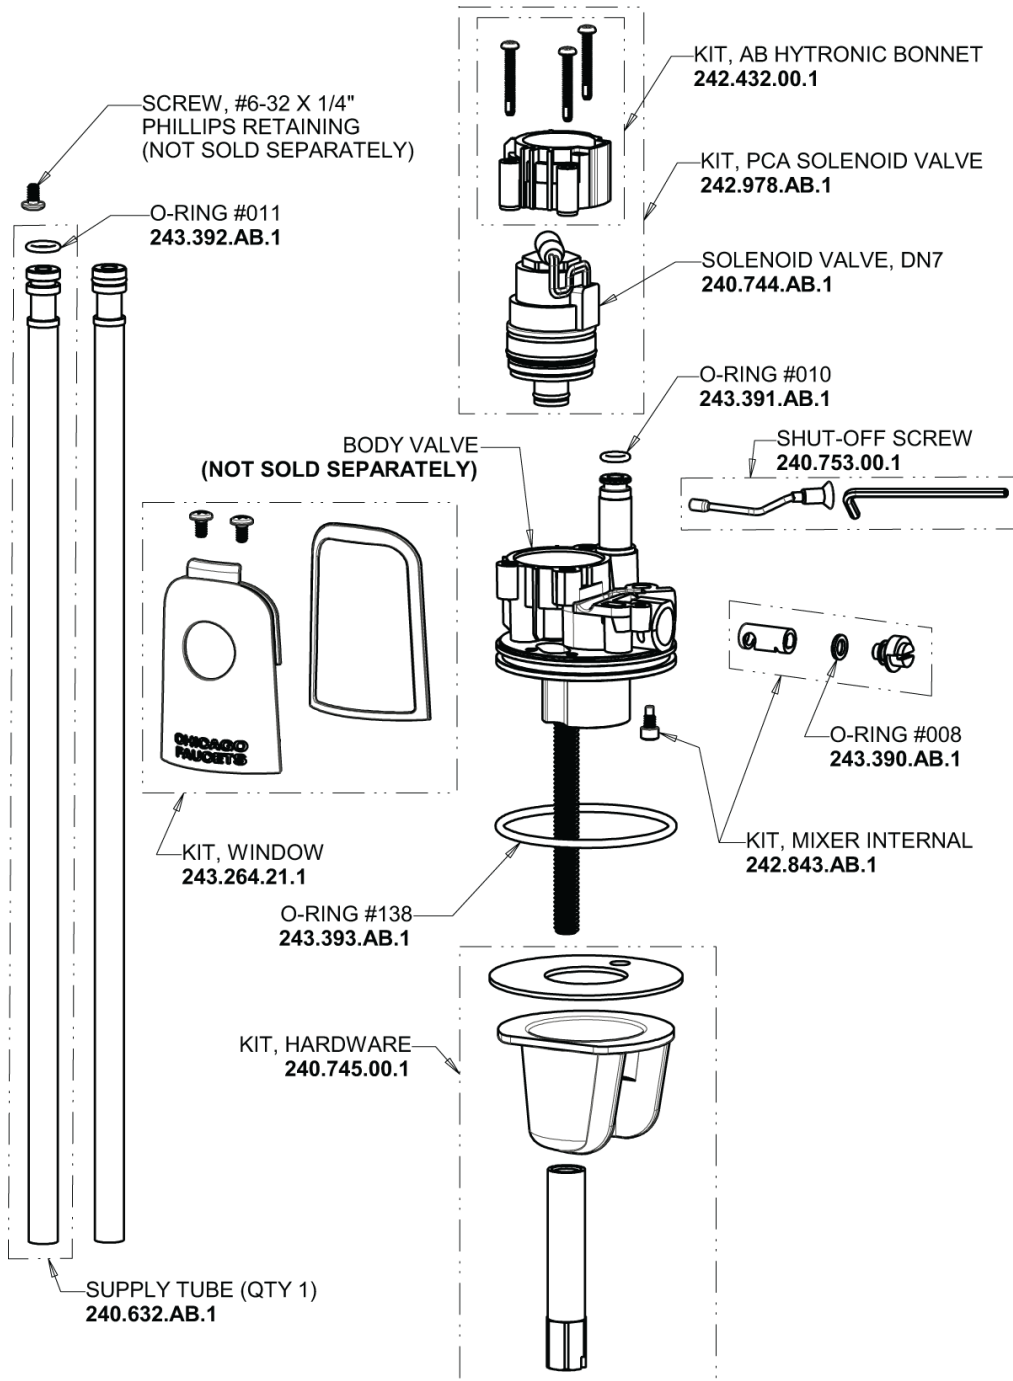

Repair Parts

116.880.AB.1T

Touch-free, programmable faucet with mixing valve, for Patient Care applications

CHICAGO FAUCETS®

Geberit Group

Base Parts:

HyTronic Traditional Spout
244.507.00.1

2.2 GPM (8.3 L/min) Vandal Proof
Softflo Aerator
E12VPJKABCP

116.880.AB.1T

Touch-free, programmable faucet with mixing valve, for Patient Care applications

**CHICAGO
FAUCETS**
Geberit Group

Electronic Module
242.433.00.1T

Inline Check Valve
243.315.AB.1

AC Power System
AC Power