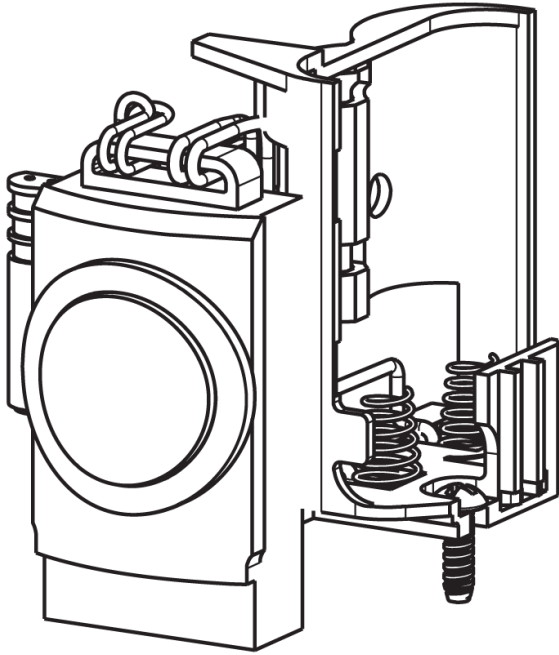

Repair Parts

116.880.AB.1T

Touch-free, programmable faucet with mixing valve, for Patient Care applications

CHICAGO FAUCETS®

Geberit Group

Base Parts:

HyTronic Traditional Spout
244.507.00.1

2.2 GPM (8.3 L/min) Vandal Proof
Softflo Aerator
E12VPJKABCP

116.880.AB.1T

Touch-free, programmable faucet with mixing valve, for Patient Care applications

**CHICAGO
FAUCETS**
Geberit Group

Electronic Module
242.433.00.1T

Inline Check Valve
243.315.AB.1

AC Power System
AC Power