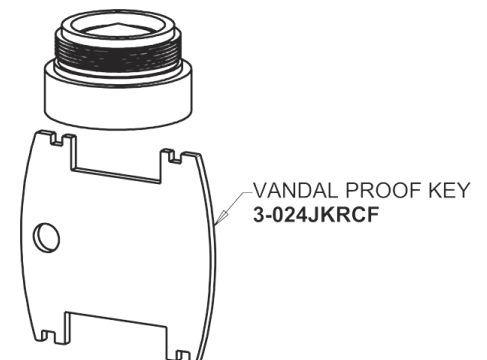

Repair Parts

116.880.AB.1T

Touch-free, programmable faucet with mixing valve, for Patient Care applications

CHICAGO FAUCETS®

Geberit Group

Base Parts:

HyTronic Traditional Spout
244.507.00.1

2.2 GPM (8.3 L/min) Vandal Proof
Softflo Aerator
E12VPJKABCP

116.880.AB.1T

Touch-free, programmable faucet with mixing valve, for Patient Care applications

**CHICAGO
FAUCETS**
Geberit Group

Electronic Module
242.433.00.1T

Inline Check Valve
243.315.AB.1

AC Power System
AC Power