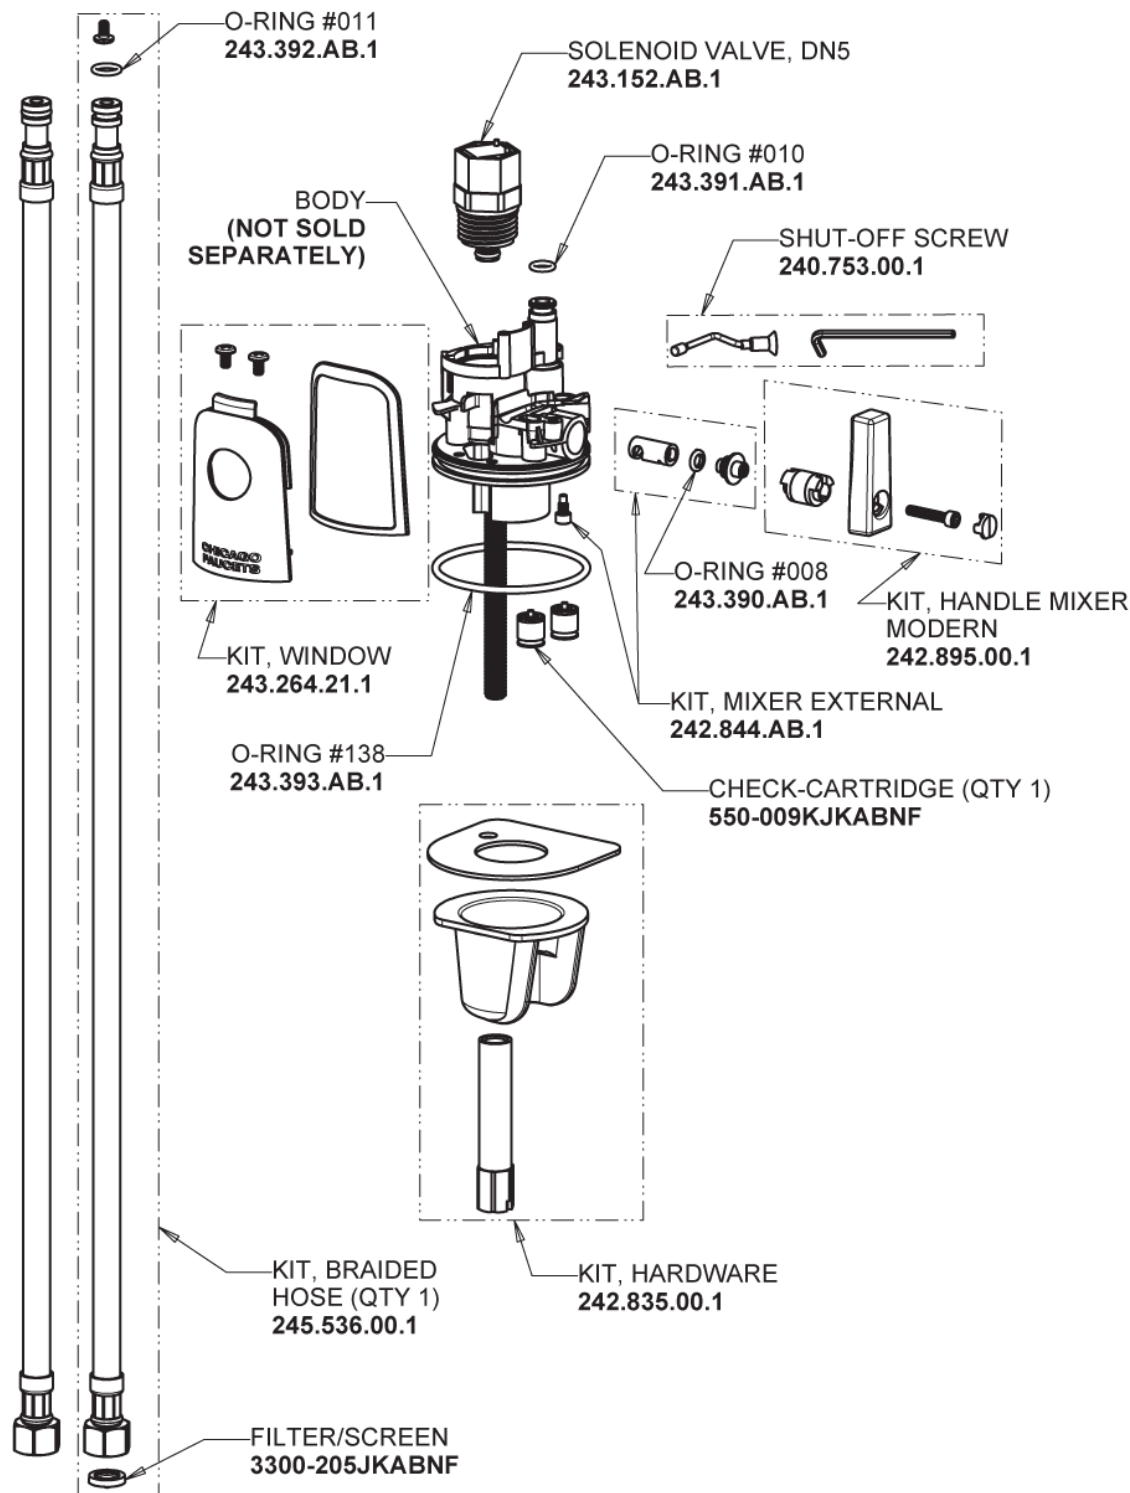

Repair Parts

116.878.AB.4T

Touch-free, programmable faucet with above-deck electronics

CHICAGO FAUCETS®

Geberit Group

Base Parts:

For Technical Assistance:

Phone: 800-TEC-TRUE (832-8783)

CHICAGO FAUCETS®

Geberit Group

HyTronic Edge Spout
242.799.AB.1

FLOW CONTROL 1.5 GPM MAX
1020-006JKABNF

CHECK-CARTRIDGE
550-009KJKABNF

O-RING, #010
243.391.AB.1

Electronic Module
242.433.00.1T

0.35 GPM (1.3 L/min) Vandal Proof Econo-Flo Non-Aerating
Outlet
E39VPJKABCP

VANDAL PROOF KEY
3-024JKRCF

CR-P2 6V Lithium Battery
242.560.00.1

For Technical Assistance:

Phone: 800-TEC-TRUE (832-8783)

Email: techsupport.us@chicagofaucets.com

2100 South Clearwater Drive

Des Plaines, IL 60018