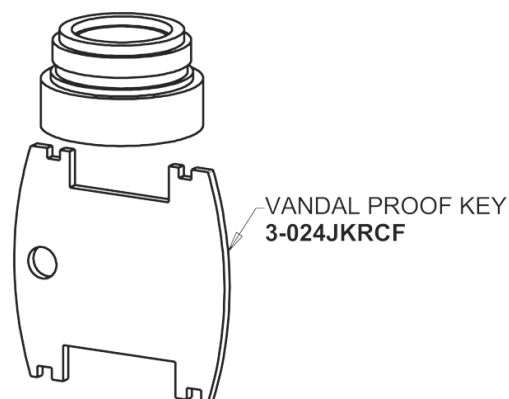

Touch-free, programmable faucet with above-deck electronics

CHICAGO FAUCETS®

Geberit Group

HyTronic Curve Spout
242.796.AB.1

Electronic Module
242.433.00.1T

0.35 GPM (1.3 L/min) Vandal Proof Econo-Flo Non-Aerating
Outlet
E39VPJKABCP