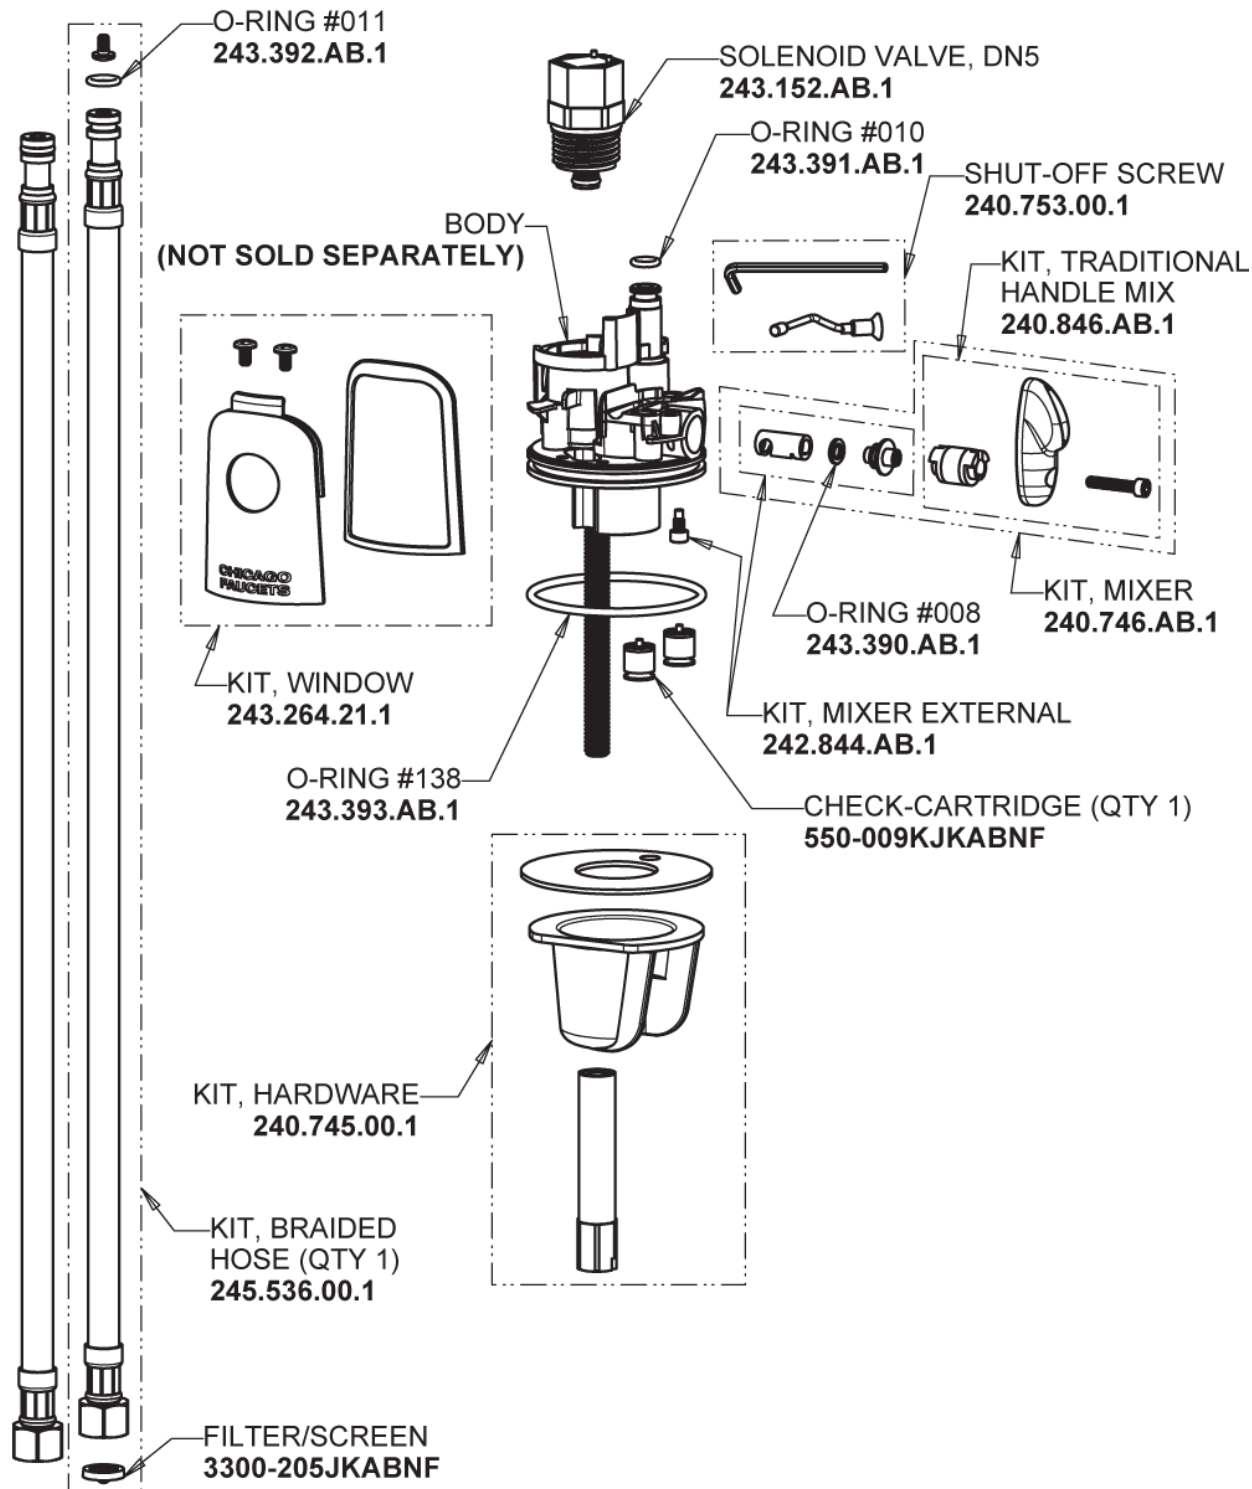

Repair Parts

116.877.AB.4T

Touch-free, programmable faucet with above-deck electronics

CHICAGO FAUCETS®

Geberit Group

HyTronic Base with User Temp Control

Base Parts:

For Technical Assistance:

Touch-free, programmable faucet with above-deck electronics

CHICAGO FAUCETS®

Geberit Group

HyTronic Curve Spout
242.796.AB.1

Electronic Module
242.433.00.1T

0.35 GPM (1.3 L/min) Vandal Proof Econo-Flo Non-Aerating
Outlet
E39VPJKABCP