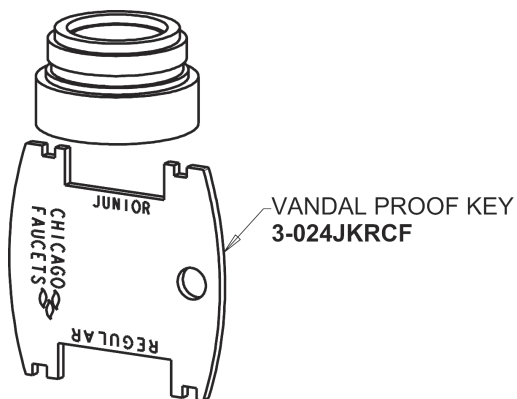

Touch-free, programmable faucet with above-deck electronics

CHICAGO FAUCETS®

Geberit Group

HyTronic Curve Spout
242.796.AB.1

Electronic Module
242.433.00.1T

0.5 GPM (1.9 L/min) Vandal Proof Econo-Flo Non-Aerating
Spray
E2805JKABCP