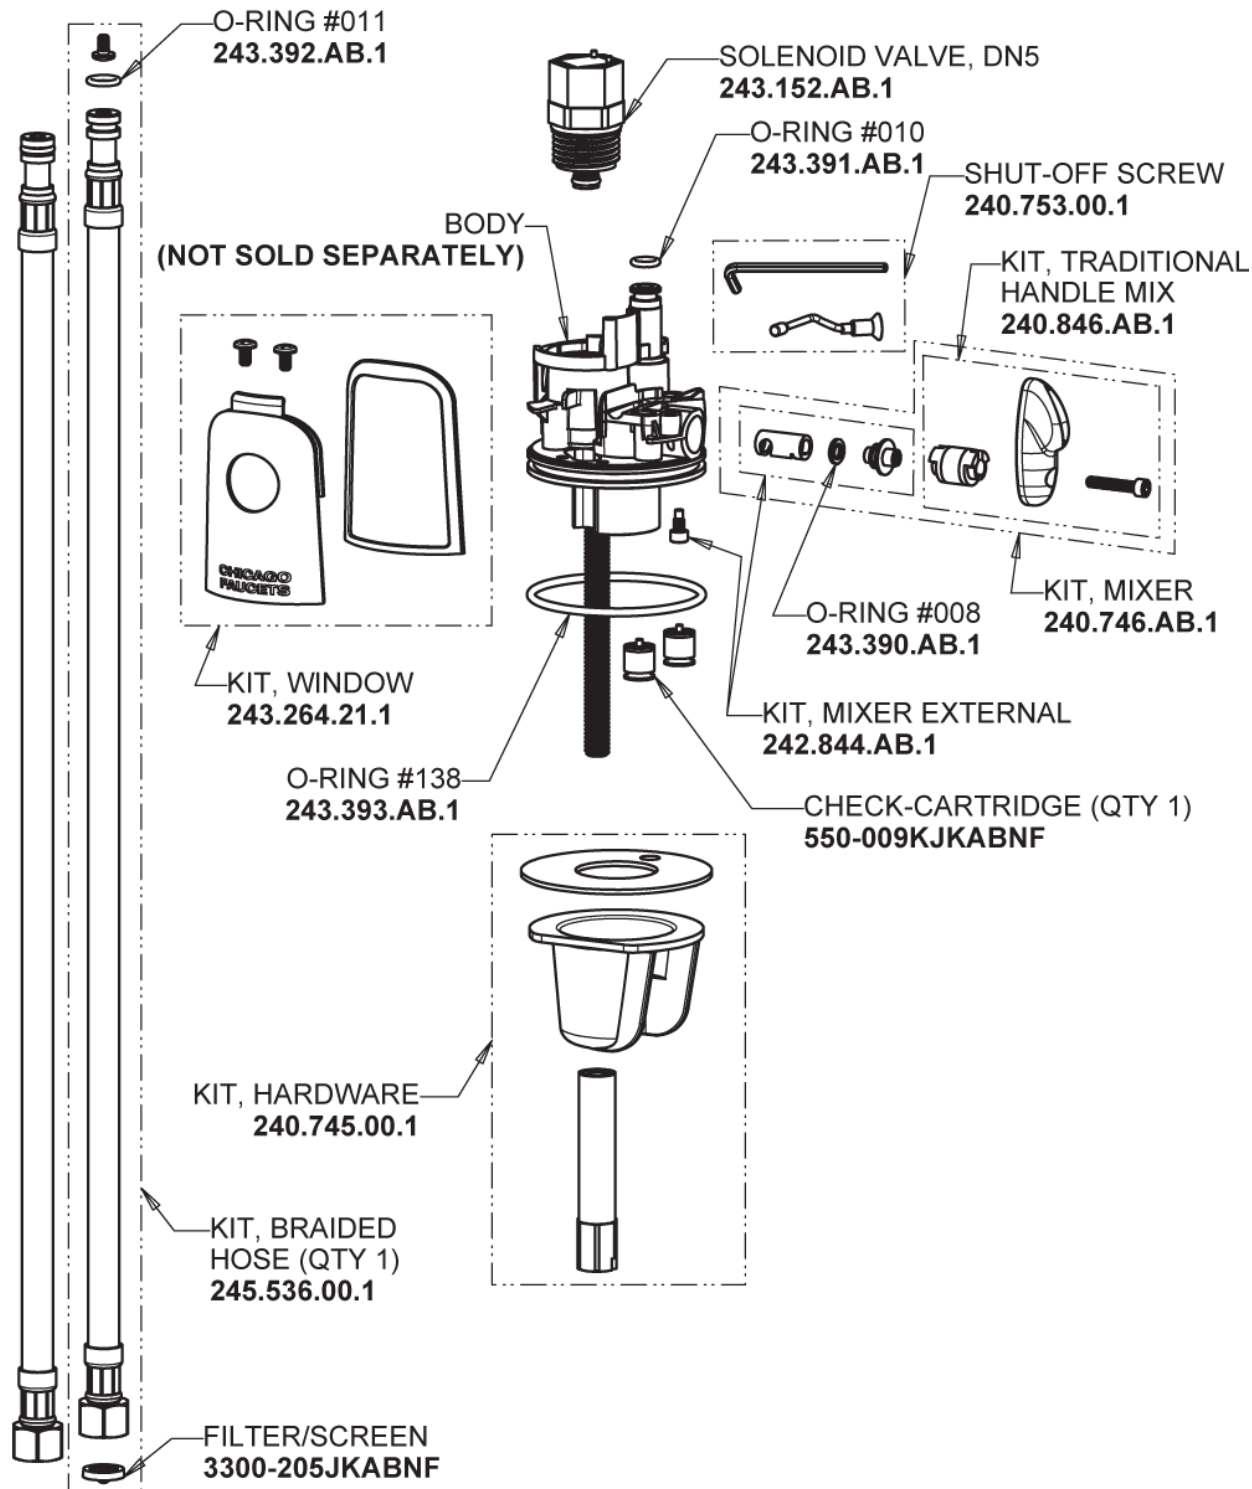

Repair Parts

116.877.AB.1T

Touch-free, programmable faucet with above-deck electronics

CHICAGO FAUCETS®

Geberit Group

HyTronic Base with User Temp Control

Base Parts:

For Technical Assistance:

Touch-free, programmable faucet with above-deck electronics

CHICAGO FAUCETS®

Geberit Group

HyTronic Curve Spout
242.796.AB.1

Electronic Module
242.433.00.1T

0.5 GPM (1.9 L/min) Vandal Proof Econo-Flo Non-Aerating
Spray
E2805JKABCP