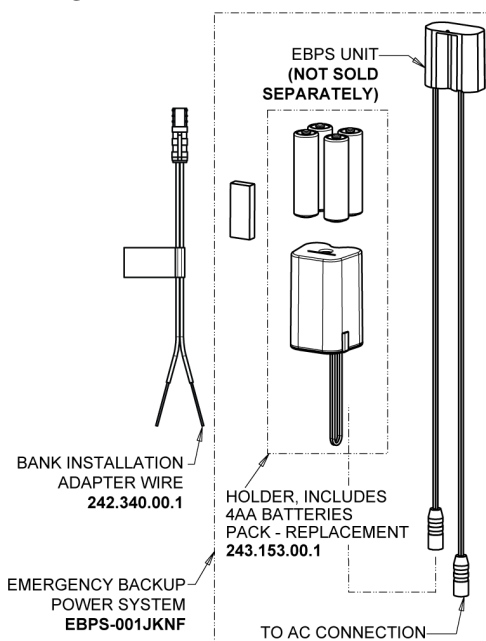

# CHICAGO FAUCETS®

Geberit Group

Inline Check Valve  
243.315.AB.1

Electronic Module  
242.433.00.1T

**EBPS**

Supply stop with Integral Check Valve  
1013-CSTABCP