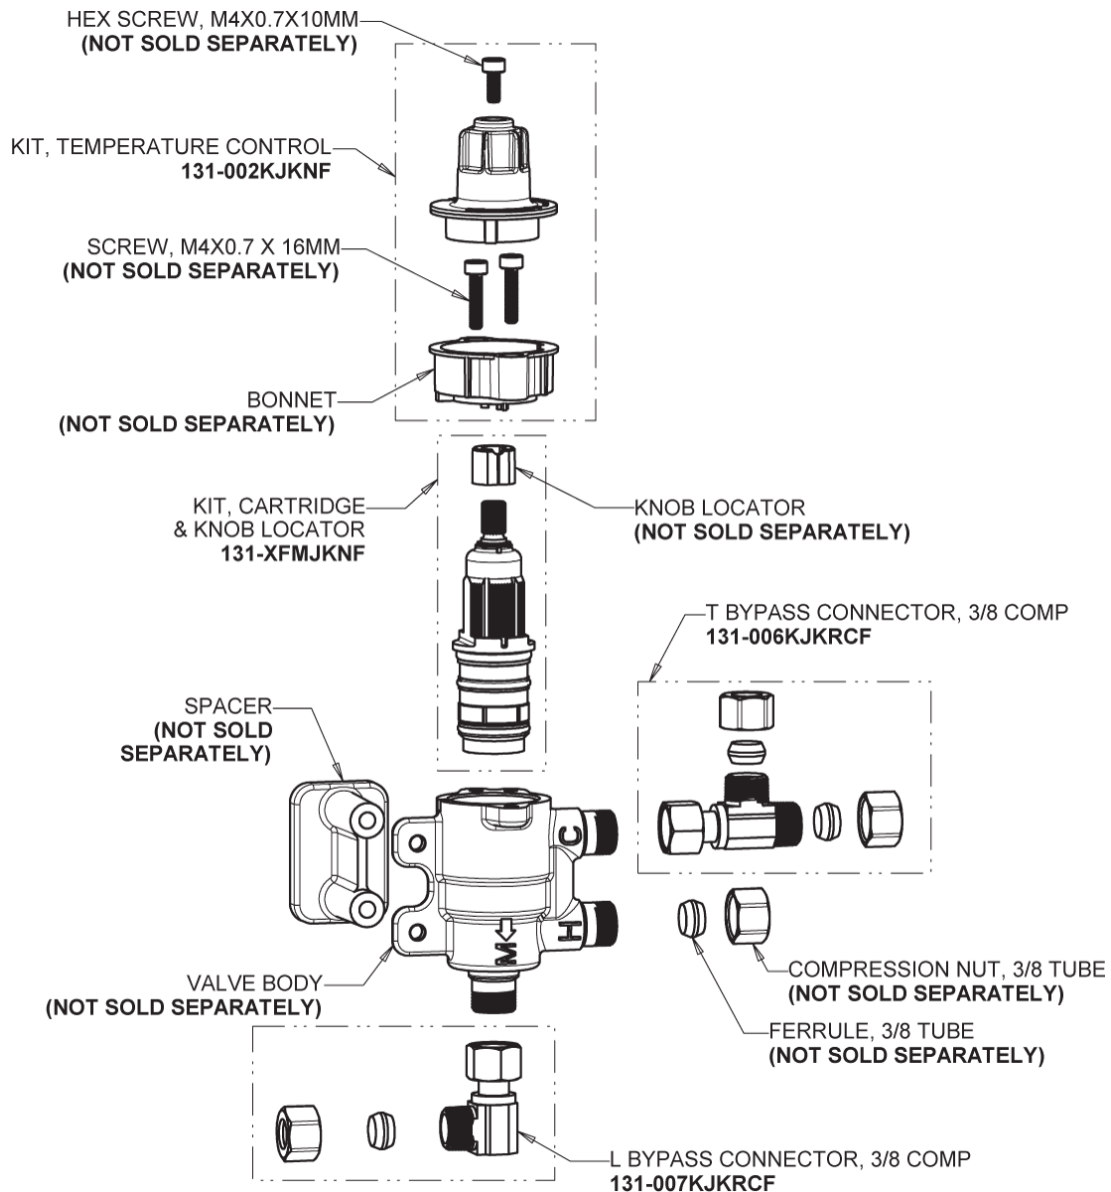

Repair Parts

116.876.AB.1T

Touch-free, programmable faucet with mixing valve and supply stops, for Patient Care applications

CHICAGO FAUCETS®

Geberit Group

Thermostatic Mixing Valve
131-LCJKABRCF

For Technical Assistance:

Phone: 800-TEC-TRUE (832-8783)

Email: techsupport.us@chicagofaucets.com

2100 South Clearwater Drive

Des Plaines, IL 60018

Phone: 847-803-5000

chicagofaucets.com