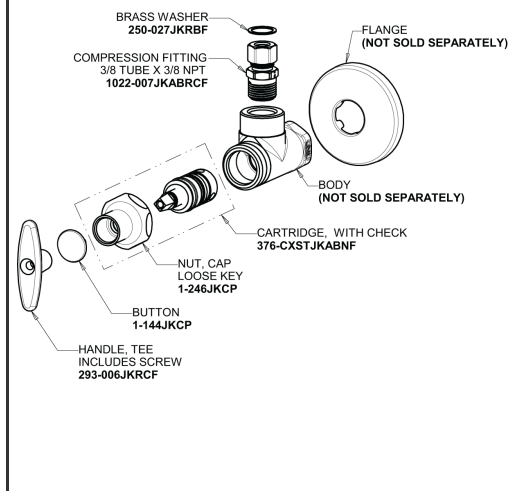

# CHICAGO FAUCETS®

Geberit Group

Inline Check Valve  
243.315.AB.1

Electronic Module  
242.433.00.1T

**EBPS**

Supply stop with Integral Check Valve  
1013-CSTABCP