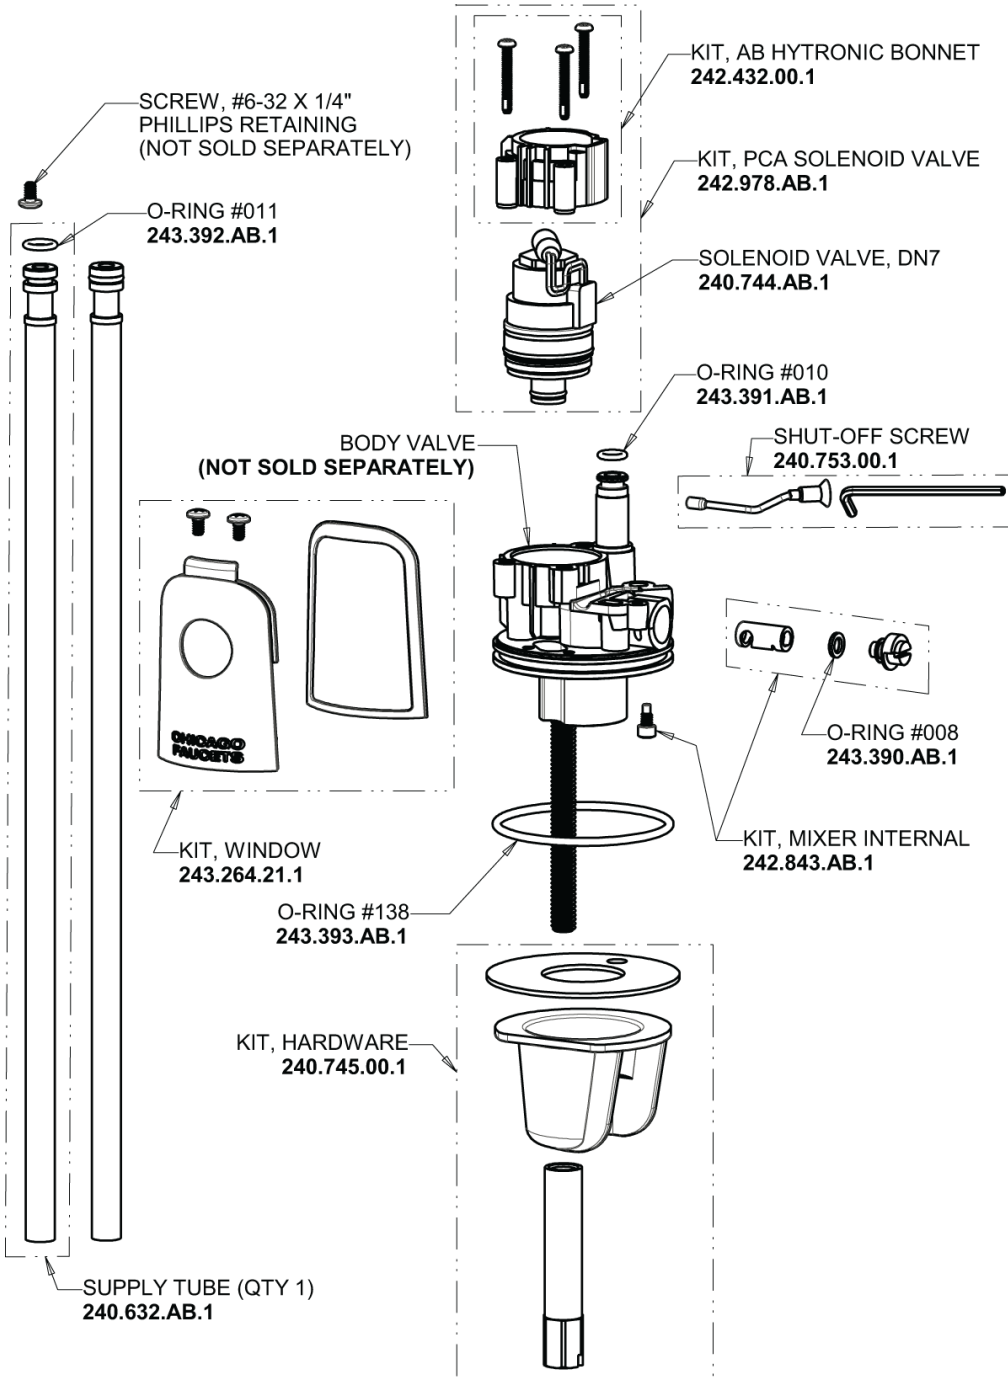

# Repair Parts

116.876.AB.1T

Touch-free, programmable faucet with mixing valve and supply stops, for Patient Care applications

## Base Parts:

HyTronic Traditional Spout  
244.507.00.1

2.2 GPM (8.3 L/min) Vandal Proof  
Softflo Aerator  
E12VPJKABCP