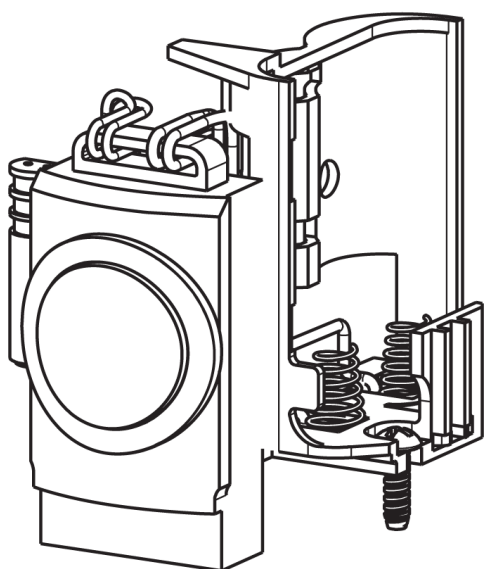

Electronic Module
242.433.00.1T