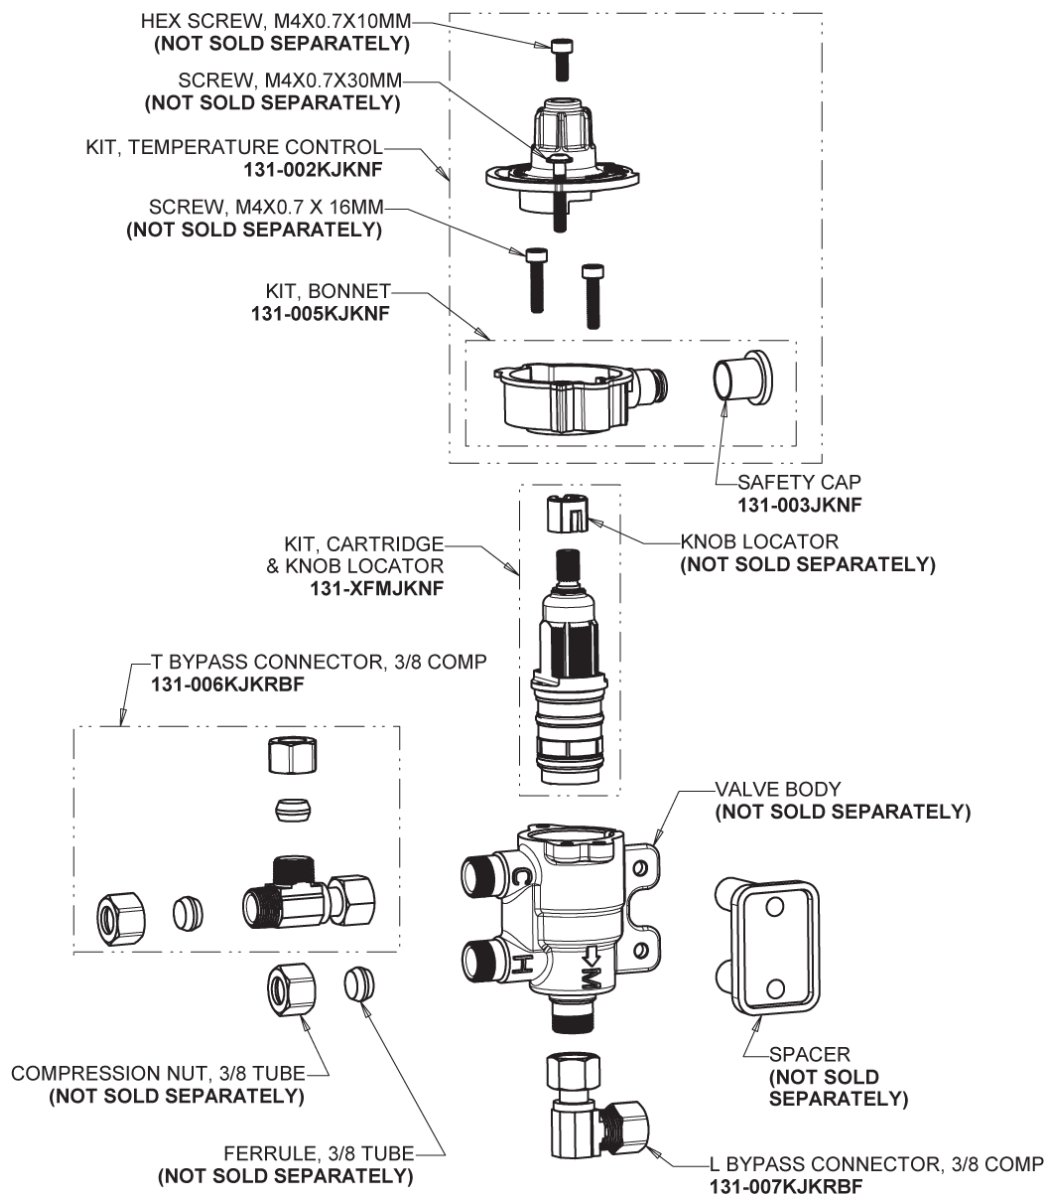

Repair Parts

116.873.AB.1T

Touch-free, programmable faucet with mixing valve and supply stops, for Patient Care applications

**CHICAGO
FAUCETS®**
Geberit Group

Thermostatic Mixing Valve
131-LCFMJKABNF

For Technical Assistance:

Phone: 800-TEC-TRUE (832-8783)

Email: techsupport.us@chicagofaucets.com

2100 South Clearwater Drive

Des Plaines, IL 60018

Phone: 847-803-5000

chicagofaucets.com