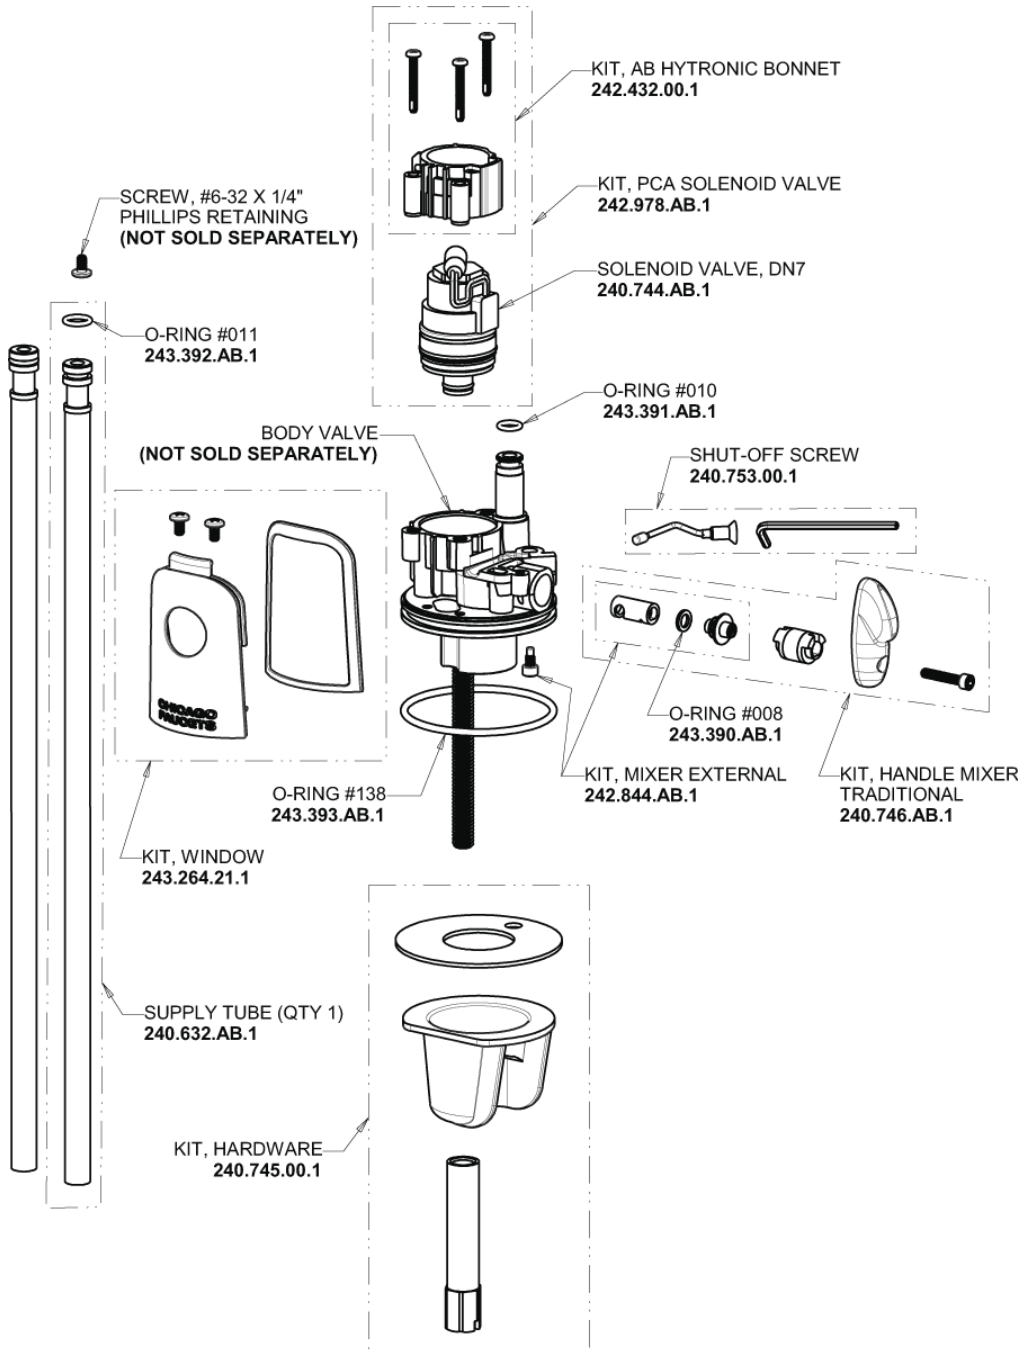

Repair Parts

116.873.AB.1T

Touch-free, programmable faucet with mixing valve and supply stops, for Patient Care applications

CHICAGO FAUCETS®

Geberit Group

Base Parts:

HyTronic Traditional Spout
244.487.00.1

2.2 GPM (8.3 L/min) Vandal Proof
Softflo Aerator
E12VPJKABCP

For Technical Assistance:

Phone: 800-TEC-TRUE (832-8783)

Email: techsupport.us@chicagofaucets.com

2100 South Clearwater Drive

Des Plaines, IL 60018

Phone: 847-803-5000

chicagofaucets.com

Repair Parts

116.873.AB.1T

Touch-free, programmable faucet with mixing valve and supply stops, for Patient Care applications

**CHICAGO
FAUCETS**
Geberit Group

Inline Check Valve
243.315.AB.1

Electronic Module
242.433.00.1T

AC Power System
AC Power

Supply stop with Integral Check Valve
1013-CSTABCP

For Technical Assistance:

Phone: 800-TEC-TRUE (832-8783)

Email: techsupport.us@chicagofaucets.com