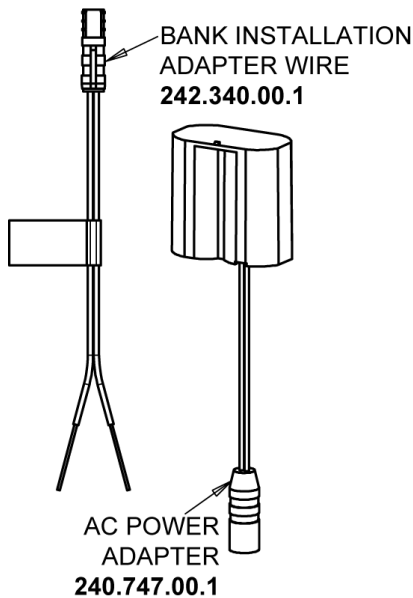

Phone: 847-803-5000

chicagofaucets.com

Repair Parts

116.873.AB.1T

Touch-free, programmable faucet with mixing valve and supply stops, for Patient Care applications

**CHICAGO
FAUCETS**
Geberit Group

Inline Check Valve
243.315.AB.1

Electronic Module
242.433.00.1T

AC Power System
AC Power

Supply stop with Integral Check Valve
1013-CSTABCP

For Technical Assistance:

Phone: 800-TEC-TRUE (832-8783)

Email: techsupport.us@chicagofaucets.com