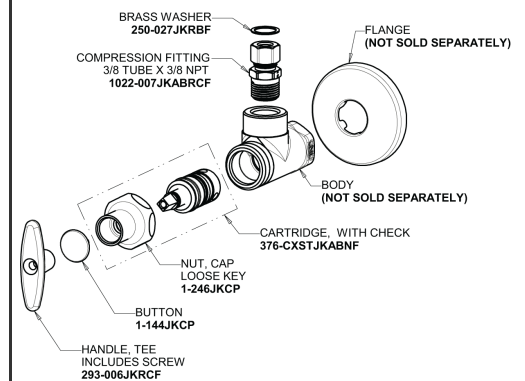

Phone: 847-803-5000

chicagofaucets.com

Repair Parts

116.873.AB.1T

Touch-free, programmable faucet with mixing valve and supply stops, for Patient Care applications

**CHICAGO
FAUCETS**
Geberit Group

Inline Check Valve
243.315.AB.1

Electronic Module
242.433.00.1T

AC Power System
AC Power

Supply stop with Integral Check Valve
1013-CSTABCP

For Technical Assistance:

Phone: 800-TEC-TRUE (832-8783)

Email: techsupport.us@chicagofaucets.com