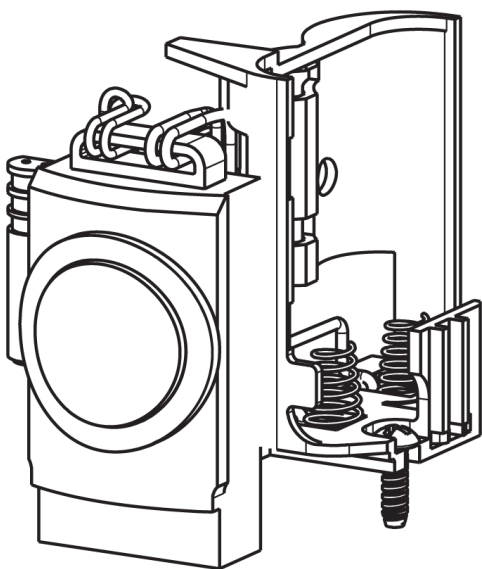

Phone: 847-803-5000

chicagofaucets.com

Repair Parts

116.873.AB.1T

Touch-free, programmable faucet with mixing valve and supply stops, for Patient Care applications

**CHICAGO
FAUCETS**
Geberit Group

Inline Check Valve
243.315.AB.1

Electronic Module
242.433.00.1T

AC Power System
AC Power

Supply stop with Integral Check Valve
1013-CSTABCP

For Technical Assistance:

Phone: 800-TEC-TRUE (832-8783)

Email: techsupport.us@chicagofaucets.com