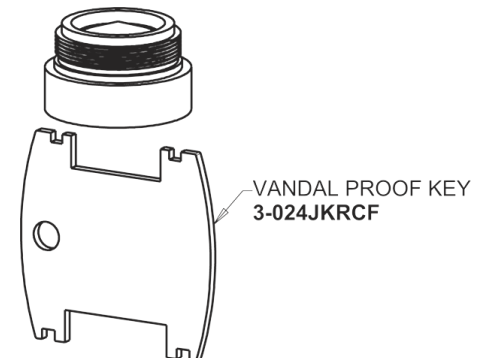

## Base Parts:

HyTronic Traditional Spout  
244.507.00.1

2.2 GPM (8.3 L/min) Vandal Proof  
Softflo Aerator  
E12VPJKABCP