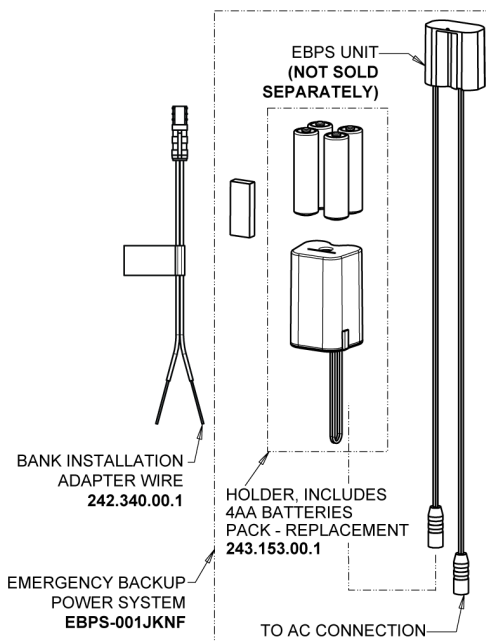

# CHICAGO FAUCETS®

Geberit Group

Inline Check Valve  
243.315.AB.1

Electronic Module  
242.433.00.1T

EBPS

Supply stop with Integral Check Valve  
1013-CSTABCP