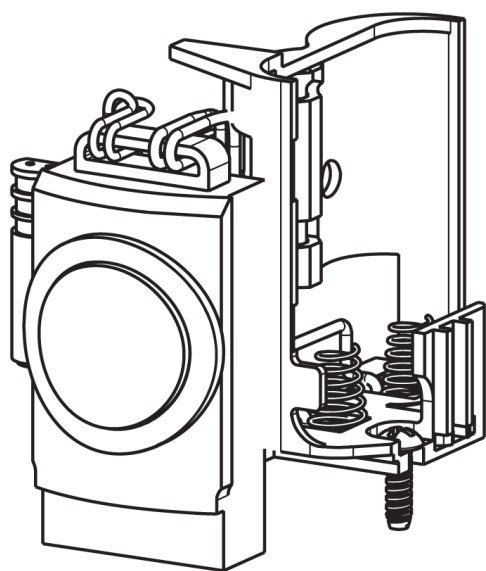

Electronic Module
242.433.00.1T