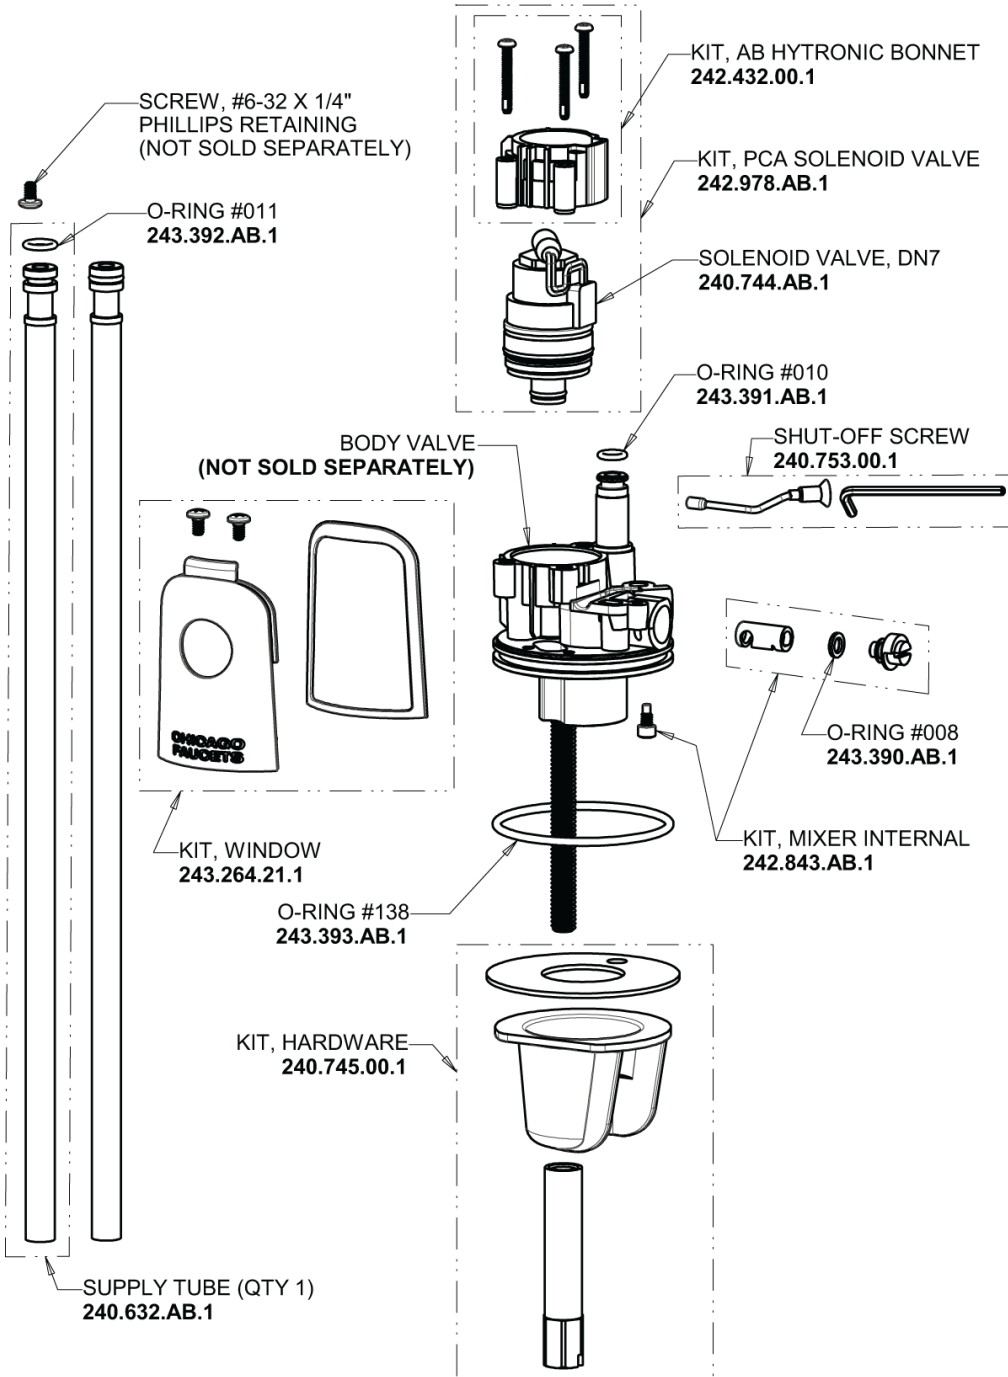

# Repair Parts

116.872.AB.1T

Touch-free, programmable faucet with mixing valve and supply stops, for Patient Care applications

## Base Parts:

HyTronic Traditional Spout  
244.507.00.1

2.2 GPM (8.3 L/min) Vandal Proof  
Softflo Aerator  
E12VPJKABCP