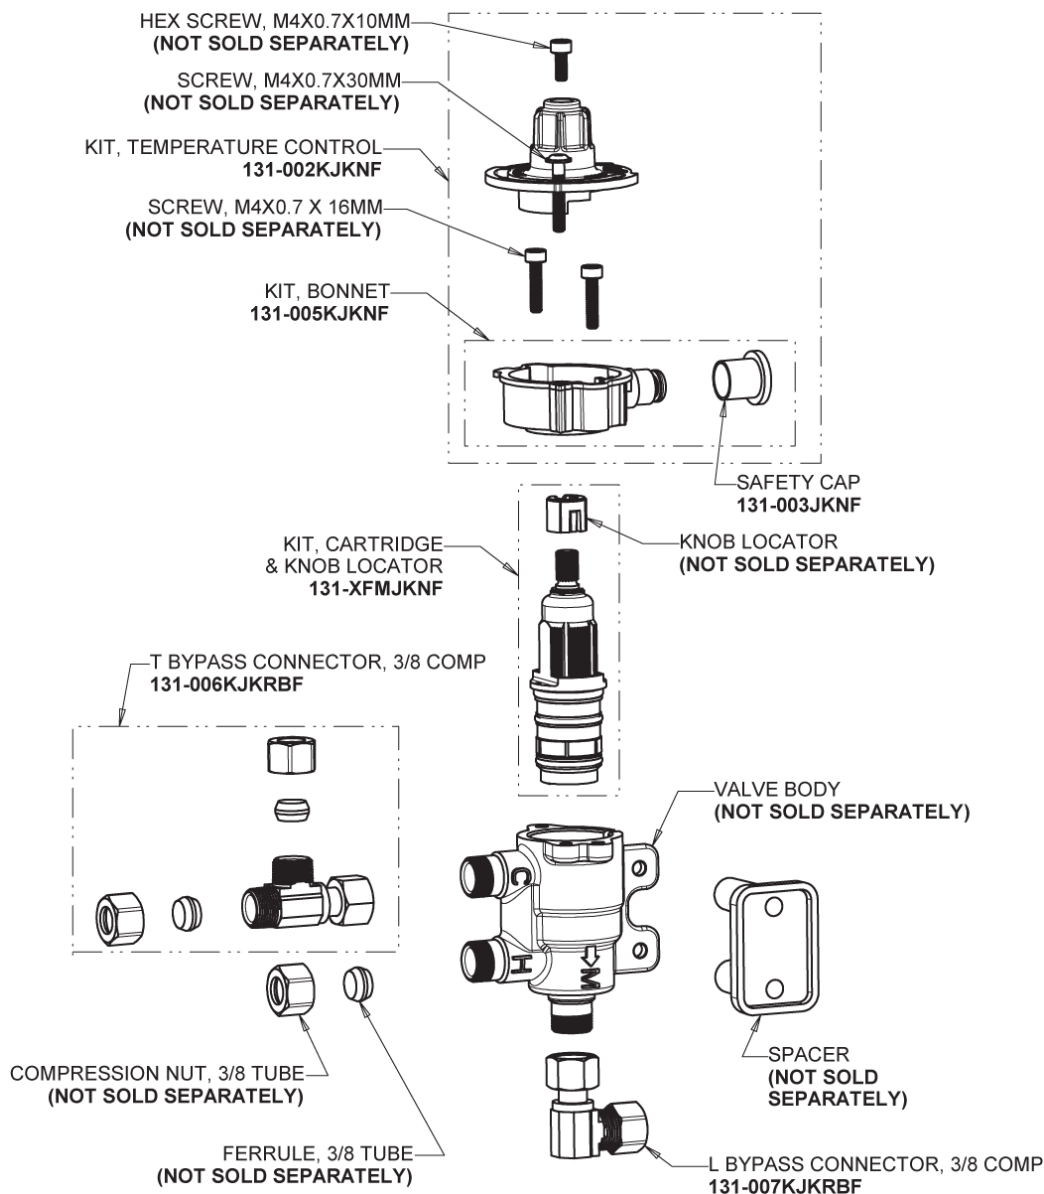

# CHICAGO FAUCETS®

Geberit Group

Inline Check Valve  
243.315.AB.1

Electronic Module  
242.433.00.1T

EBPS

Supply stop with Integral Check Valve  
1013-CSTABCP

# Repair Parts

116.872.AB.1T

Touch-free, programmable faucet with mixing valve and supply stops, for Patient Care applications

**CHICAGO  
FAUCETS**  
Geberit Group

Thermostatic Mixing Valve  
**131-LCFMJKABNF**