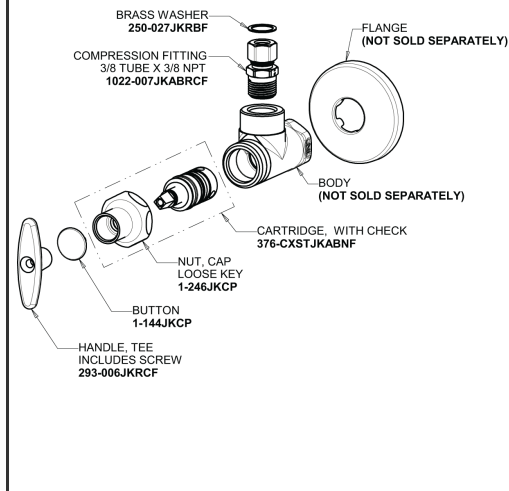

# CHICAGO FAUCETS®

Geberit Group

Inline Check Valve  
243.315.AB.1

Electronic Module  
242.433.00.1T

EBPS

Supply stop with Integral Check Valve  
1013-CSTABCP