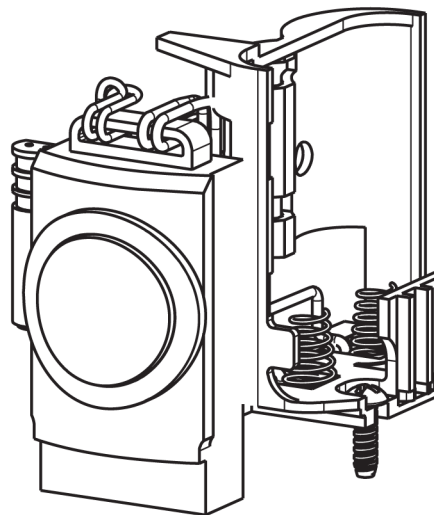

CHICAGO FAUCETS®

Geberit Group

HyTronic Edge Spout
242.799.AB.1

FLOW CONTROL 1.5 GPM MAX
1020-006JKABNF

CHECK-CARTRIDGE
550-009KJKABNF

O-RING, #010
243.391.AB.1

Electronic Module
242.433.00.1T

Vandal Proof Non-Aerating Laminar Stream Solidifier Outlet
242.757.AB.1

KEY, VANDAL PROOF
3-024JKRCF

CR-P2 6V Lithium Battery
242.560.00.1

For Technical Assistance:

Phone: 800-TEC-TRUE (832-8783)

Email: techsupport.us@chicagofaucets.com

2100 South Clearwater Drive

Des Plaines, IL 60018