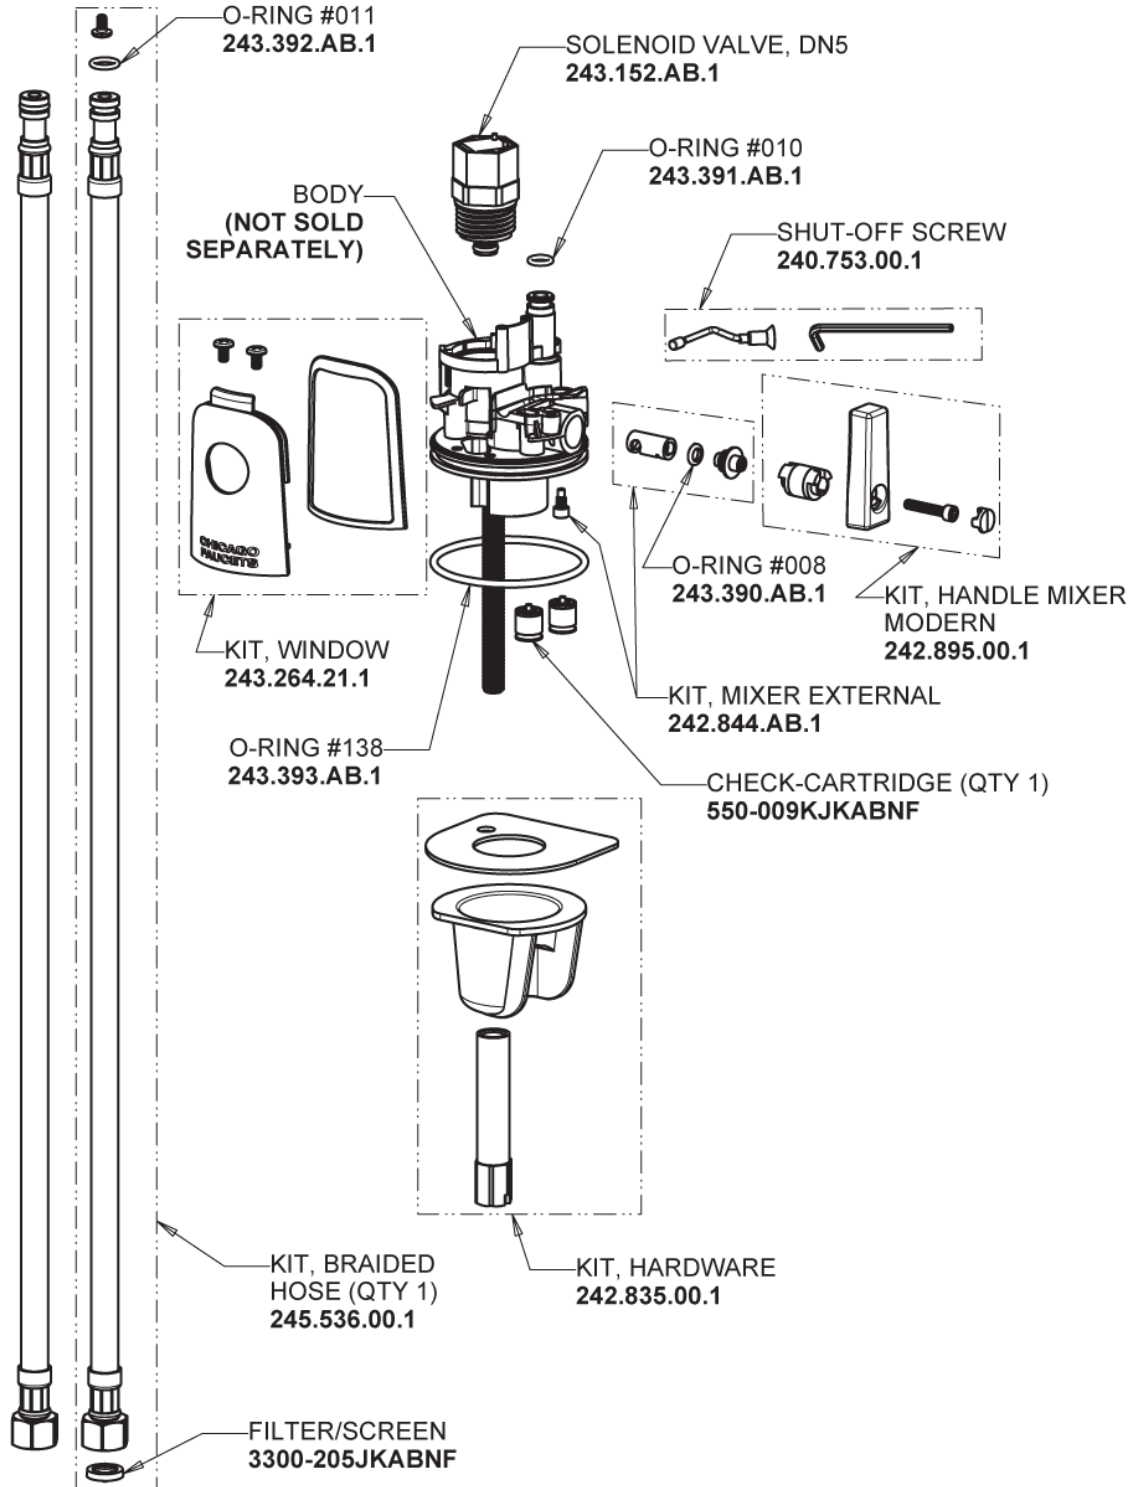

Repair Parts

116.870.AB.4T

Touch-free, programmable faucet with above-deck electronics

CHICAGO FAUCETS®

Geberit Group

Base Parts:

For Technical Assistance:

Phone: 800-TEC-TRUE (832-8783)

CHICAGO FAUCETS®

Geberit Group

HyTronic Edge Spout
242.799.AB.1

FLOW CONTROL 1.5 GPM MAX
1020-006JKABNF

CHECK-CARTRIDGE
550-009KJKABNF

O-RING, #010
243.391.AB.1

Electronic Module
242.433.00.1T

Vandal Proof Non-Aerating Laminar Stream Solidifier Outlet
242.757.AB.1

KEY, VANDAL PROOF
3-024JKRCF

CR-P2 6V Lithium Battery
242.560.00.1

For Technical Assistance:

Phone: 800-TEC-TRUE (832-8783)

Email: techsupport.us@chicagofaucets.com

2100 South Clearwater Drive

Des Plaines, IL 60018